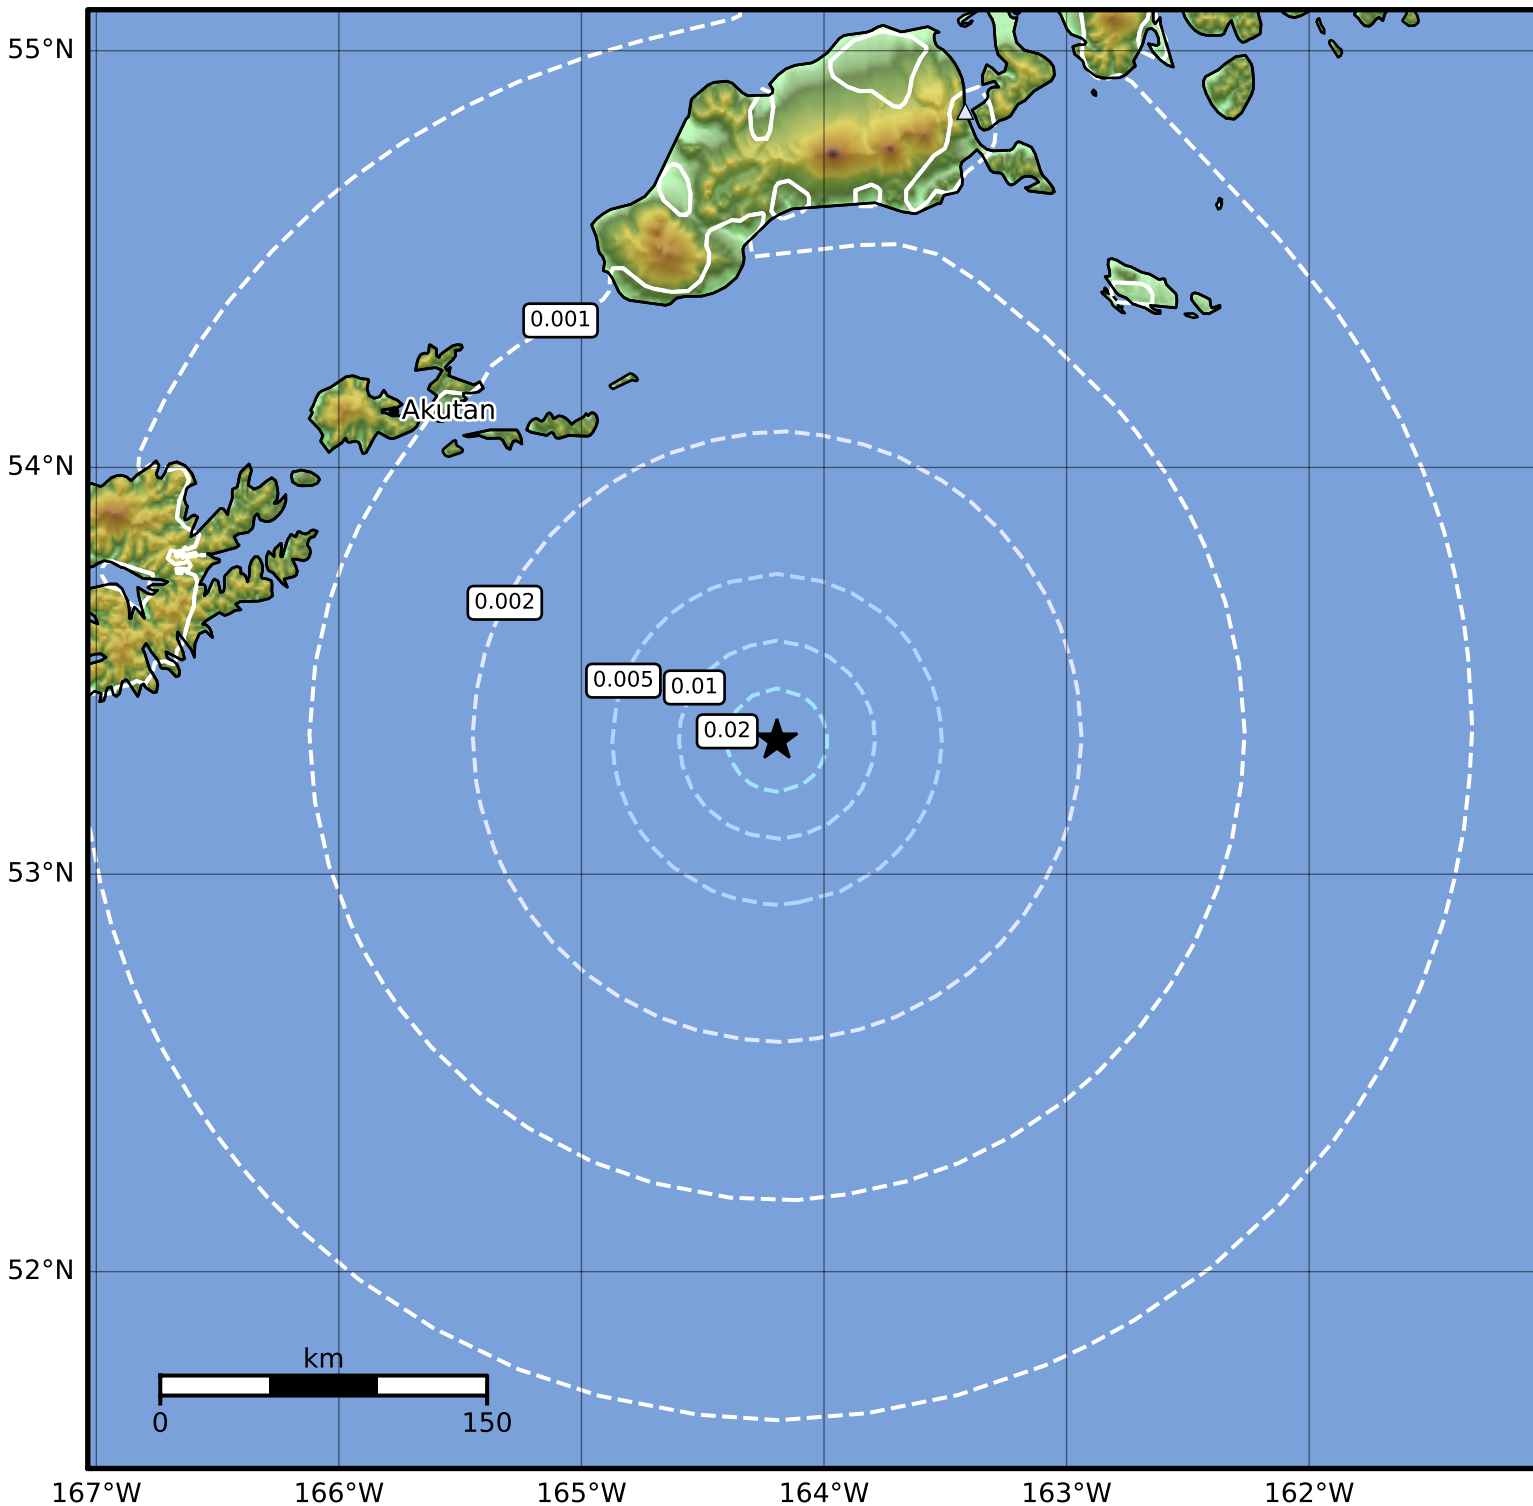

3.0 Second Peak Spectral Acceleration Map Alaska Earthquake Center
ShakeMap: 137 km (85 miles) SE of Akutan
Aug 01, 2023 19:40:24 UTC M4.2 N53.33 W164.19 Depth: 12.7km ID:ak0239sl0sgm

Scale based on Worden et al. (2012)

Version 2: Processed 2023-08-02T03:58:05Z

△ Seismic Instrument ○ Reported Intensity

★ Epicenter