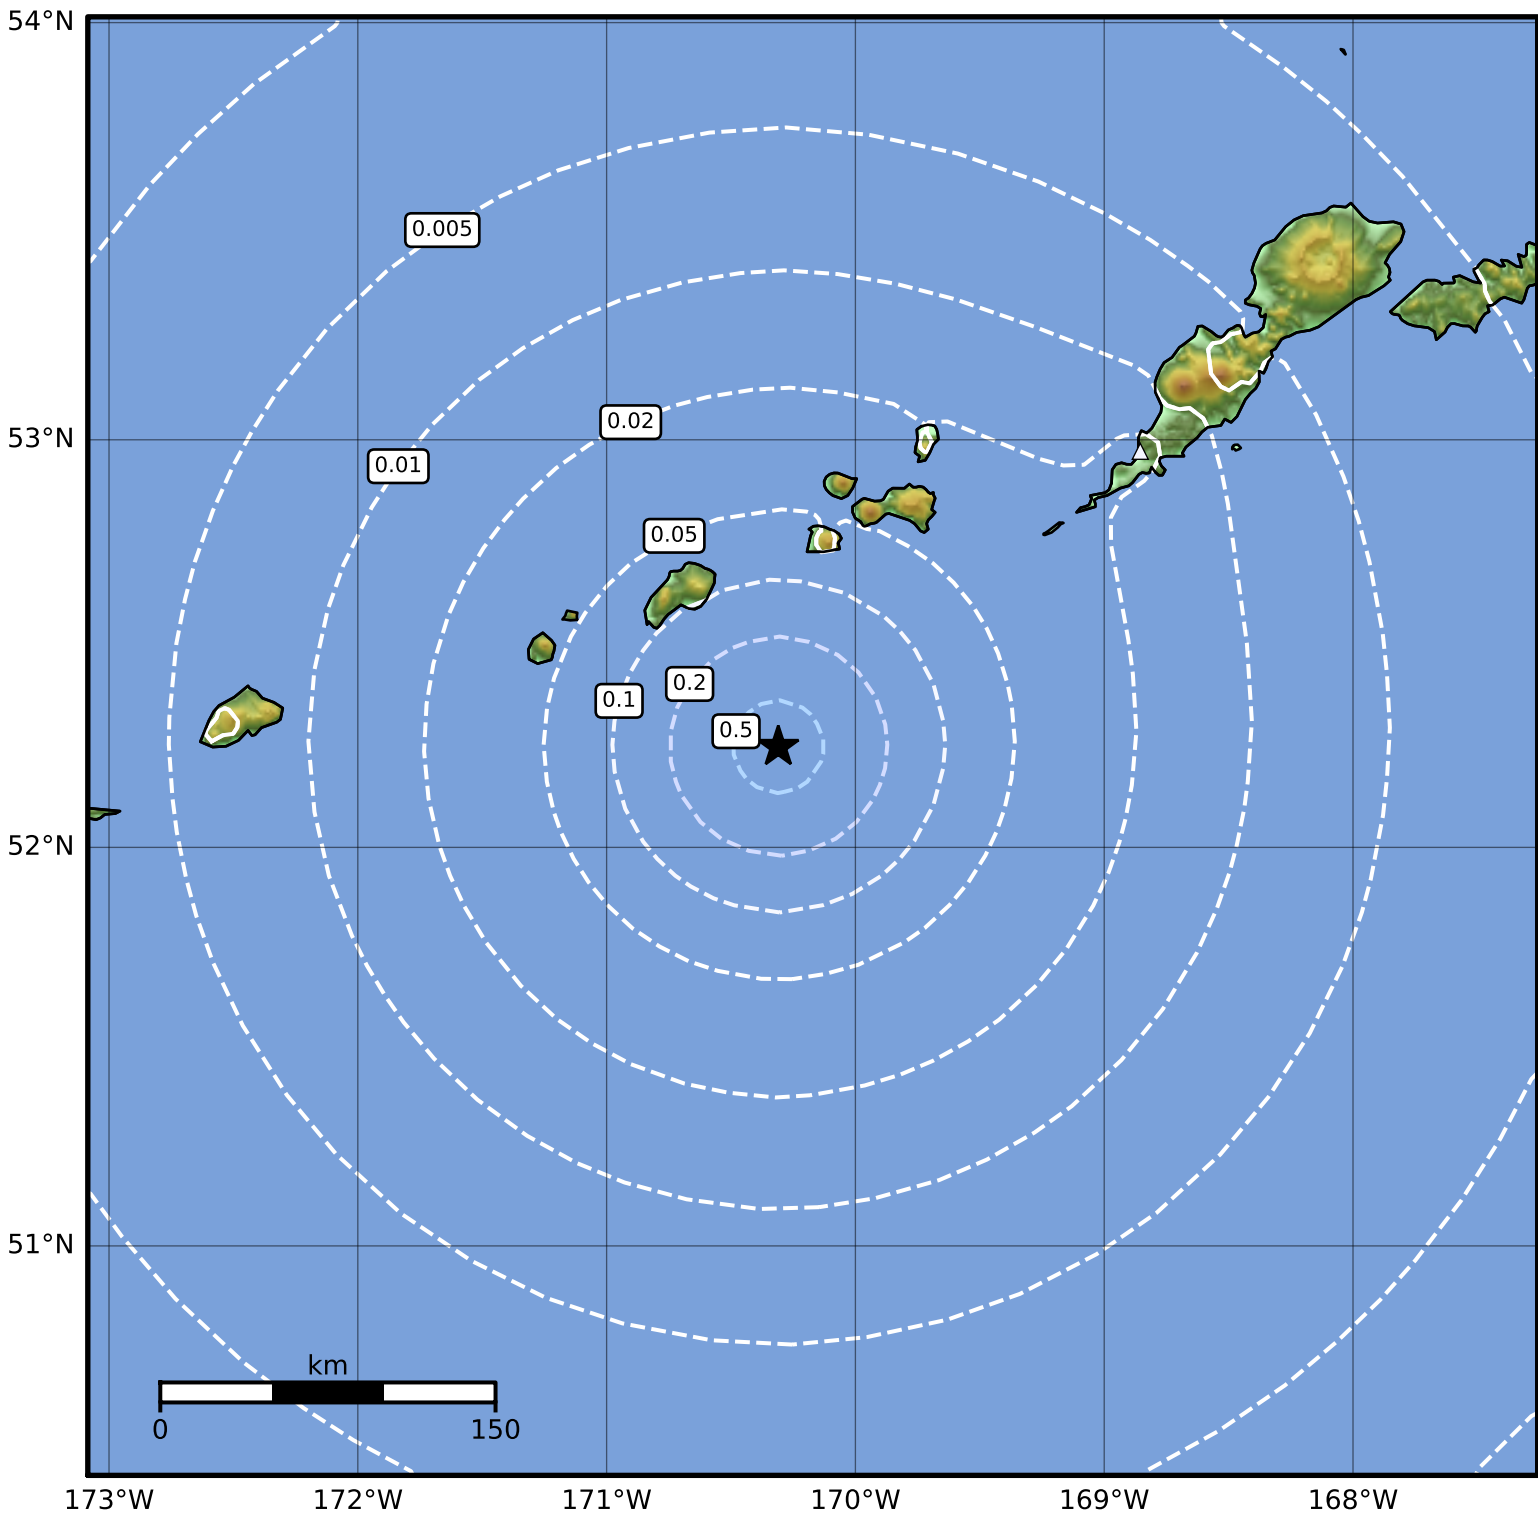

0.3 Second Peak Spectral Acceleration Map Alaska Earthquake Center
 ShakeMap: 115 km (71 miles) E of Amukta Pass
 Aug 02, 2023 12:53:23 UTC M3.6 N52.25 W170.31 Depth: 19.3km ID:ak0239u4gvoe

SA(0.3) (%g)	0.1	0.2	0.5	1	2	5	10	20	50	100	200
---------------------	------------	------------	------------	----------	----------	----------	-----------	-----------	-----------	------------	------------

Scale based on Worden et al. (2012)

Version 1: Processed 2023-08-02T12:56:42Z

△ Seismic Instrument ○ Reported Intensity

★ Epicenter