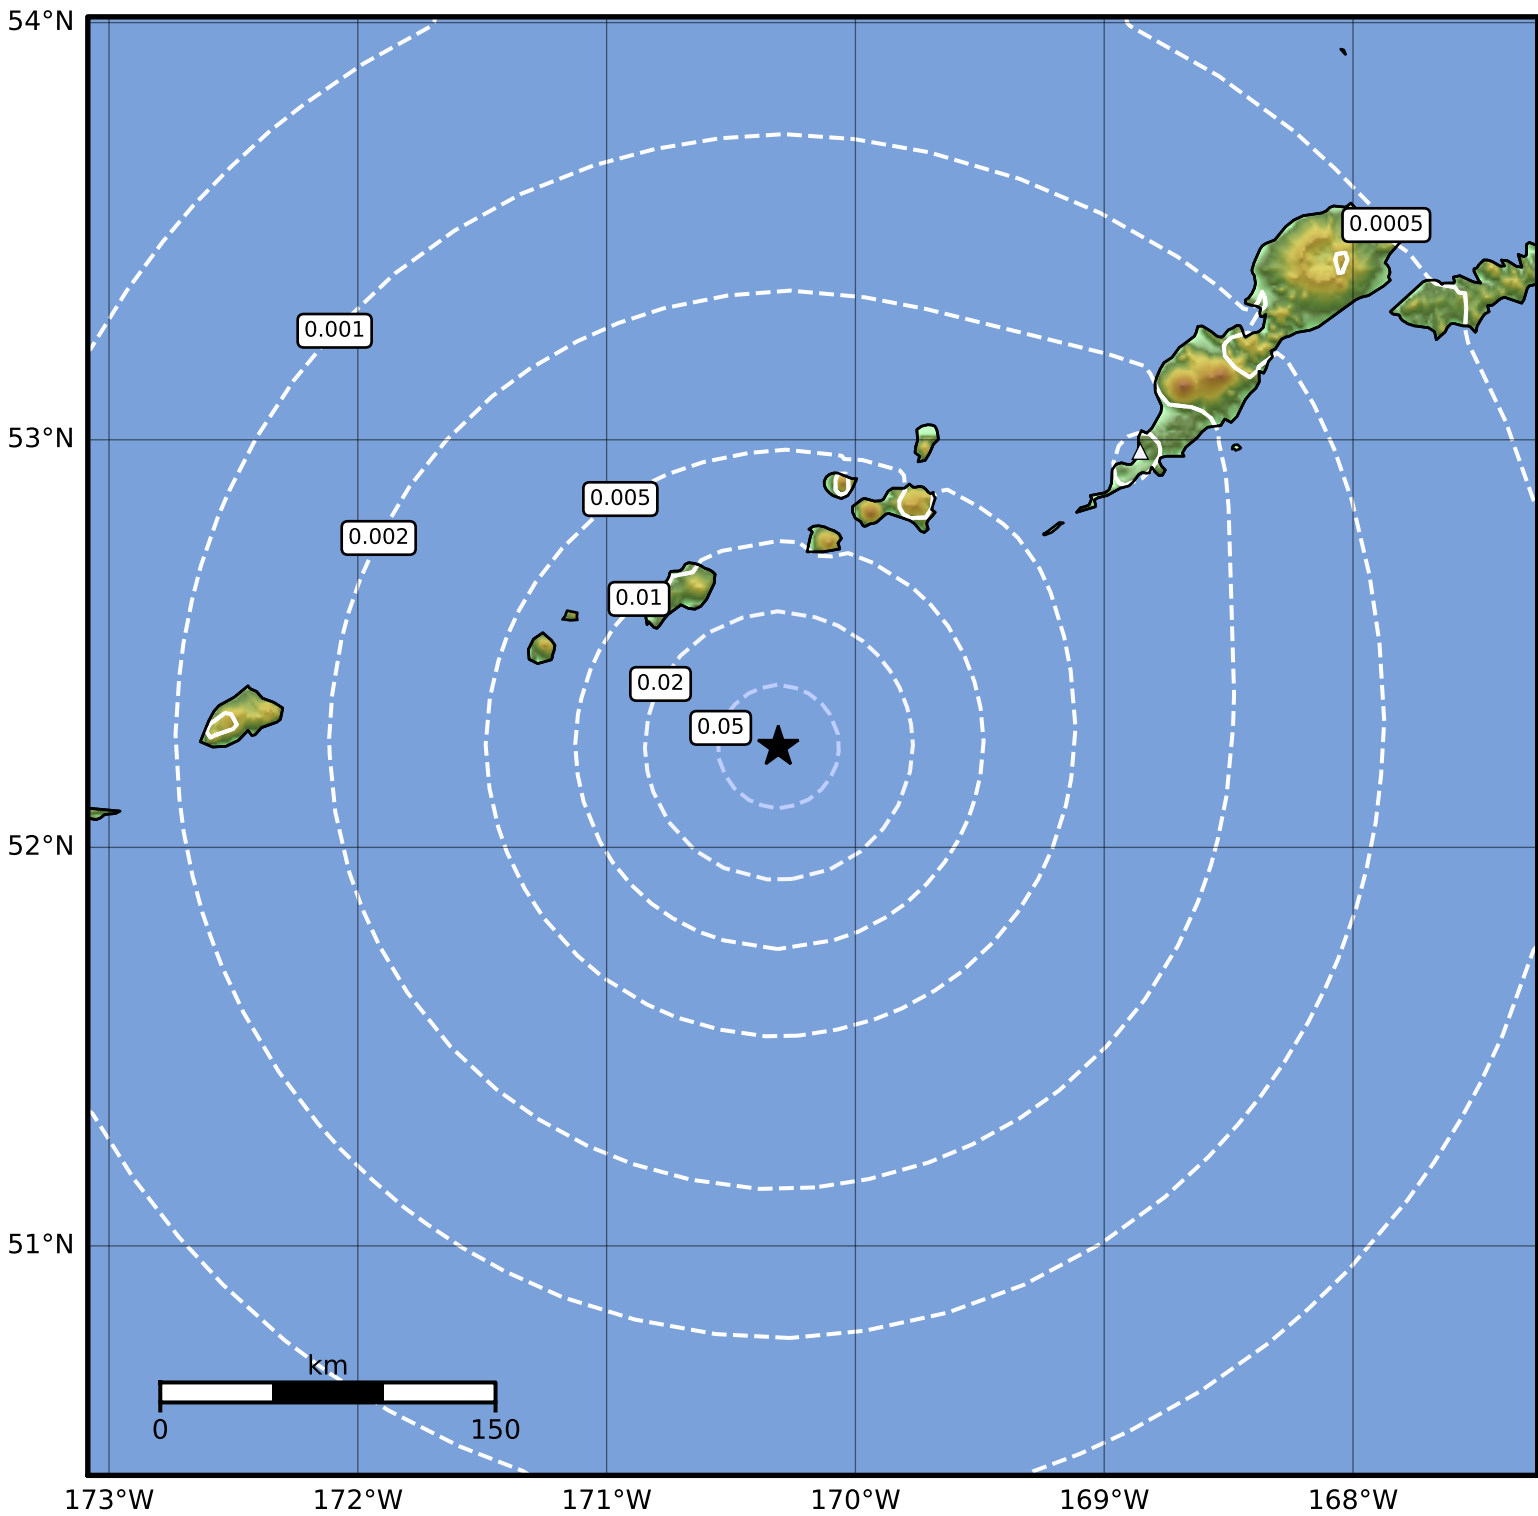

1.0 Second Peak Spectral Acceleration Map Alaska Earthquake Center  
 ShakeMap: 115 km (71 miles) E of Amukta Pass  
 Aug 02, 2023 12:53:23 UTC M3.6 N52.25 W170.31 Depth: 19.3km ID:ak0239u4gvoe

<b>SA(1.0) (%g)</b>	<b>0.1</b>	<b>0.2</b>	<b>0.5</b>	<b>1</b>	<b>2</b>	<b>5</b>	<b>10</b>	<b>20</b>	<b>50</b>	<b>100</b>	<b>200</b>
---------------------	------------	------------	------------	----------	----------	----------	-----------	-----------	-----------	------------	------------

Scale based on Worden et al. (2012)

Version 1: Processed 2023-08-02T12:56:42Z

△ Seismic Instrument    ○ Reported Intensity

★ Epicenter