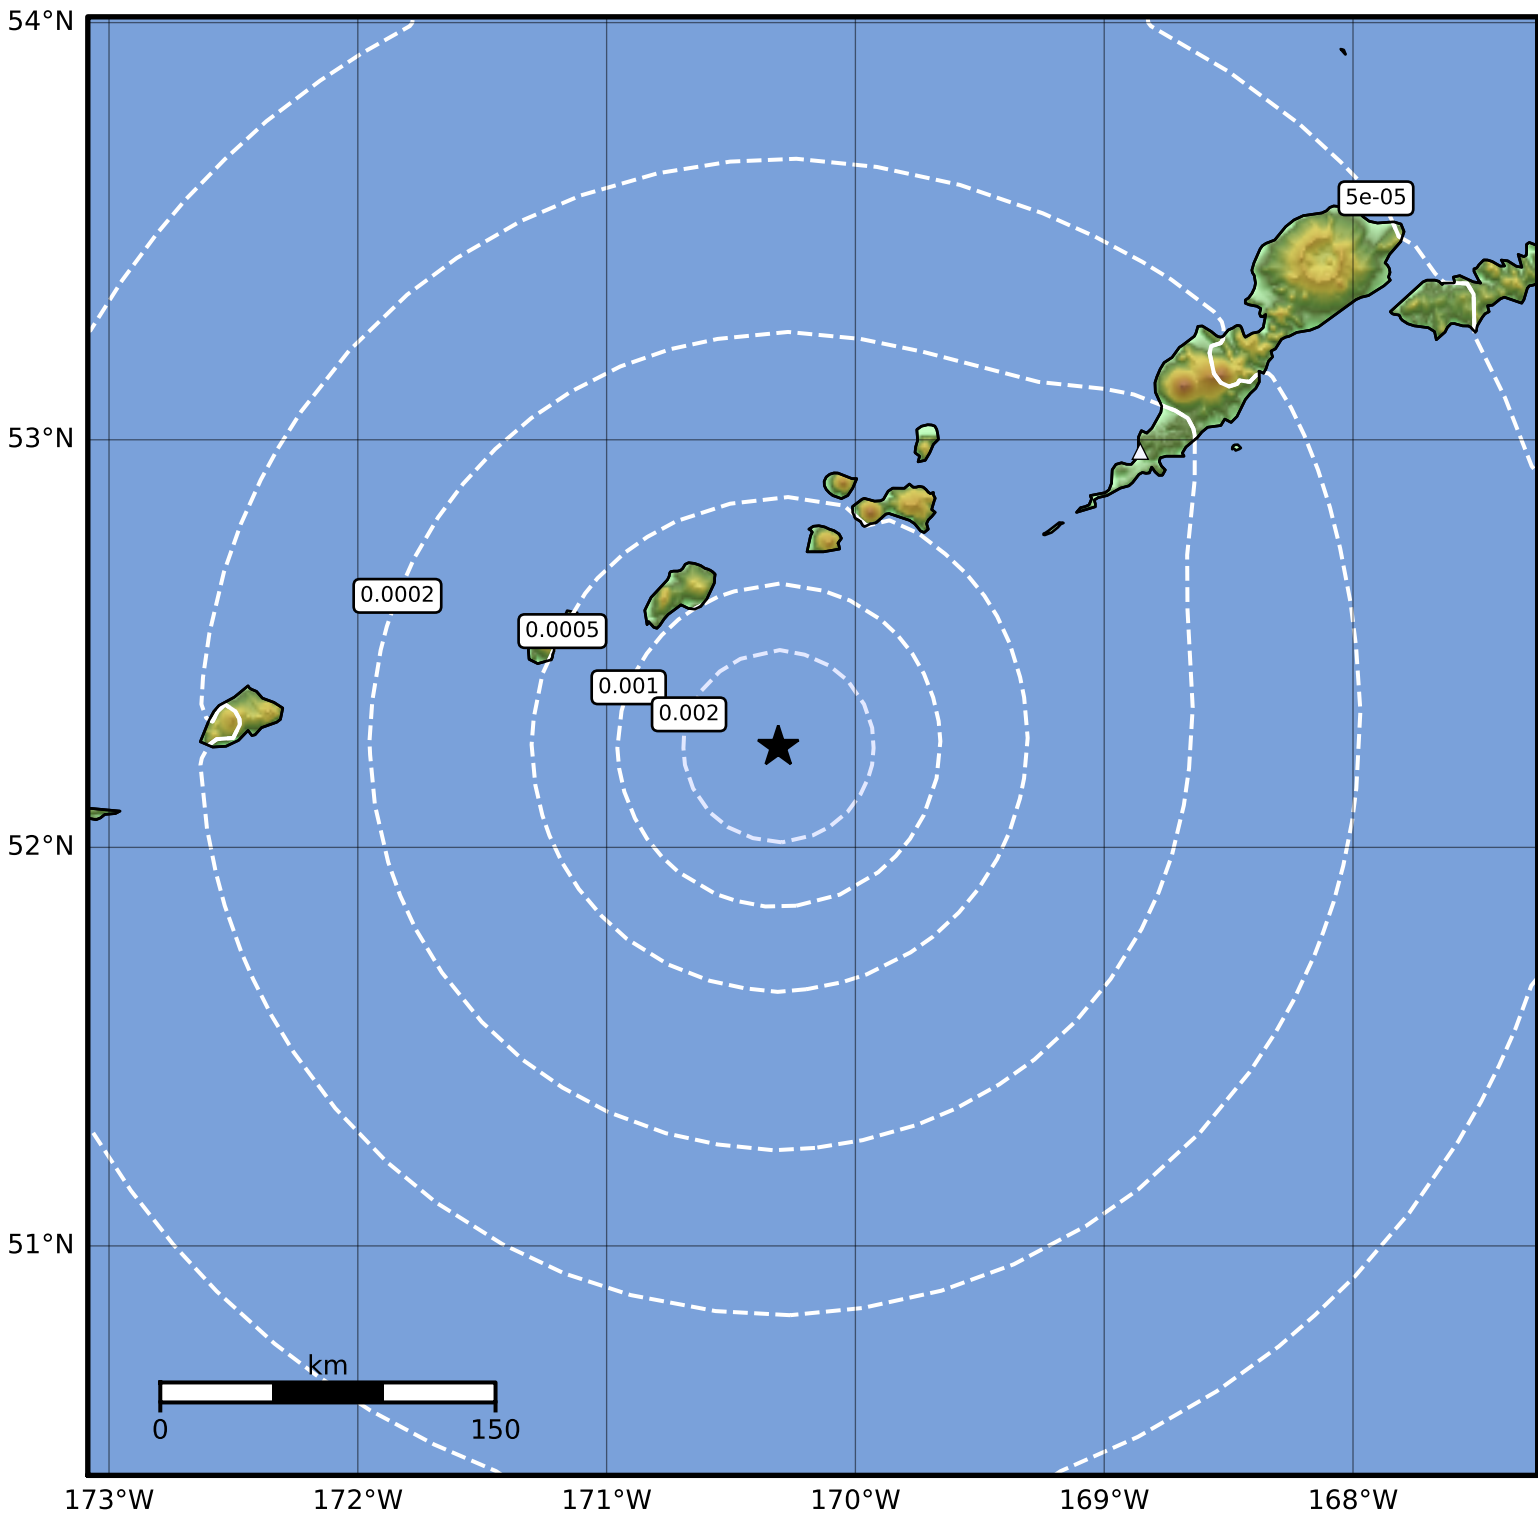

3.0 Second Peak Spectral Acceleration Map Alaska Earthquake Center
ShakeMap: 115 km (71 miles) E of Amukta Pass
Aug 02, 2023 12:53:23 UTC M3.6 N52.25 W170.31 Depth: 19.3km ID:ak0239u4gvoe

Scale based on Worden et al. (2012)

Version 1: Processed 2023-08-02T12:56:42Z

△ Seismic Instrument ○ Reported Intensity

★ Epicenter