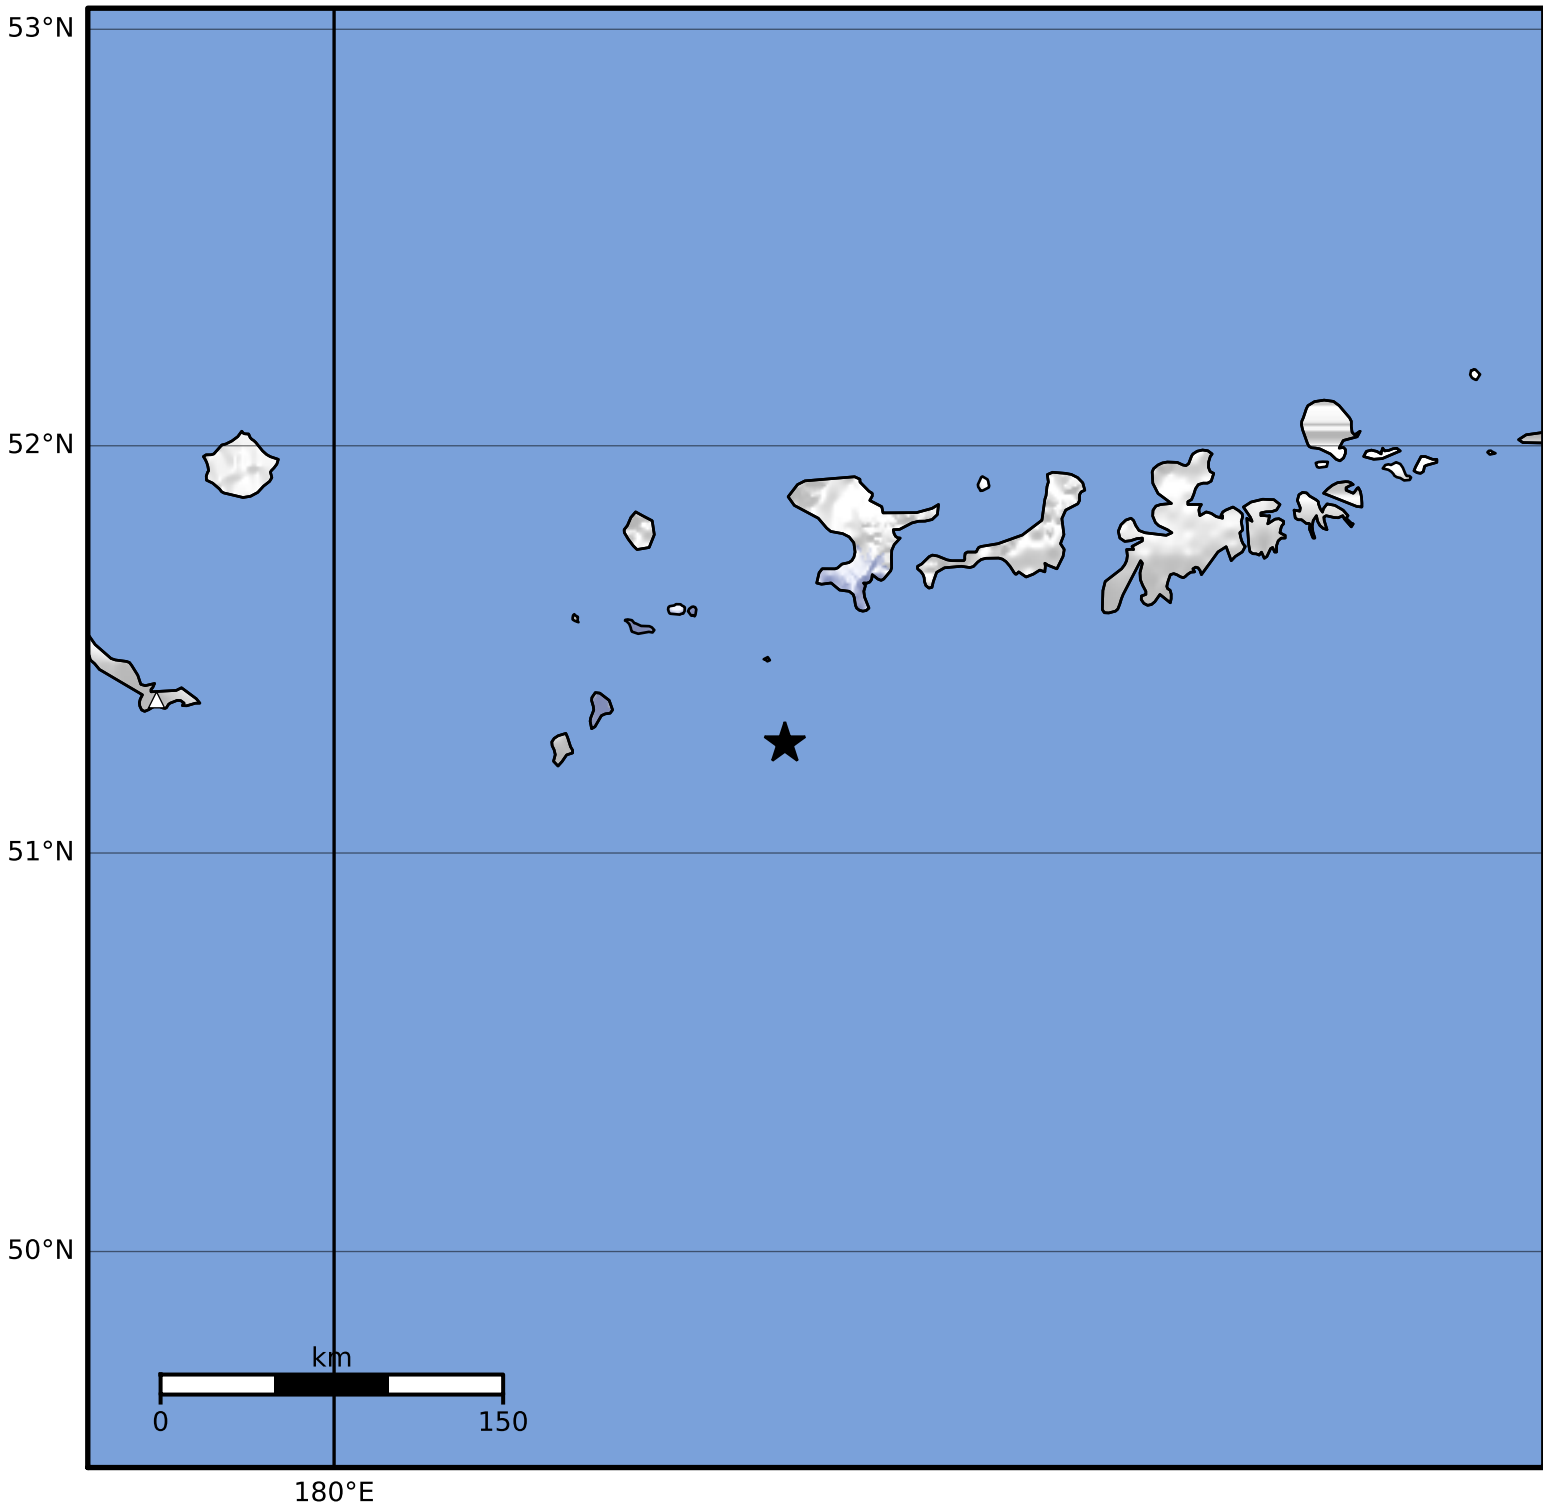

Macroseismic Intensity Map Alaska Earthquake Center
 ShakeMap: 128 km (80 miles) WSW of Adak
 Aug 07, 2023 14:01:18 UTC M3.6 N51.27 W178.23 Depth: 26.7km ID:ak023a2f1bt9

SHAKING	Not felt	Weak	Light	Moderate	Strong	Very strong	Severe	Violent	Extreme
DAMAGE	None	None	None	Very light	Light	Moderate	Moderate/heavy	Heavy	Very heavy
PGA(%g)	<0.0464	0.297	2.76	6.2	11.5	21.5	40.1	74.7	>139
PGV(cm/s)	<0.0215	0.135	1.41	4.65	9.64	20	41.4	85.8	>178
INTENSITY	I	II-III	IV	V	VI	VII	VIII	IX	X+

Scale based on Worden et al. (2012)

Version 3: Processed 2023-08-10T21:44:38Z

△ Seismic Instrument ○ Reported Intensity

★ Epicenter