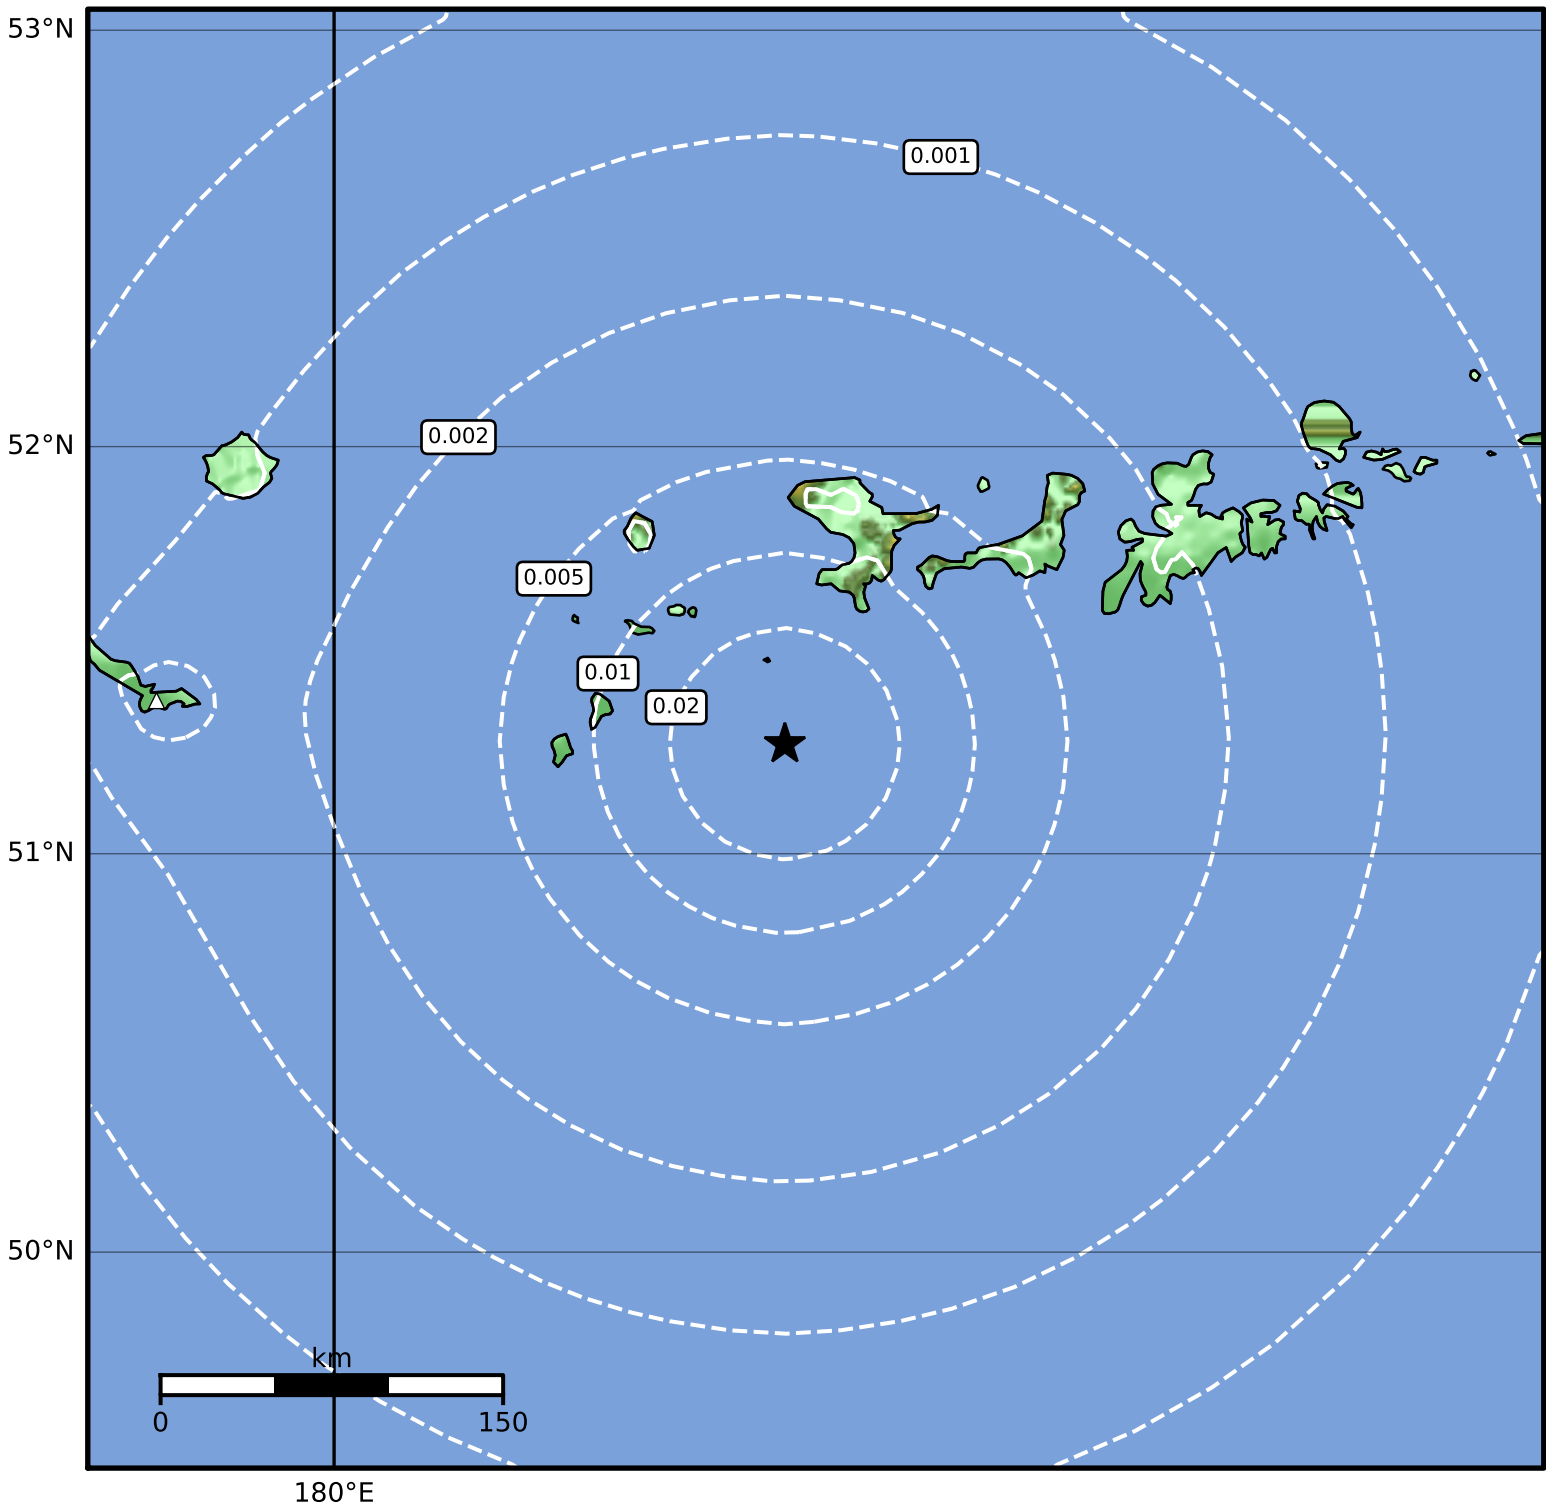

Peak Ground Velocity Map Alaska Earthquake Center
ShakeMap: 128 km (80 miles) WSW of Adak
Aug 07, 2023 14:01:18 UTC M3.6 N51.27 W178.23 Depth: 26.7km ID:ak023a2f1bt9

PGV (cm/s)	0.1	0.2	0.5	1	2	5	10	20	50	100	200
------------	-----	-----	-----	---	---	---	----	----	----	-----	-----

Scale based on Worden et al. (2012)

Version 3: Processed 2023-08-10T21:44:38Z

△ Seismic Instrument ○ Reported Intensity

★ Epicenter