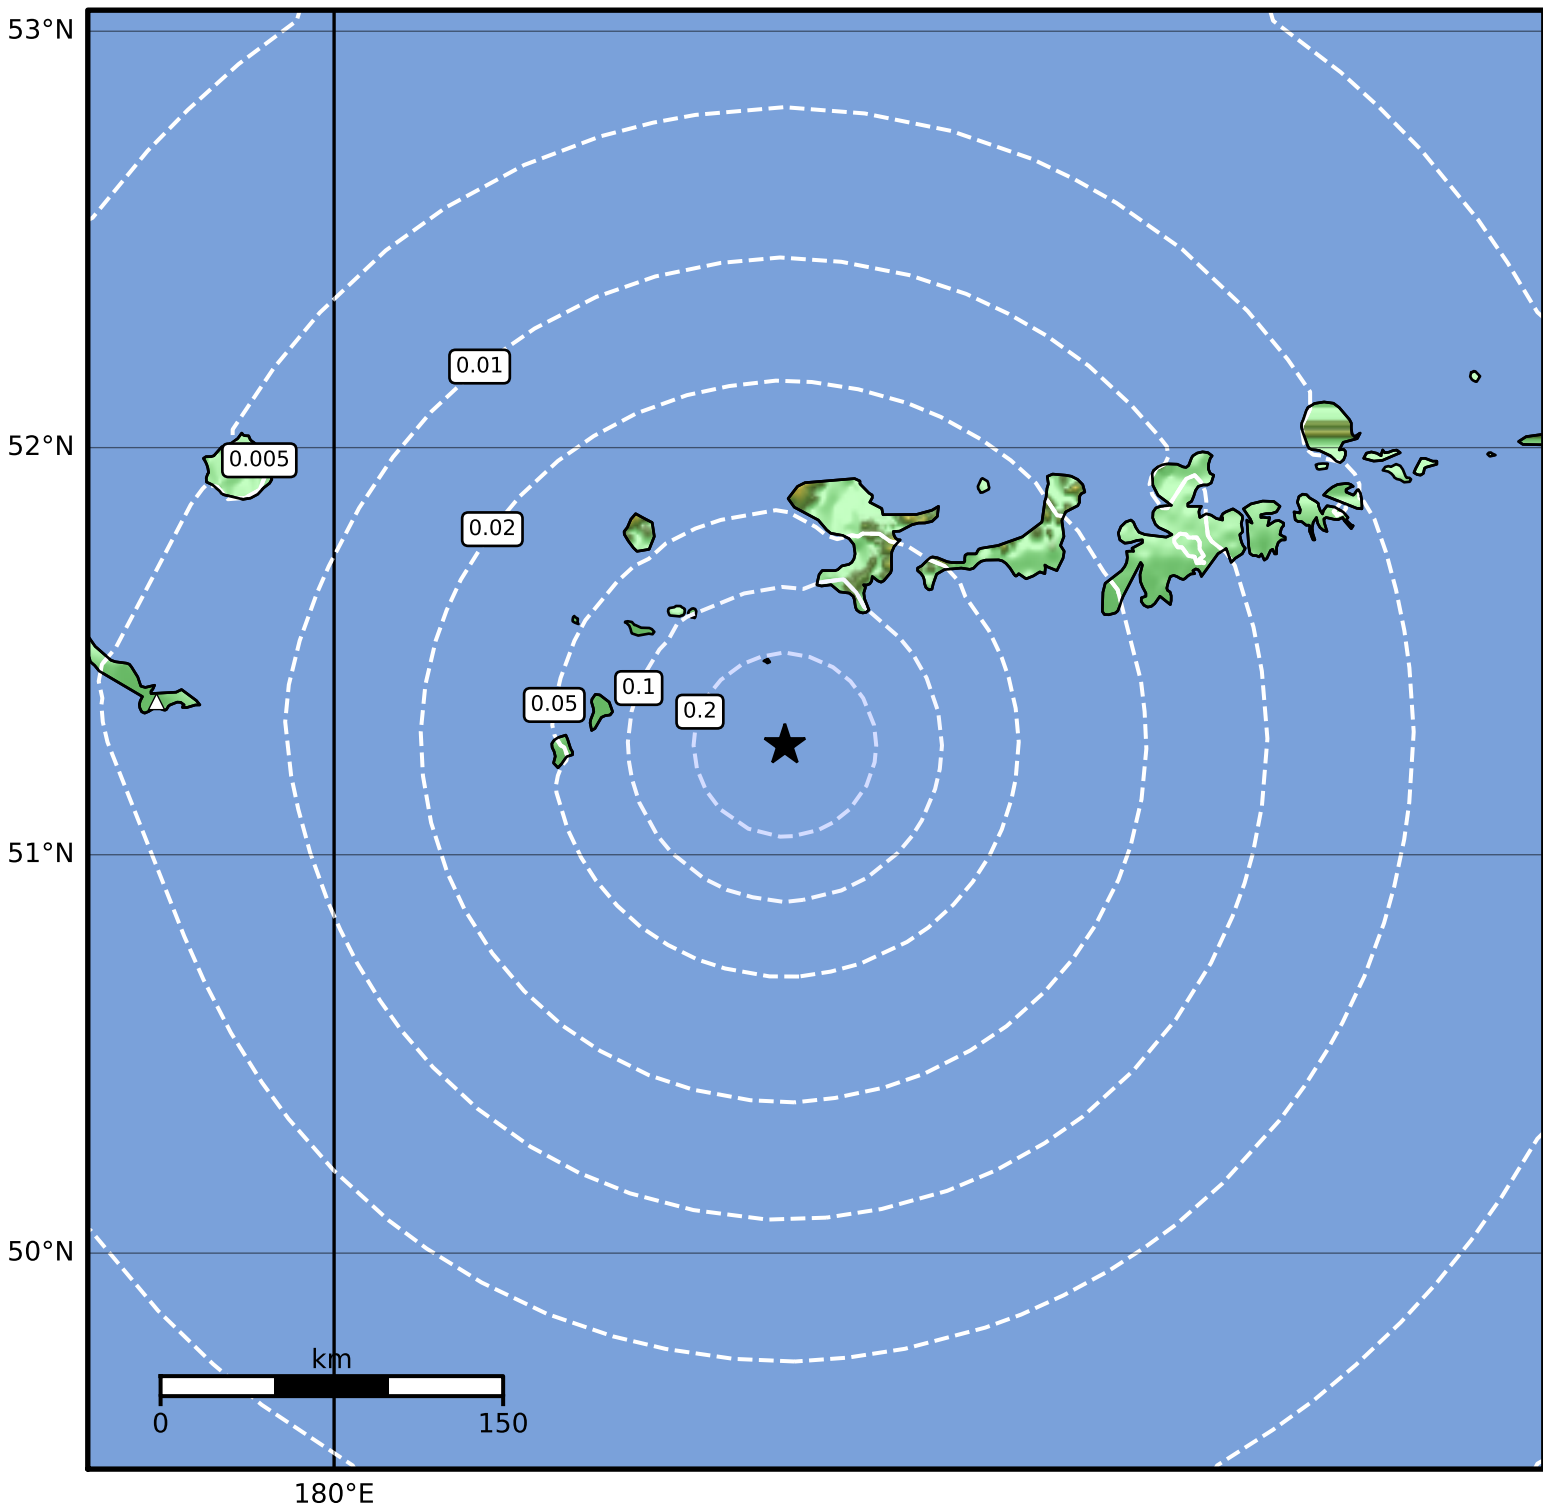

0.3 Second Peak Spectral Acceleration Map Alaska Earthquake Center
 ShakeMap: 128 km (80 miles) WSW of Adak
 Aug 07, 2023 14:01:18 UTC M3.6 N51.27 W178.23 Depth: 26.7km ID:ak023a2f1bt9

SA(0.3) (%g)	0.1	0.2	0.5	1	2	5	10	20	50	100	200
--------------	-----	-----	-----	---	---	---	----	----	----	-----	-----

Scale based on Worden et al. (2012)

Version 3: Processed 2023-08-10T21:44:38Z

△ Seismic Instrument ○ Reported Intensity

★ Epicenter