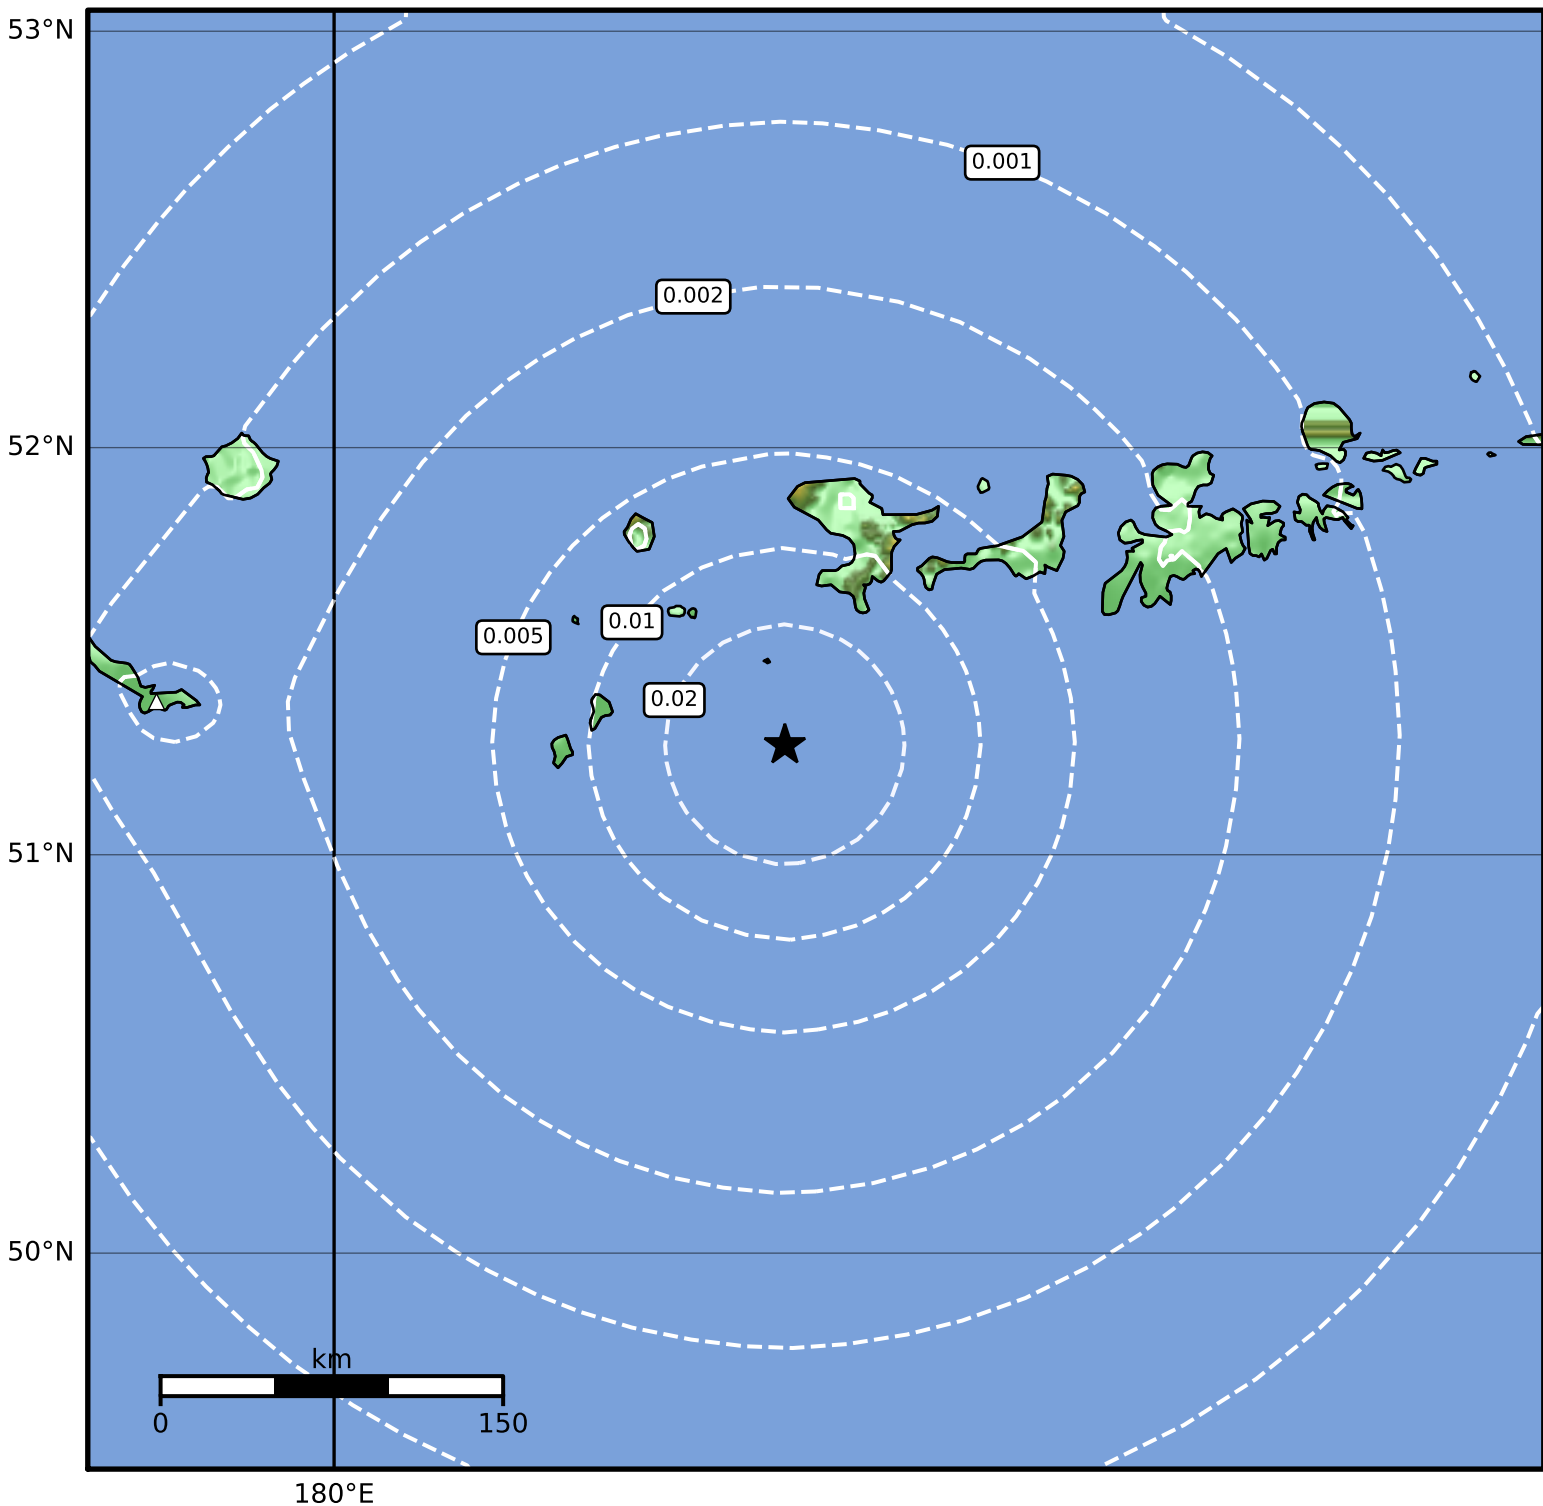

1.0 Second Peak Spectral Acceleration Map Alaska Earthquake Center
 ShakeMap: 128 km (80 miles) WSW of Adak
 Aug 07, 2023 14:01:18 UTC M3.6 N51.27 W178.23 Depth: 26.7km ID:ak023a2f1bt9

SA(1.0) (%g)	0.1	0.2	0.5	1	2	5	10	20	50	100	200
--------------	-----	-----	-----	---	---	---	----	----	----	-----	-----

Scale based on Worden et al. (2012)

Version 3: Processed 2023-08-10T21:44:38Z

△ Seismic Instrument ○ Reported Intensity

★ Epicenter