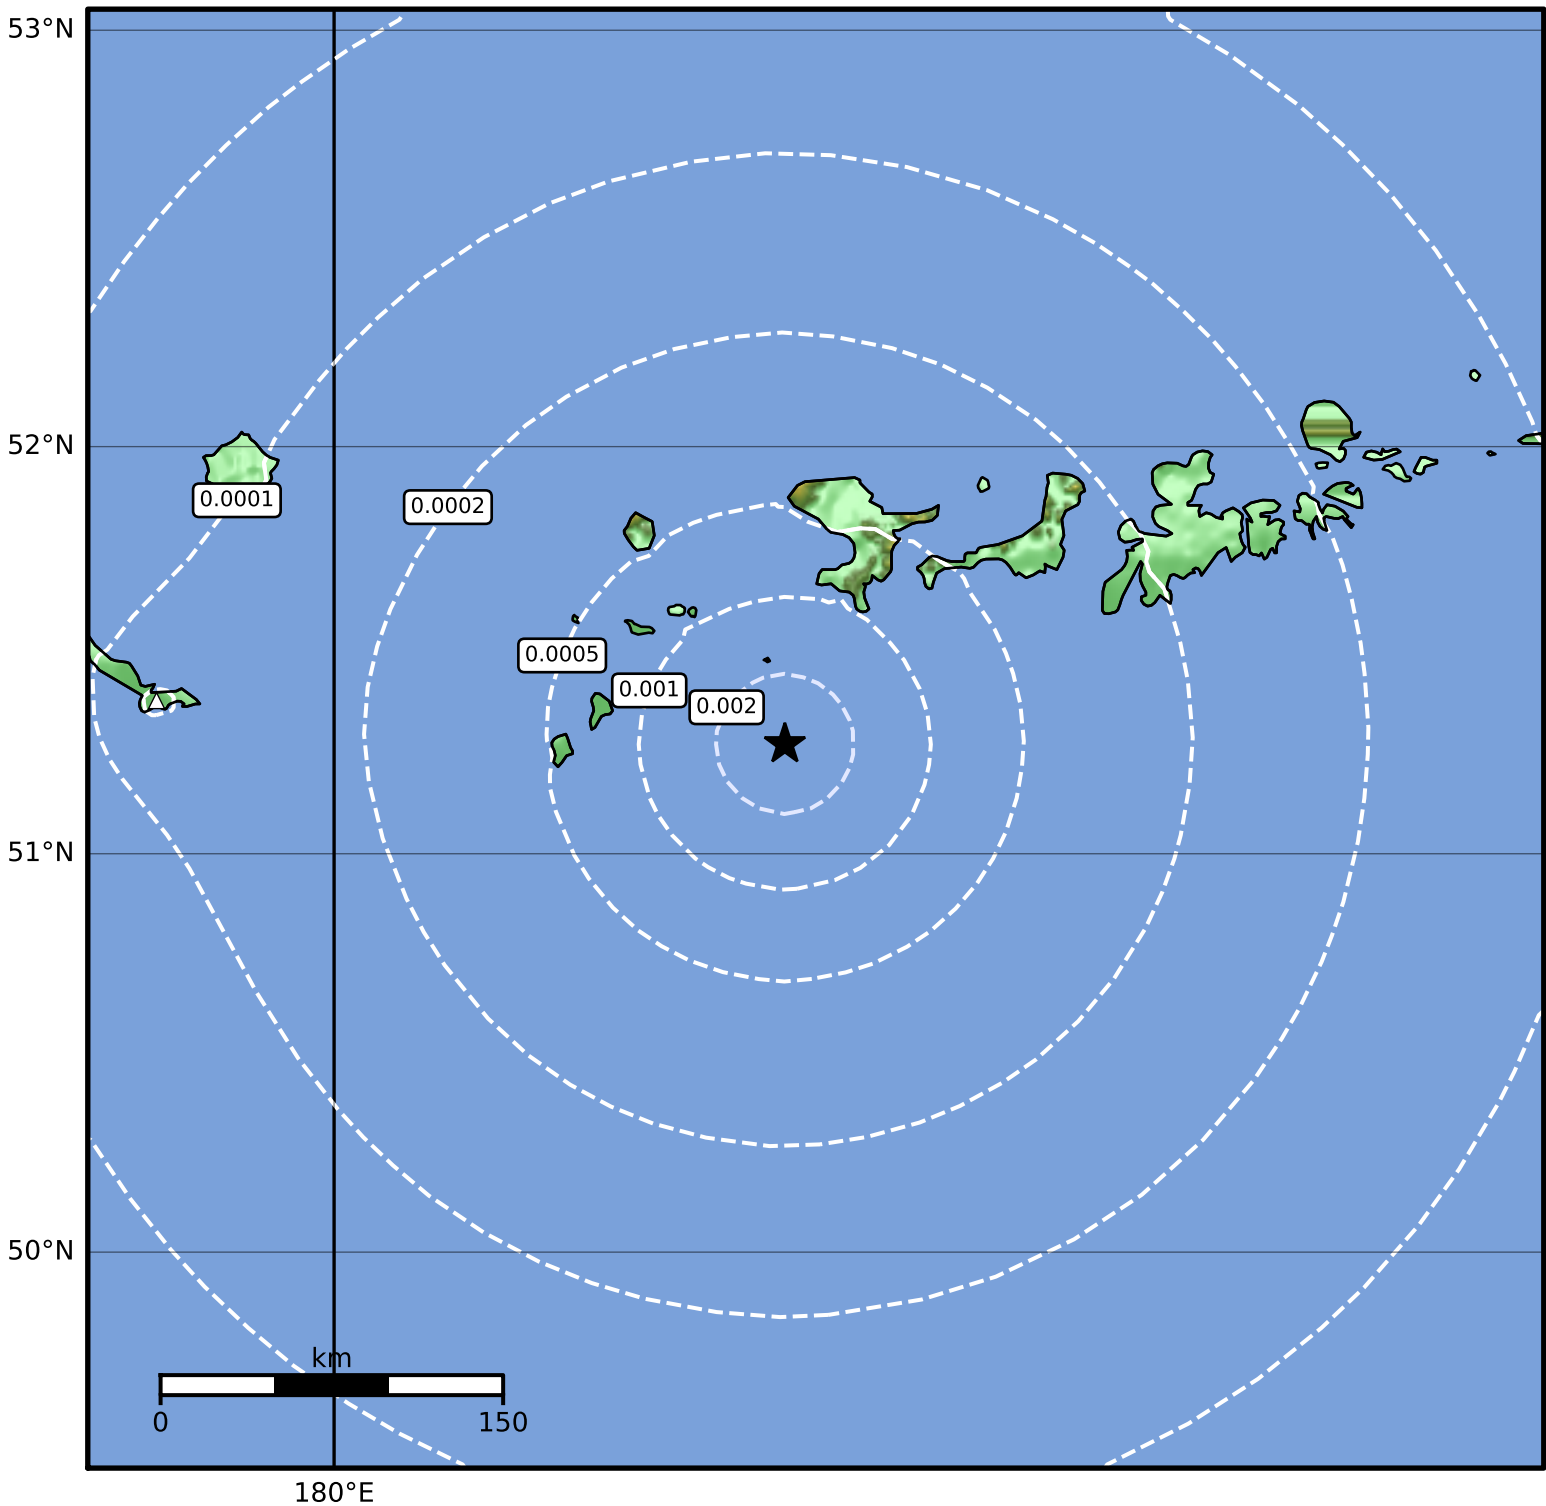

3.0 Second Peak Spectral Acceleration Map Alaska Earthquake Center
 ShakeMap: 128 km (80 miles) WSW of Adak
 Aug 07, 2023 14:01:18 UTC M3.6 N51.27 W178.23 Depth: 26.7km ID:ak023a2f1bt9

SA(3.0) (%g)	0.1	0.2	0.5	1	2	5	10	20	50
--------------	-----	-----	-----	---	---	---	----	----	----

Scale based on Worden et al. (2012)

Version 3: Processed 2023-08-10T21:44:38Z

△ Seismic Instrument ○ Reported Intensity

★ Epicenter