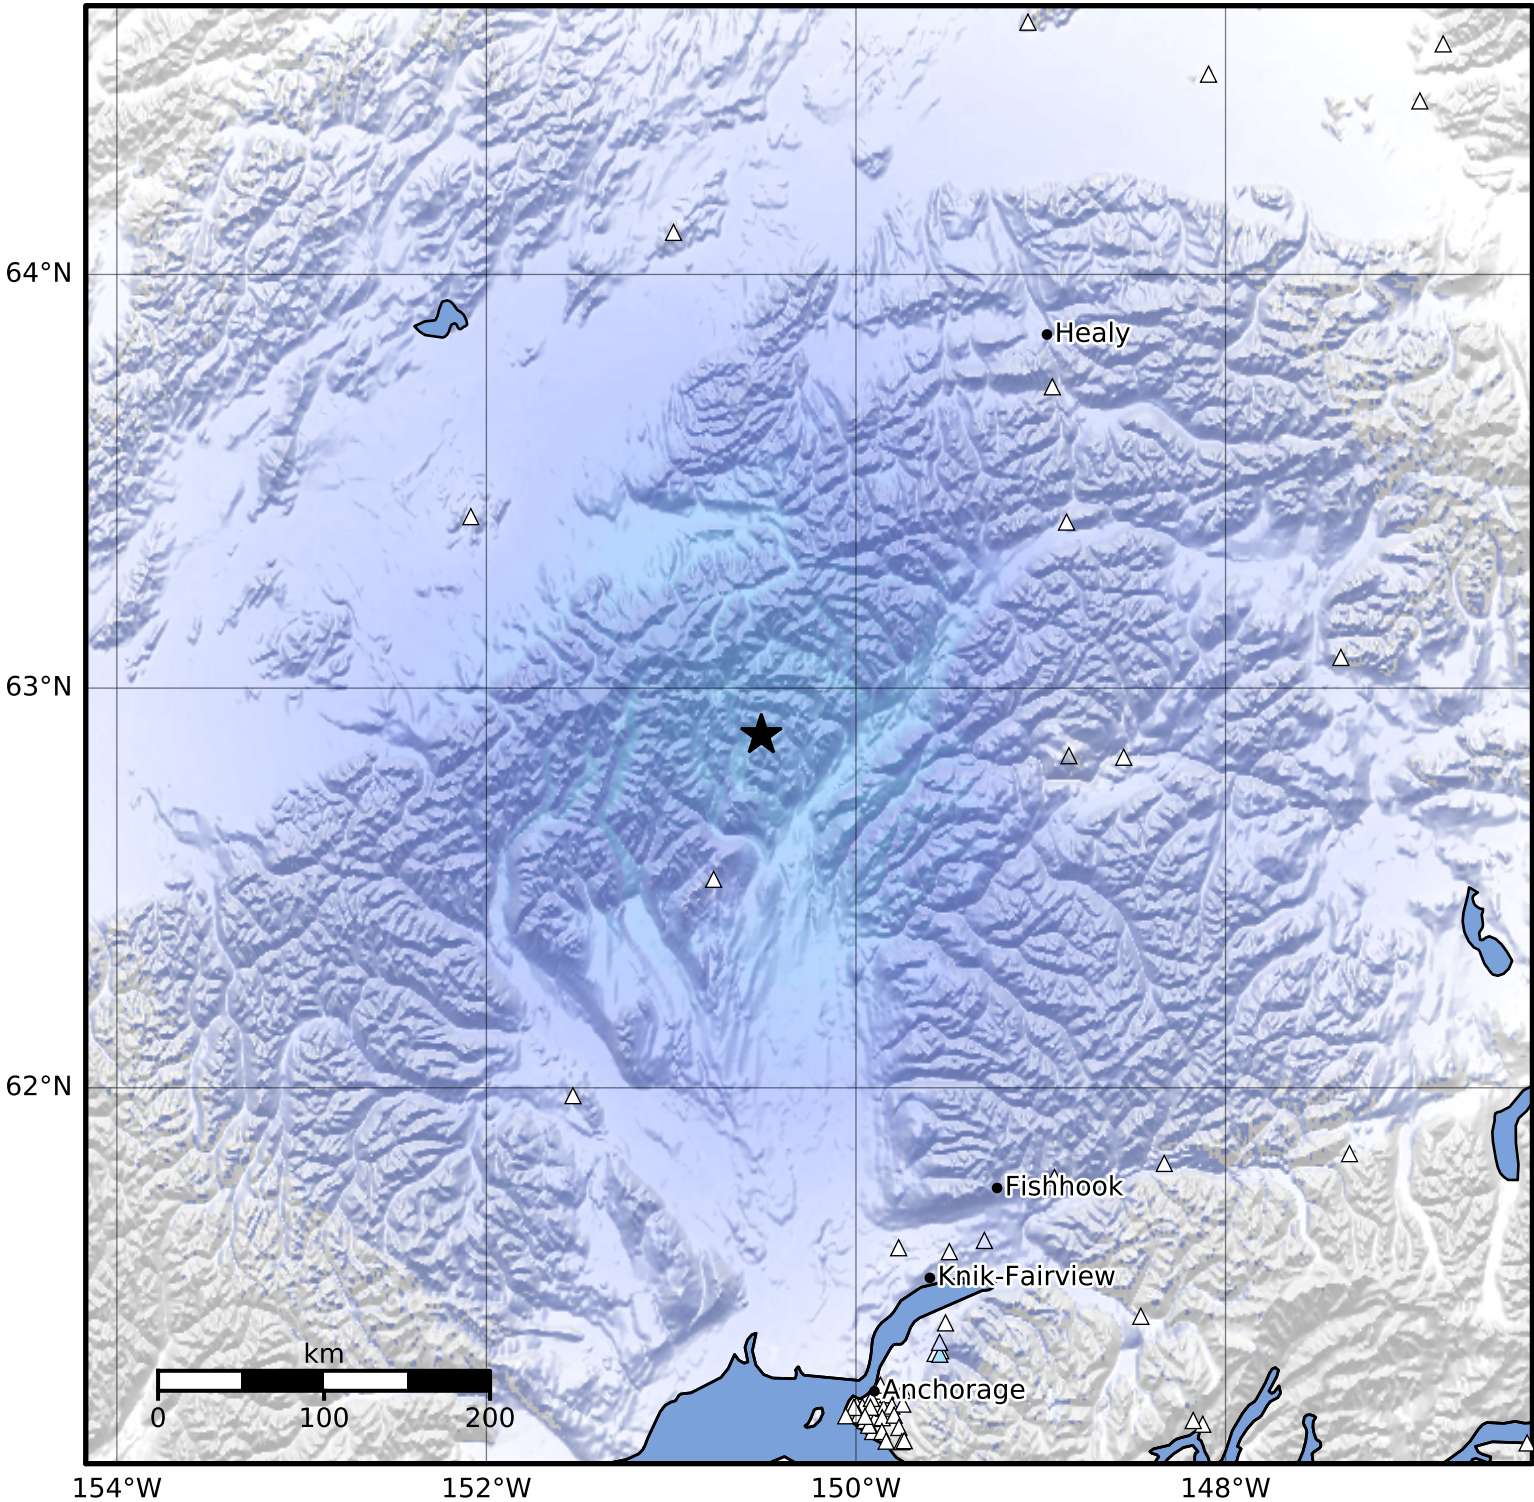

Macroseismic Intensity Map Alaska Earthquake Center
 ShakeMap: 66 km (41 miles) NNW of Talkeetna
 Aug 11, 2023 08:20:08 UTC M3.8 N62.88 W150.51 Depth: 90.7km ID:ak023a8xq5yn

SHAKING	Not felt	Weak	Light	Moderate	Strong	Very strong	Severe	Violent	Extreme
DAMAGE	None	None	None	Very light	Light	Moderate	Moderate/heavy	Heavy	Very heavy
PGA(%g)	<0.0464	0.297	2.76	6.2	11.5	21.5	40.1	74.7	>139
PGV(cm/s)	<0.0215	0.135	1.41	4.65	9.64	20	41.4	85.8	>178
INTENSITY	I	II-III	IV	V	VI	VII	VIII	IX	X+

Scale based on Worden et al. (2012)

Version 1: Processed 2023-08-11T08:48:54Z

△ Seismic Instrument ○ Reported Intensity

★ Epicenter