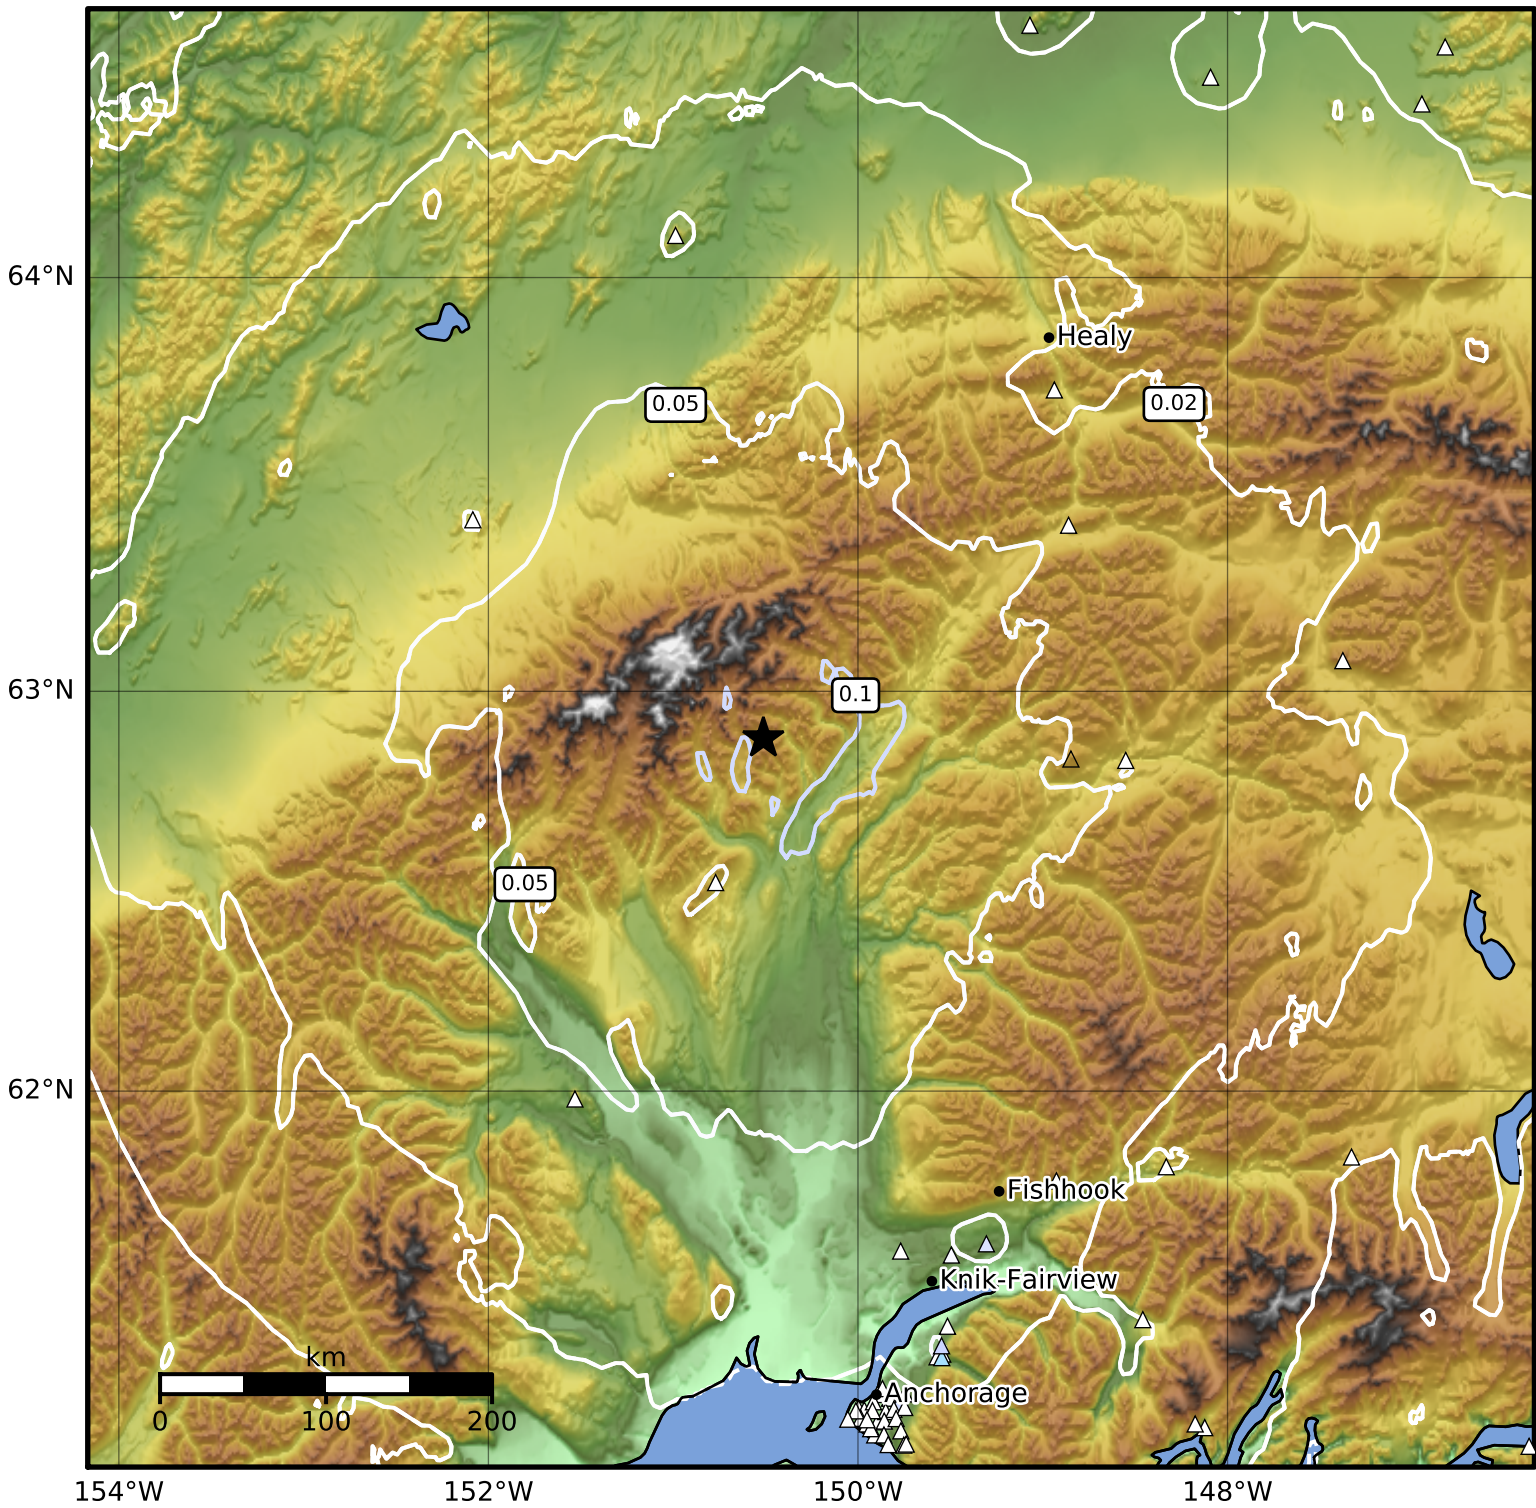

Peak Ground Acceleration Map Alaska Earthquake Center  
ShakeMap: 66 km (41 miles) NNW of Talkeetna  
Aug 11, 2023 08:20:08 UTC M3.8 N62.88 W150.51 Depth: 90.7km ID:ak023a8xq5yn

PGA (%g)	0.1	0.2	0.5	1	2	5	10	20	50	100	200
----------	-----	-----	-----	---	---	---	----	----	----	-----	-----

Scale based on Worden et al. (2012)

△ Seismic Instrument ○ Reported Intensity

★ Epicenter

Version 1: Processed 2023-08-11T08:48:54Z