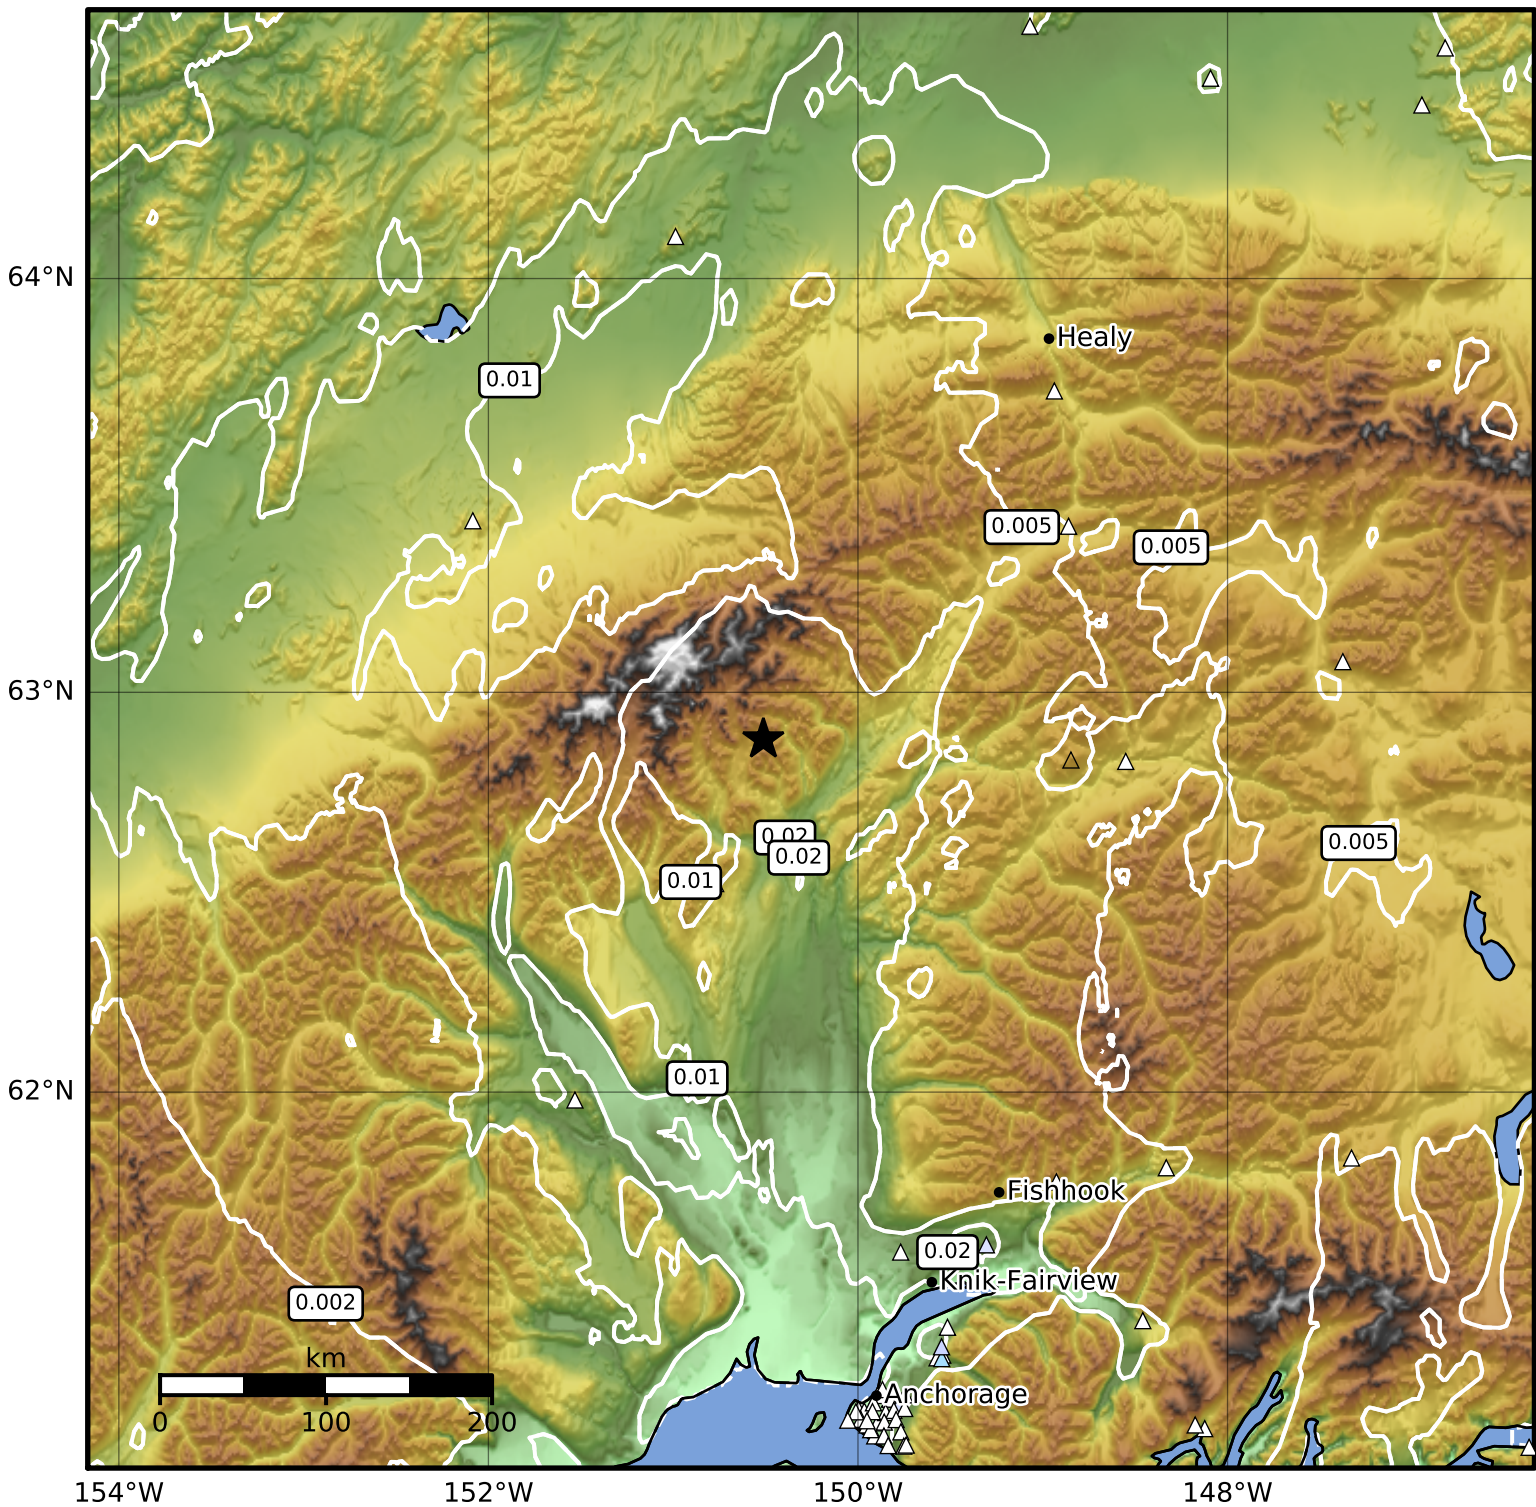

Peak Ground Velocity Map Alaska Earthquake Center  
ShakeMap: 66 km (41 miles) NNW of Talkeetna  
Aug 11, 2023 08:20:08 UTC M3.8 N62.88 W150.51 Depth: 90.7km ID:ak023a8xq5yn

PGV (cm/s)	0.1	0.2	0.5	1	2	5	10	20	50	100	200
------------	-----	-----	-----	---	---	---	----	----	----	-----	-----

Scale based on Worden et al. (2012)

△ Seismic Instrument ○ Reported Intensity

★ Epicenter

Version 1: Processed 2023-08-11T08:48:54Z