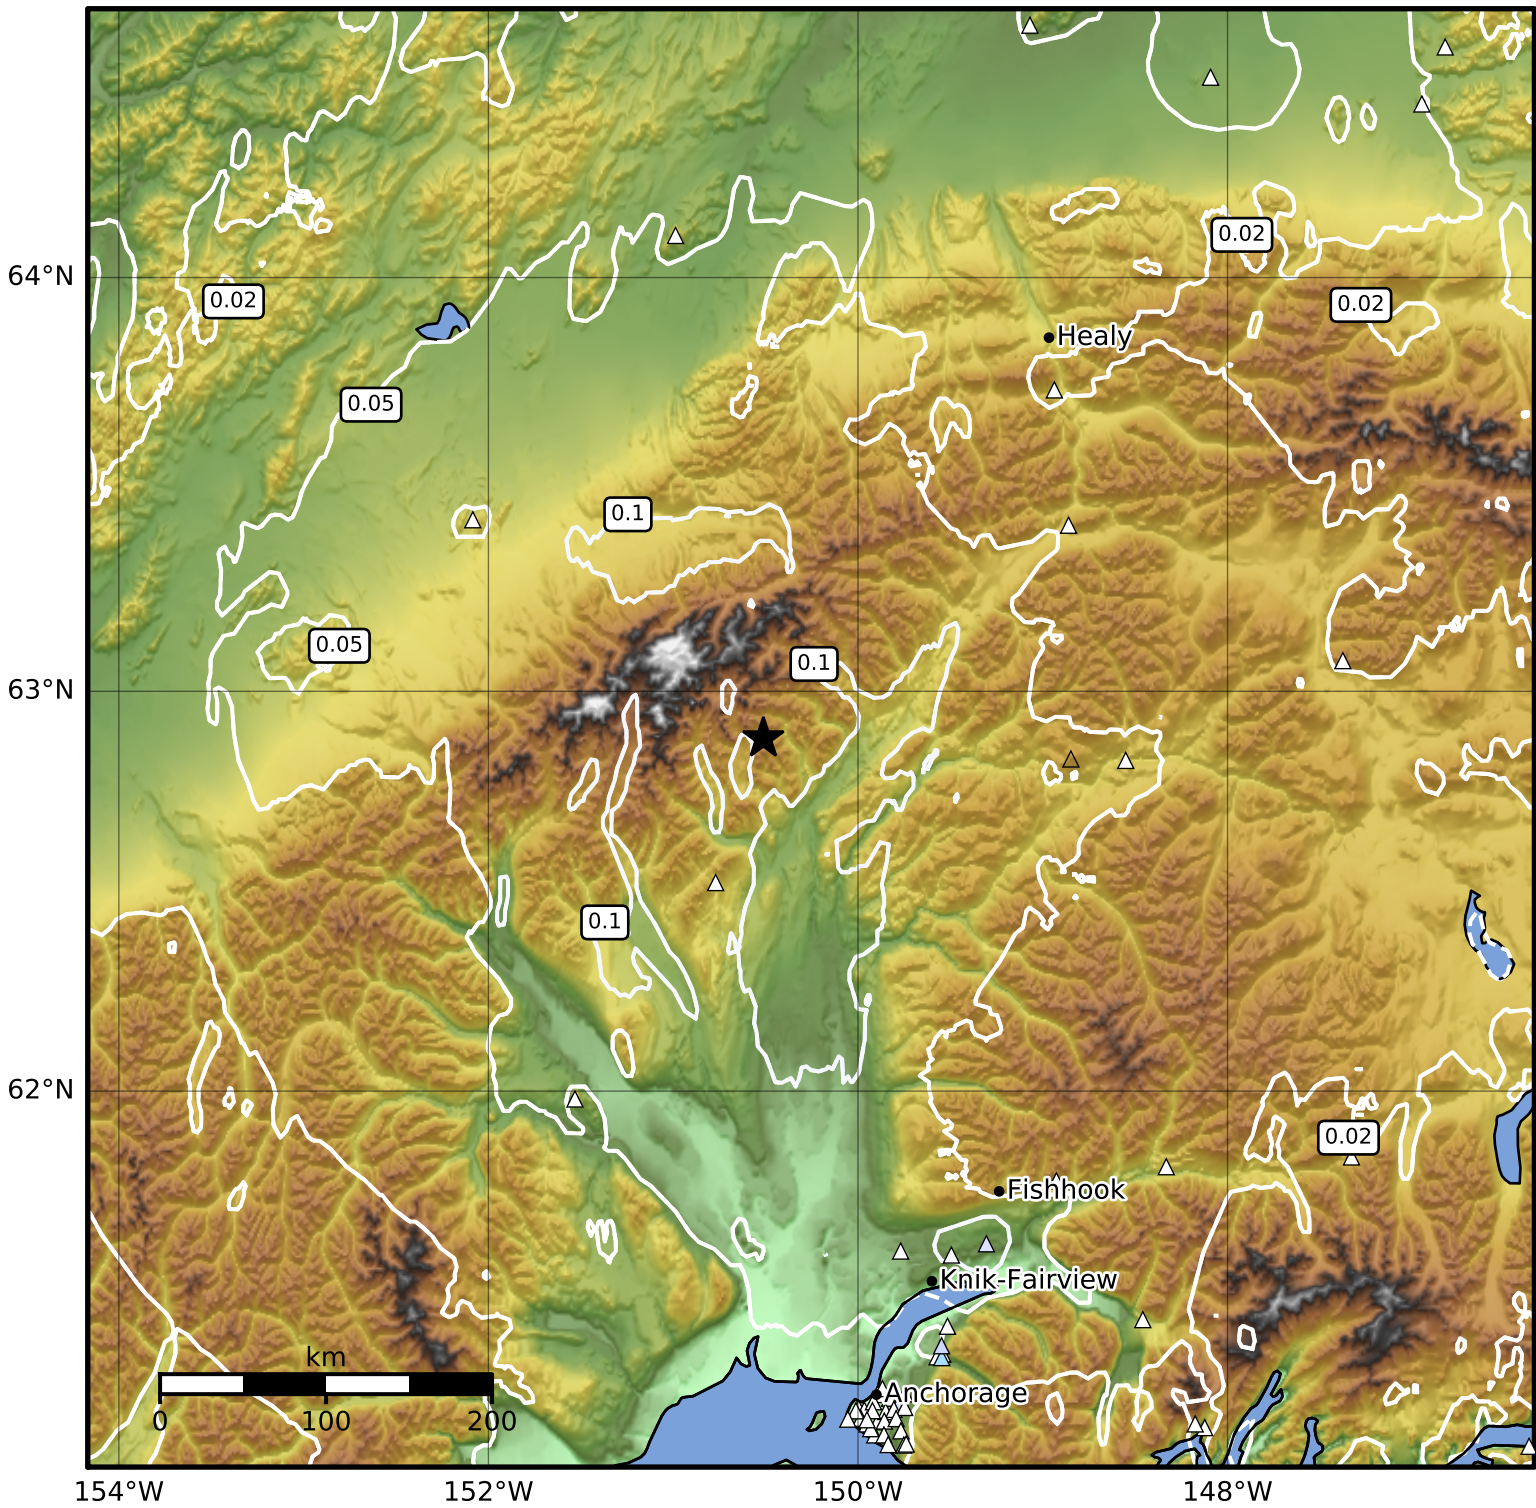

0.3 Second Peak Spectral Acceleration Map Alaska Earthquake Center
ShakeMap: 66 km (41 miles) NNW of Talkeetna
Aug 11, 2023 08:20:08 UTC M3.8 N62.88 W150.51 Depth: 90.7km ID:ak023a8xq5yn

SA(0.3) (%g)	0.1	0.2	0.5	1	2	5	10	20	50	100	200
--------------	-----	-----	-----	---	---	---	----	----	----	-----	-----

Scale based on Worden et al. (2012)

△ Seismic Instrument ○ Reported Intensity

★ Epicenter

Version 1: Processed 2023-08-11T08:48:54Z