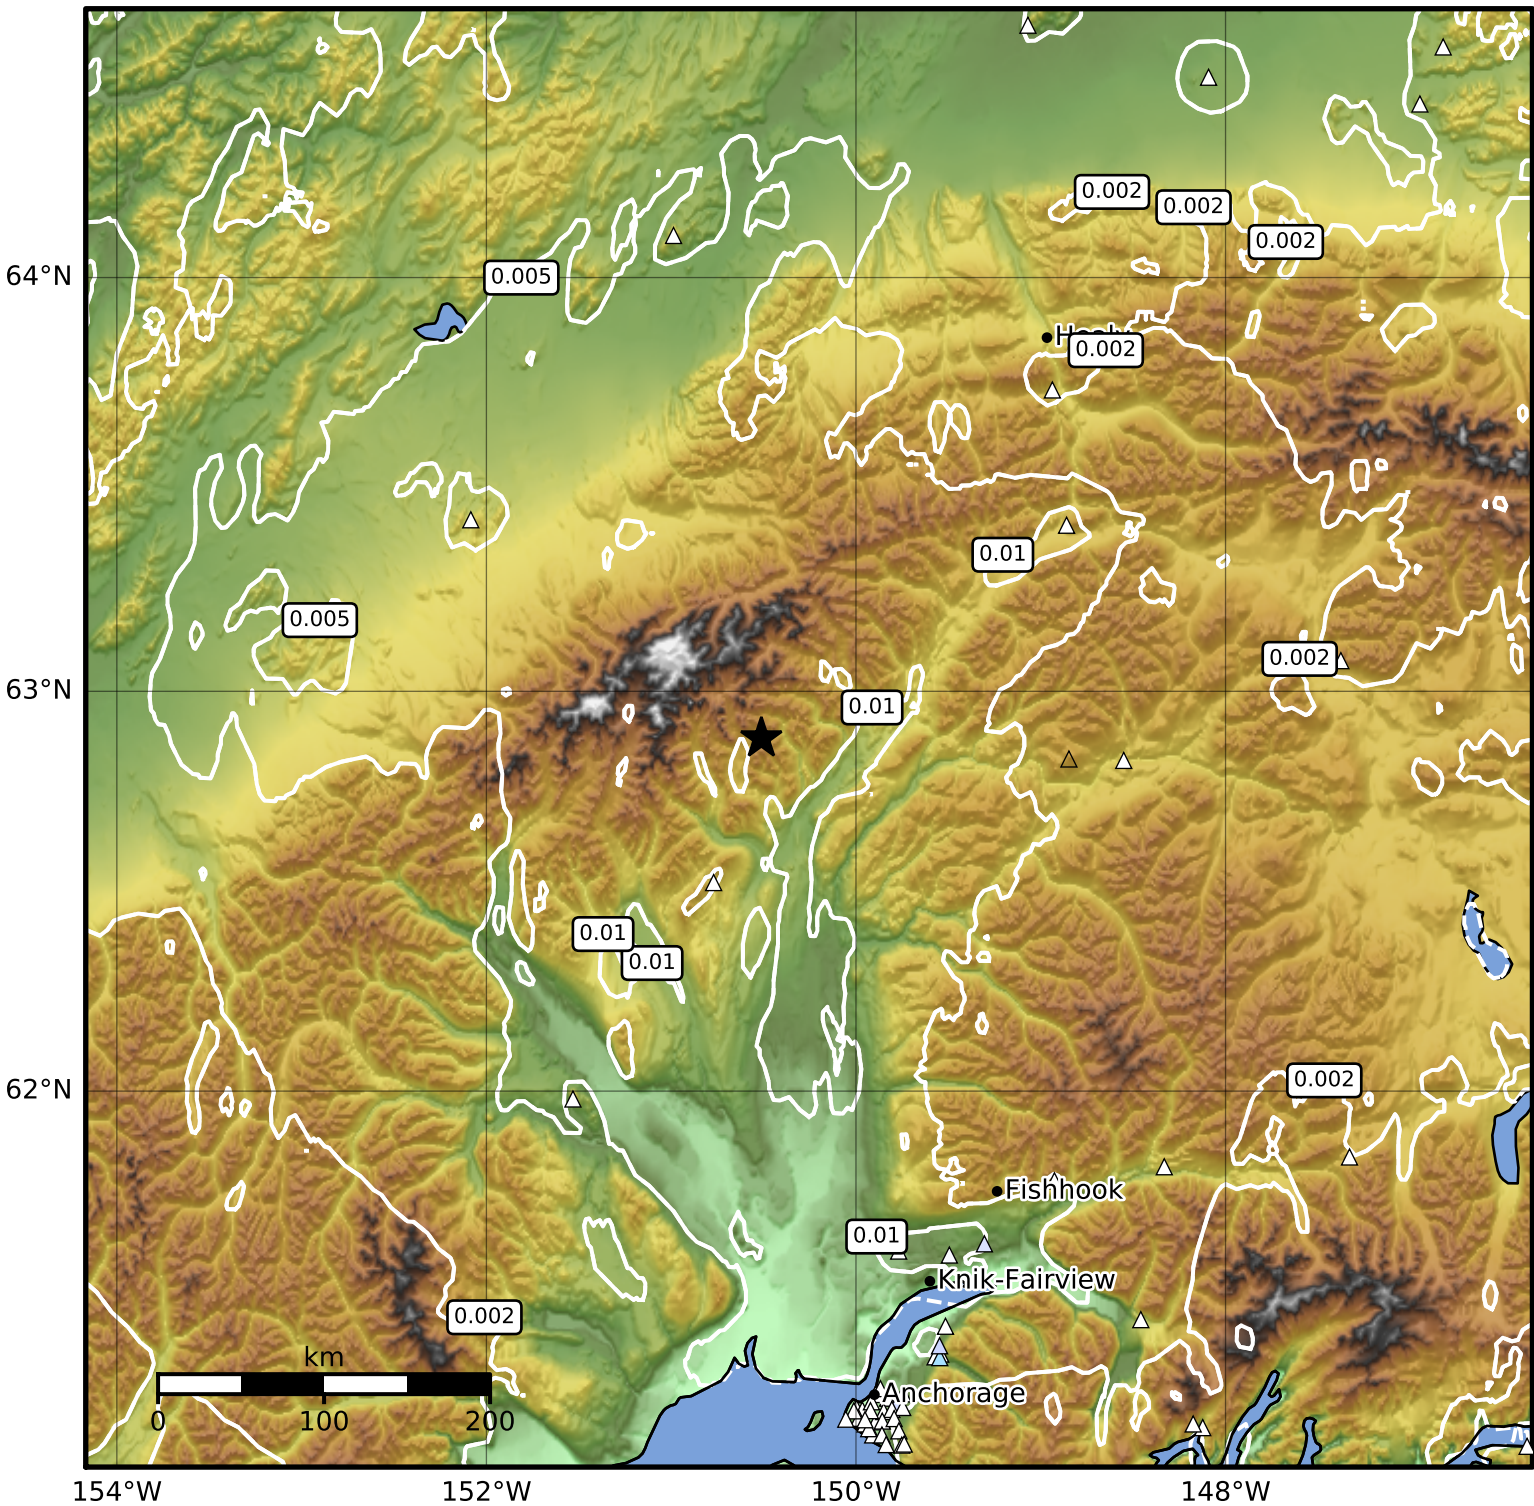

1.0 Second Peak Spectral Acceleration Map Alaska Earthquake Center  
 ShakeMap: 66 km (41 miles) NNW of Talkeetna  
 Aug 11, 2023 08:20:08 UTC M3.8 N62.88 W150.51 Depth: 90.7km ID:ak023a8xq5yn

SA(1.0) (%g)	0.1	0.2	0.5	1	2	5	10	20	50	100	200
--------------	-----	-----	-----	---	---	---	----	----	----	-----	-----

Scale based on Worden et al. (2012)

Version 1: Processed 2023-08-11T08:48:54Z

△ Seismic Instrument ○ Reported Intensity

★ Epicenter