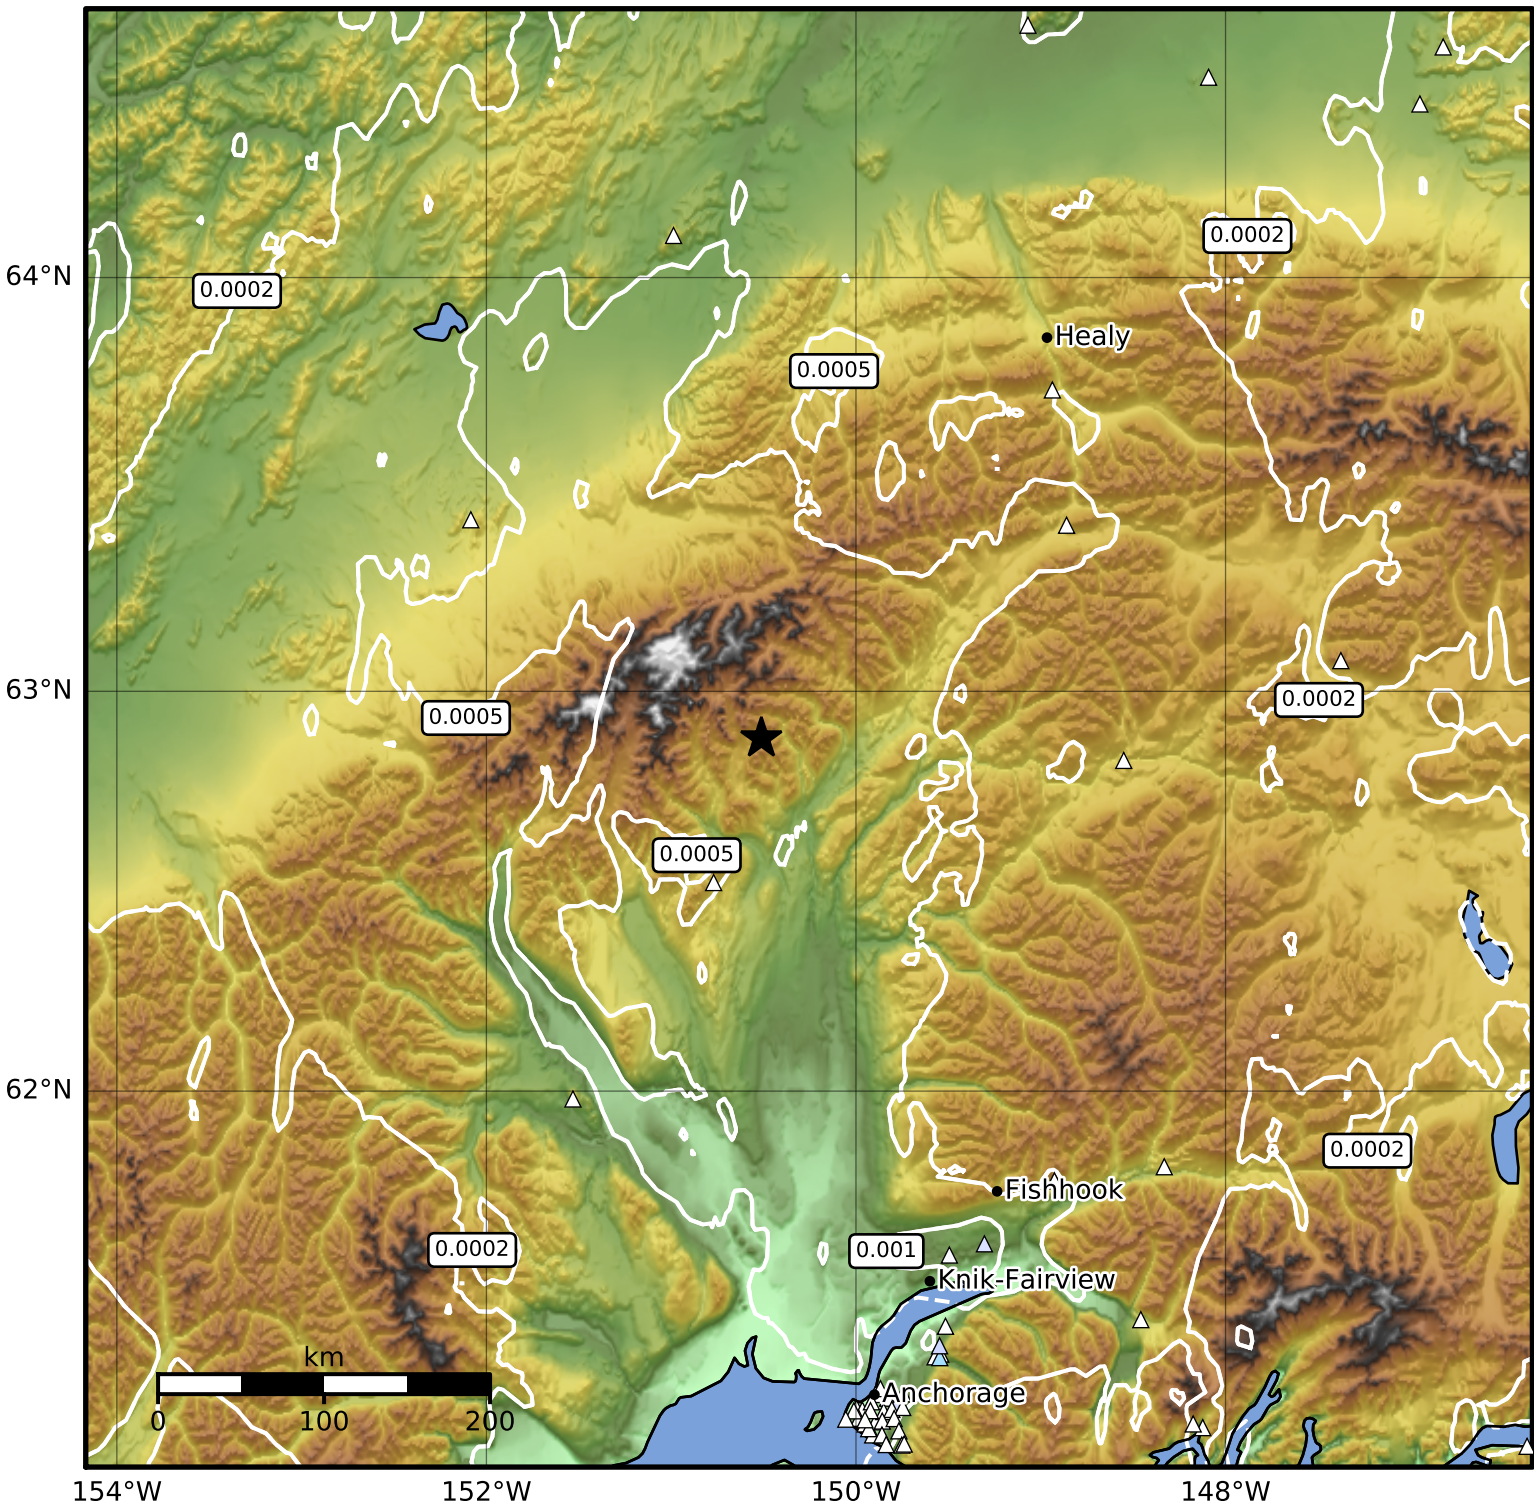

3.0 Second Peak Spectral Acceleration Map Alaska Earthquake Center  
 ShakeMap: 66 km (41 miles) NNW of Talkeetna  
 Aug 11, 2023 08:20:08 UTC M3.8 N62.88 W150.51 Depth: 90.7km ID:ak023a8xq5yn

Scale based on Worden et al. (2012)

△ Seismic Instrument ○ Reported Intensity

★ Epicenter

Version 1: Processed 2023-08-11T08:48:54Z