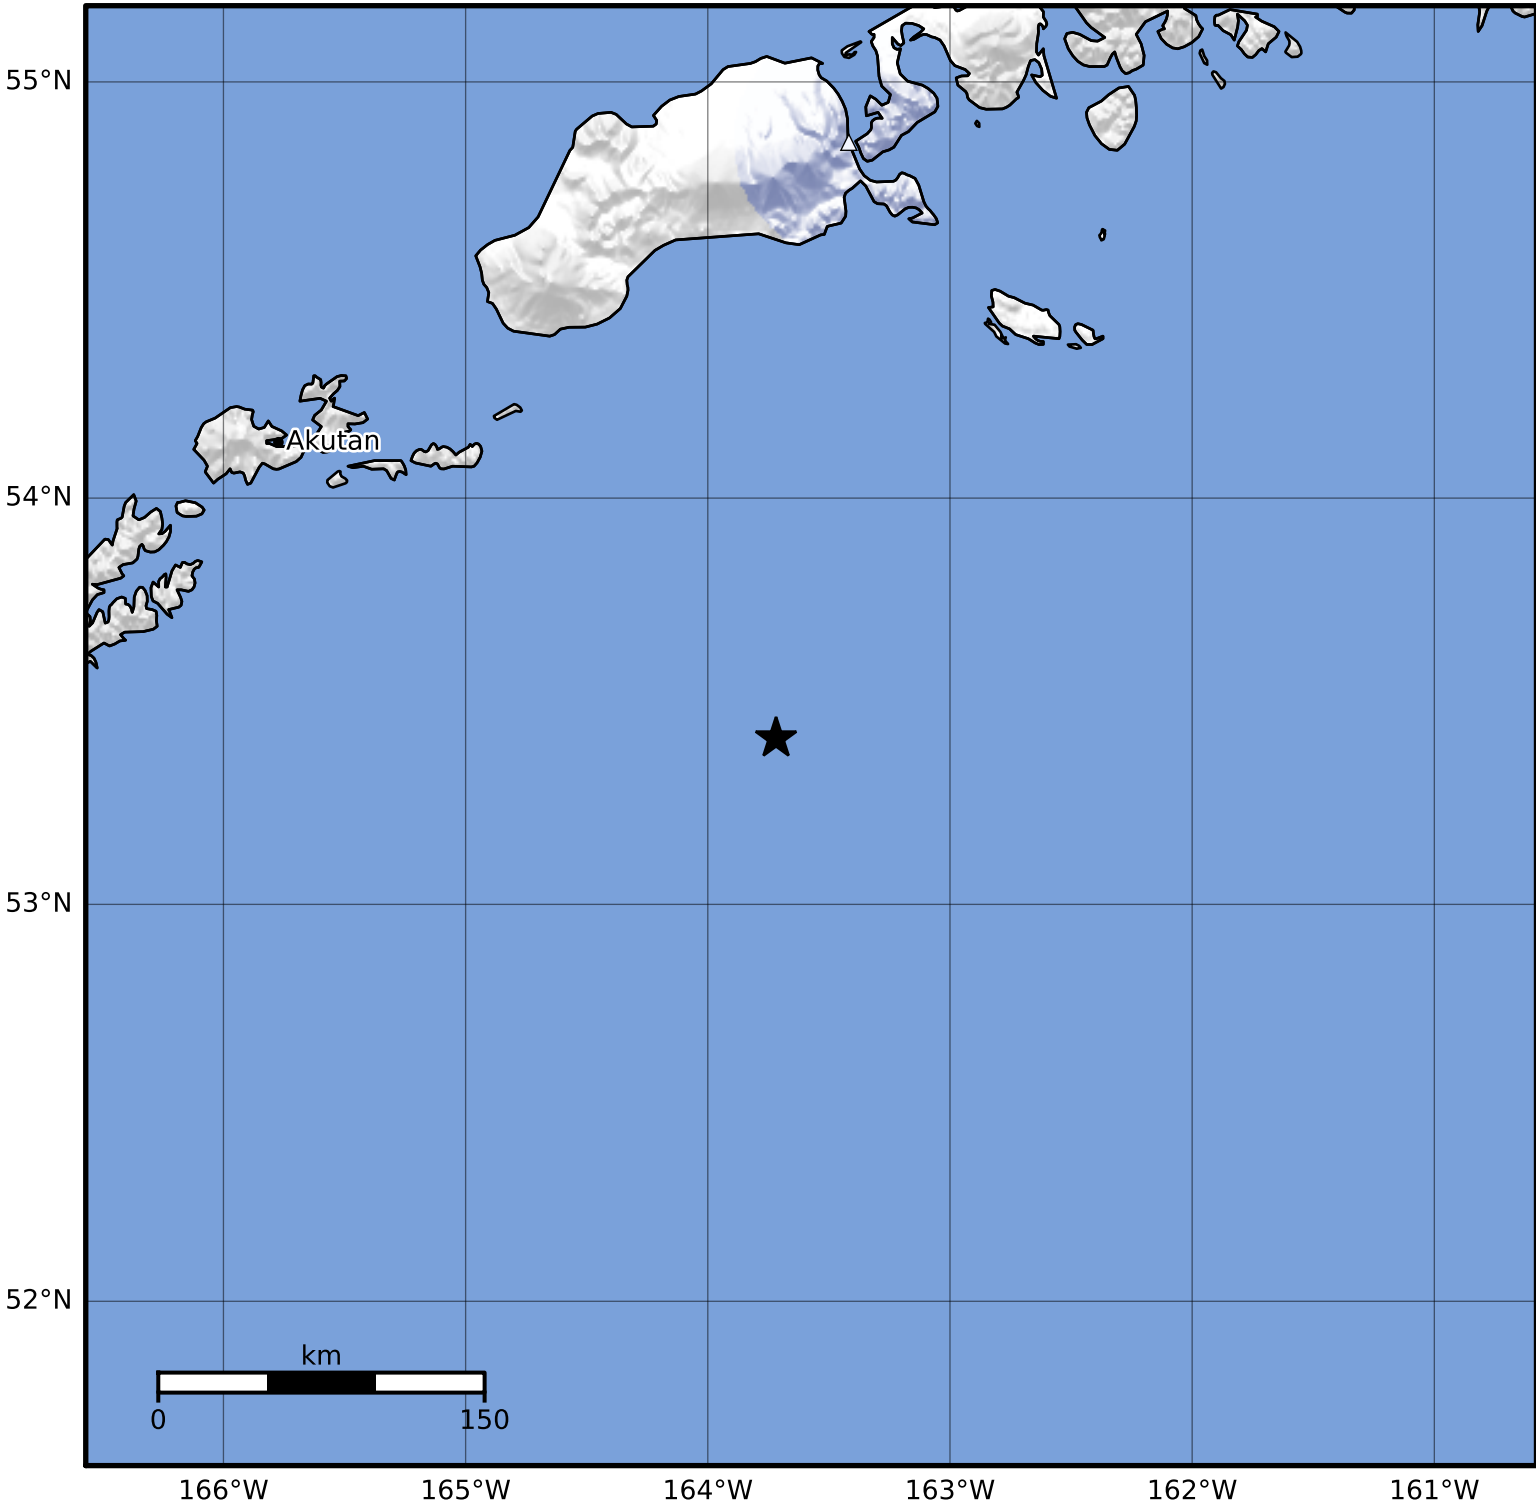

Macroseismic Intensity Map Alaska Earthquake Center  
 ShakeMap: 157 km (98 miles) ESE of Akutan  
 Aug 12, 2023 18:49:47 UTC M3.7 N53.41 W163.72 Depth: 26.8km ID:ak023aare5e3

SHAKING	Not felt	Weak	Light	Moderate	Strong	Very strong	Severe	Violent	Extreme
DAMAGE	None	None	None	Very light	Light	Moderate	Moderate/heavy	Heavy	Very heavy
PGA(%g)	<0.0464	0.297	2.76	6.2	11.5	21.5	40.1	74.7	>139
PGV(cm/s)	<0.0215	0.135	1.41	4.65	9.64	20	41.4	85.8	>178
INTENSITY	<b>I</b>	<b>II-III</b>	<b>IV</b>	<b>V</b>	<b>VI</b>	<b>VII</b>	<b>VIII</b>	<b>IX</b>	<b>X+</b>

Scale based on Worden et al. (2012)

Version 2: Processed 2023-08-12T19:54:23Z

△ Seismic Instrument ○ Reported Intensity

★ Epicenter