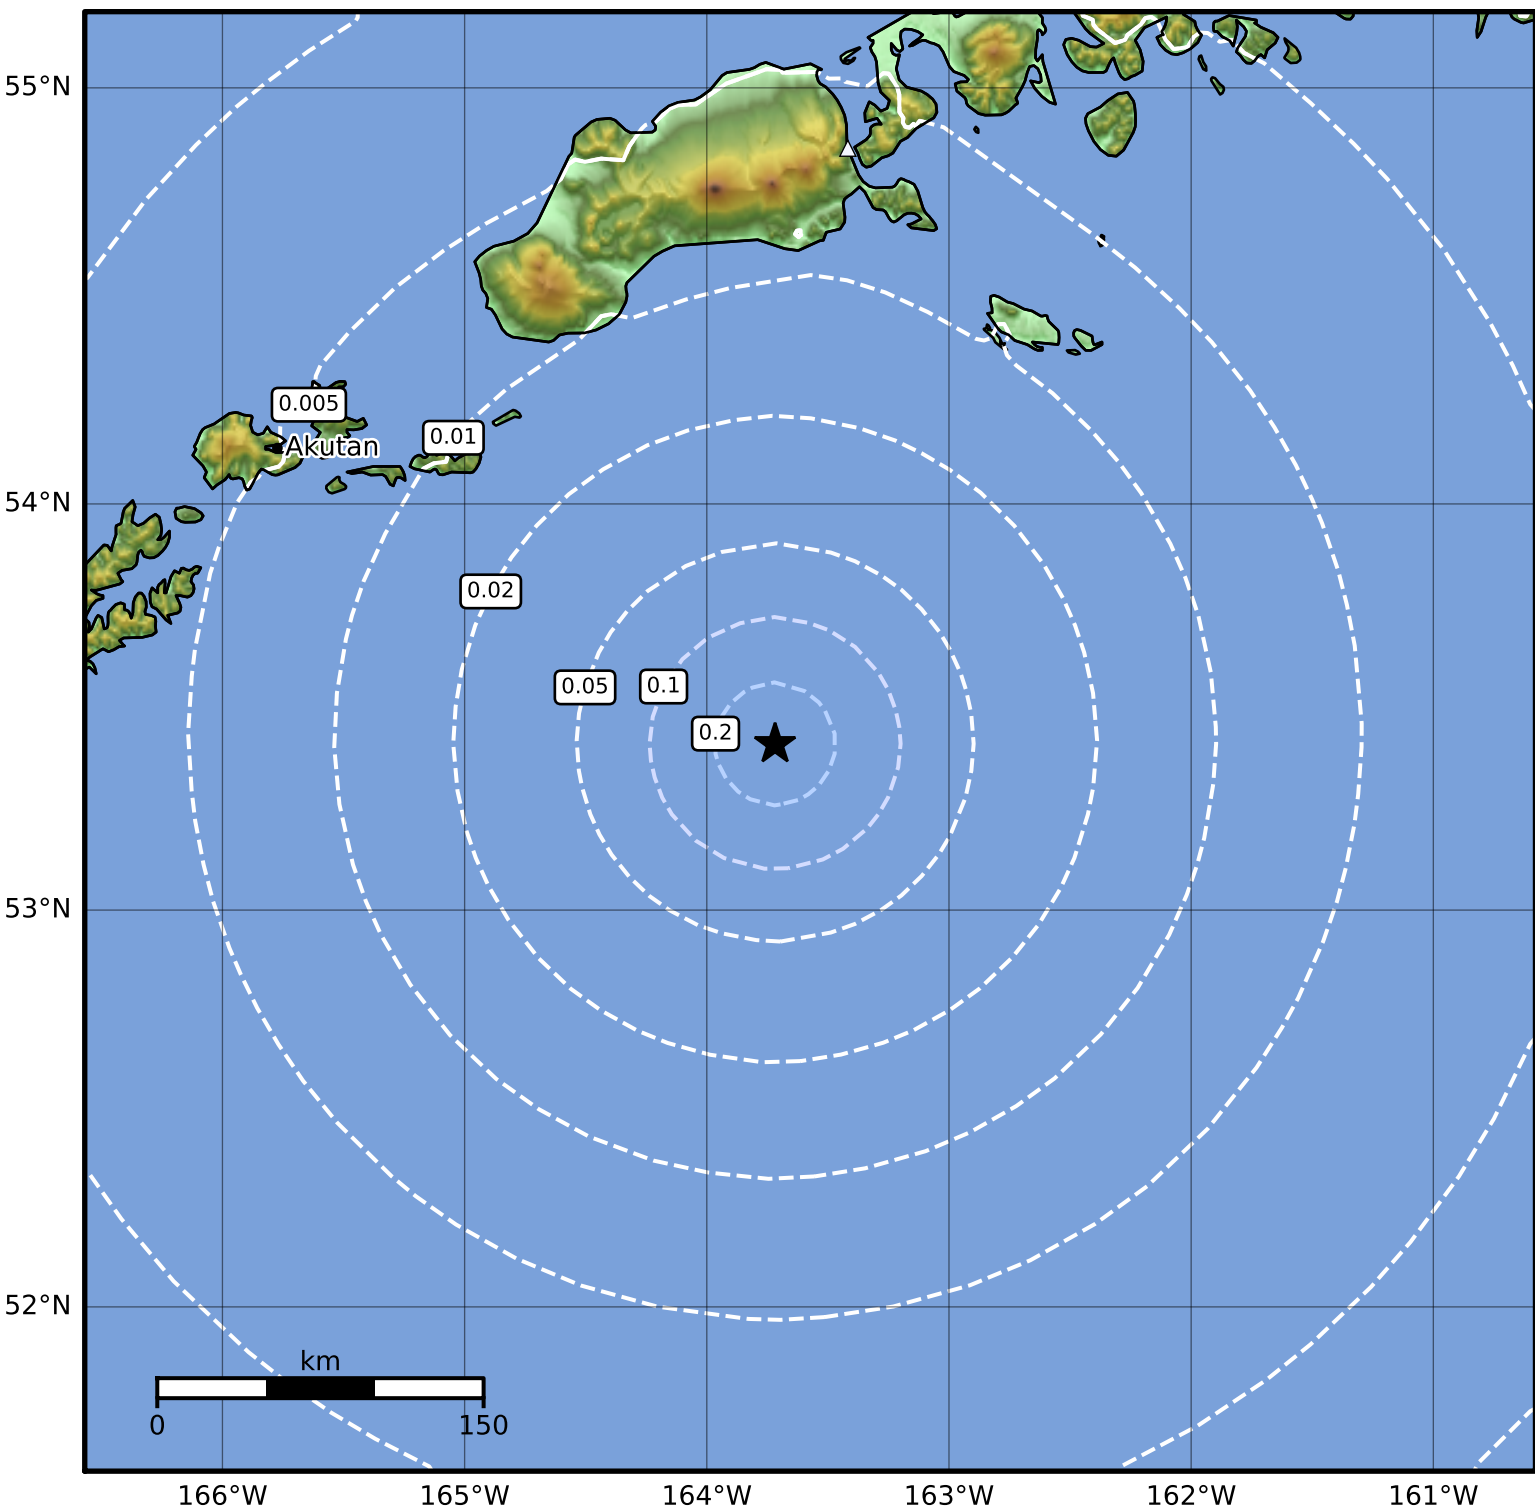

Peak Ground Acceleration Map Alaska Earthquake Center
ShakeMap: 157 km (98 miles) ESE of Akutan
Aug 12, 2023 18:49:47 UTC M3.7 N53.41 W163.72 Depth: 26.8km ID:ak023aare5e3

PGA (%g)	0.1	0.2	0.5	1	2	5	10	20	50	100	200
----------	-----	-----	-----	---	---	---	----	----	----	-----	-----

Scale based on Worden et al. (2012)

Version 2: Processed 2023-08-12T19:54:23Z

△ Seismic Instrument ○ Reported Intensity

★ Epicenter