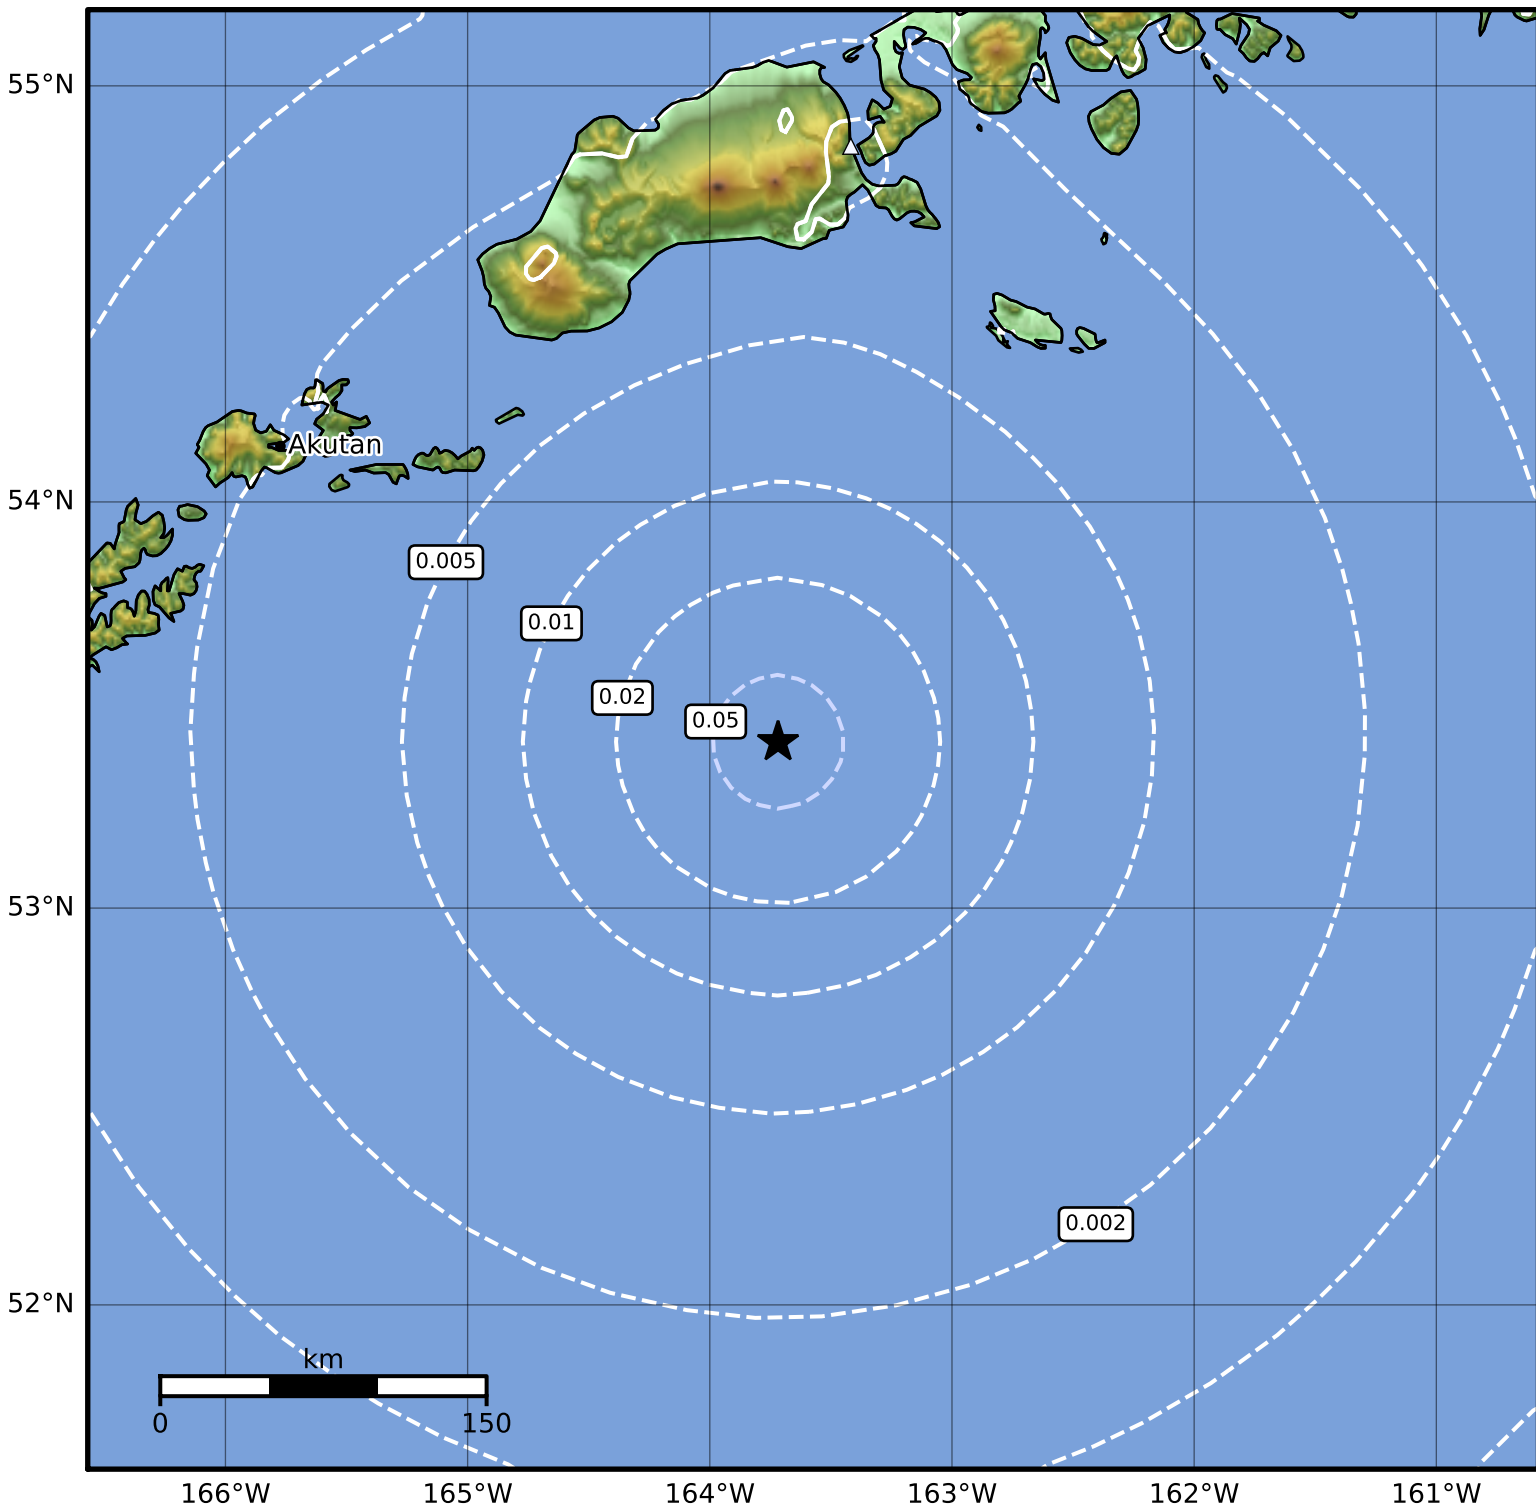

Peak Ground Velocity Map Alaska Earthquake Center  
ShakeMap: 157 km (98 miles) ESE of Akutan  
Aug 12, 2023 18:49:47 UTC M3.7 N53.41 W163.72 Depth: 26.8km ID:ak023aare5e3

Scale based on Worden et al. (2012)

Version 2: Processed 2023-08-12T19:54:23Z

△ Seismic Instrument ○ Reported Intensity

★ Epicenter