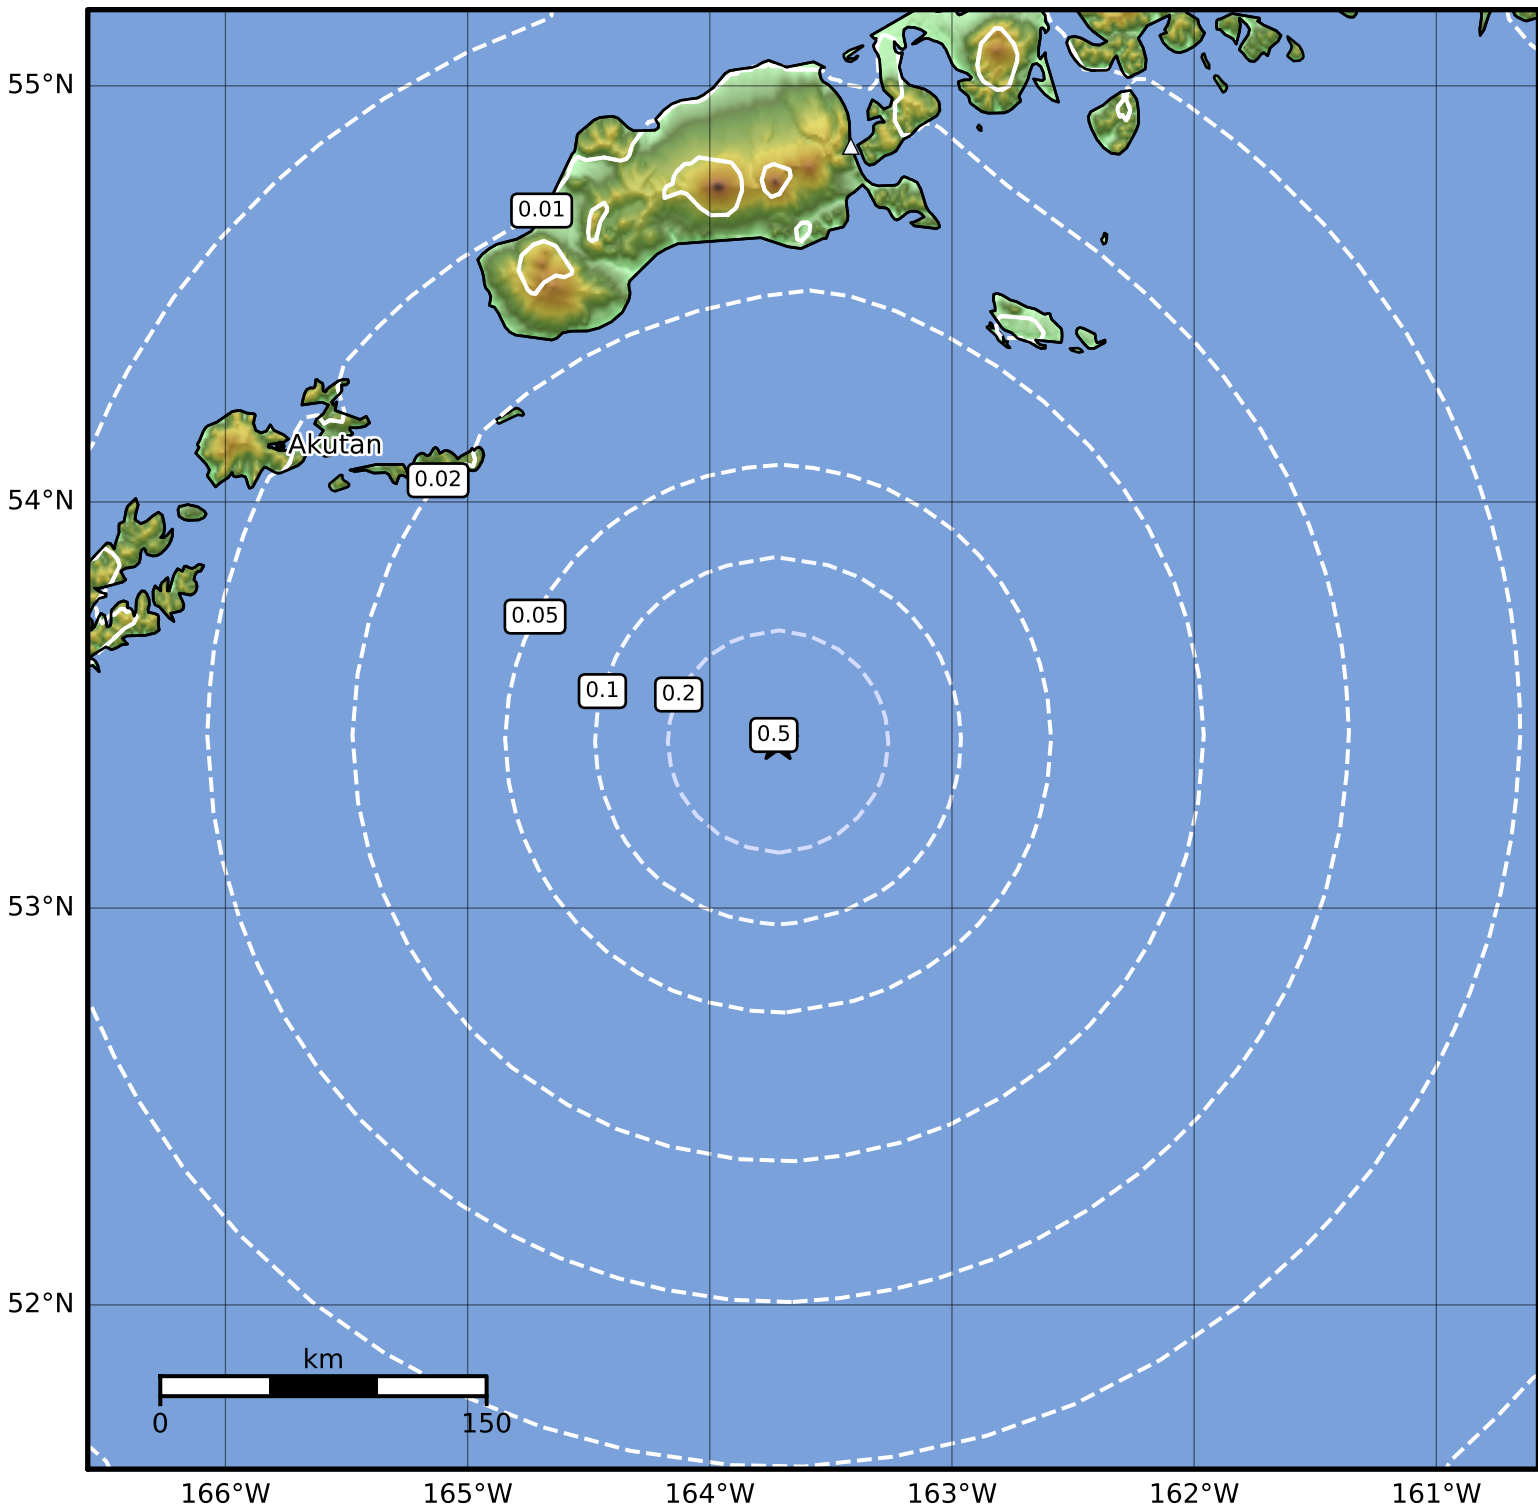

0.3 Second Peak Spectral Acceleration Map Alaska Earthquake Center
 ShakeMap: 157 km (98 miles) ESE of Akutan
 Aug 12, 2023 18:49:47 UTC M3.7 N53.41 W163.72 Depth: 26.8km ID:ak023aare5e3

SA(0.3) (%g)	0.1	0.2	0.5	1	2	5	10	20	50	100	200
---------------------	------------	------------	------------	----------	----------	----------	-----------	-----------	-----------	------------	------------

Scale based on Worden et al. (2012)

Version 2: Processed 2023-08-12T19:54:23Z

△ Seismic Instrument ○ Reported Intensity

★ Epicenter