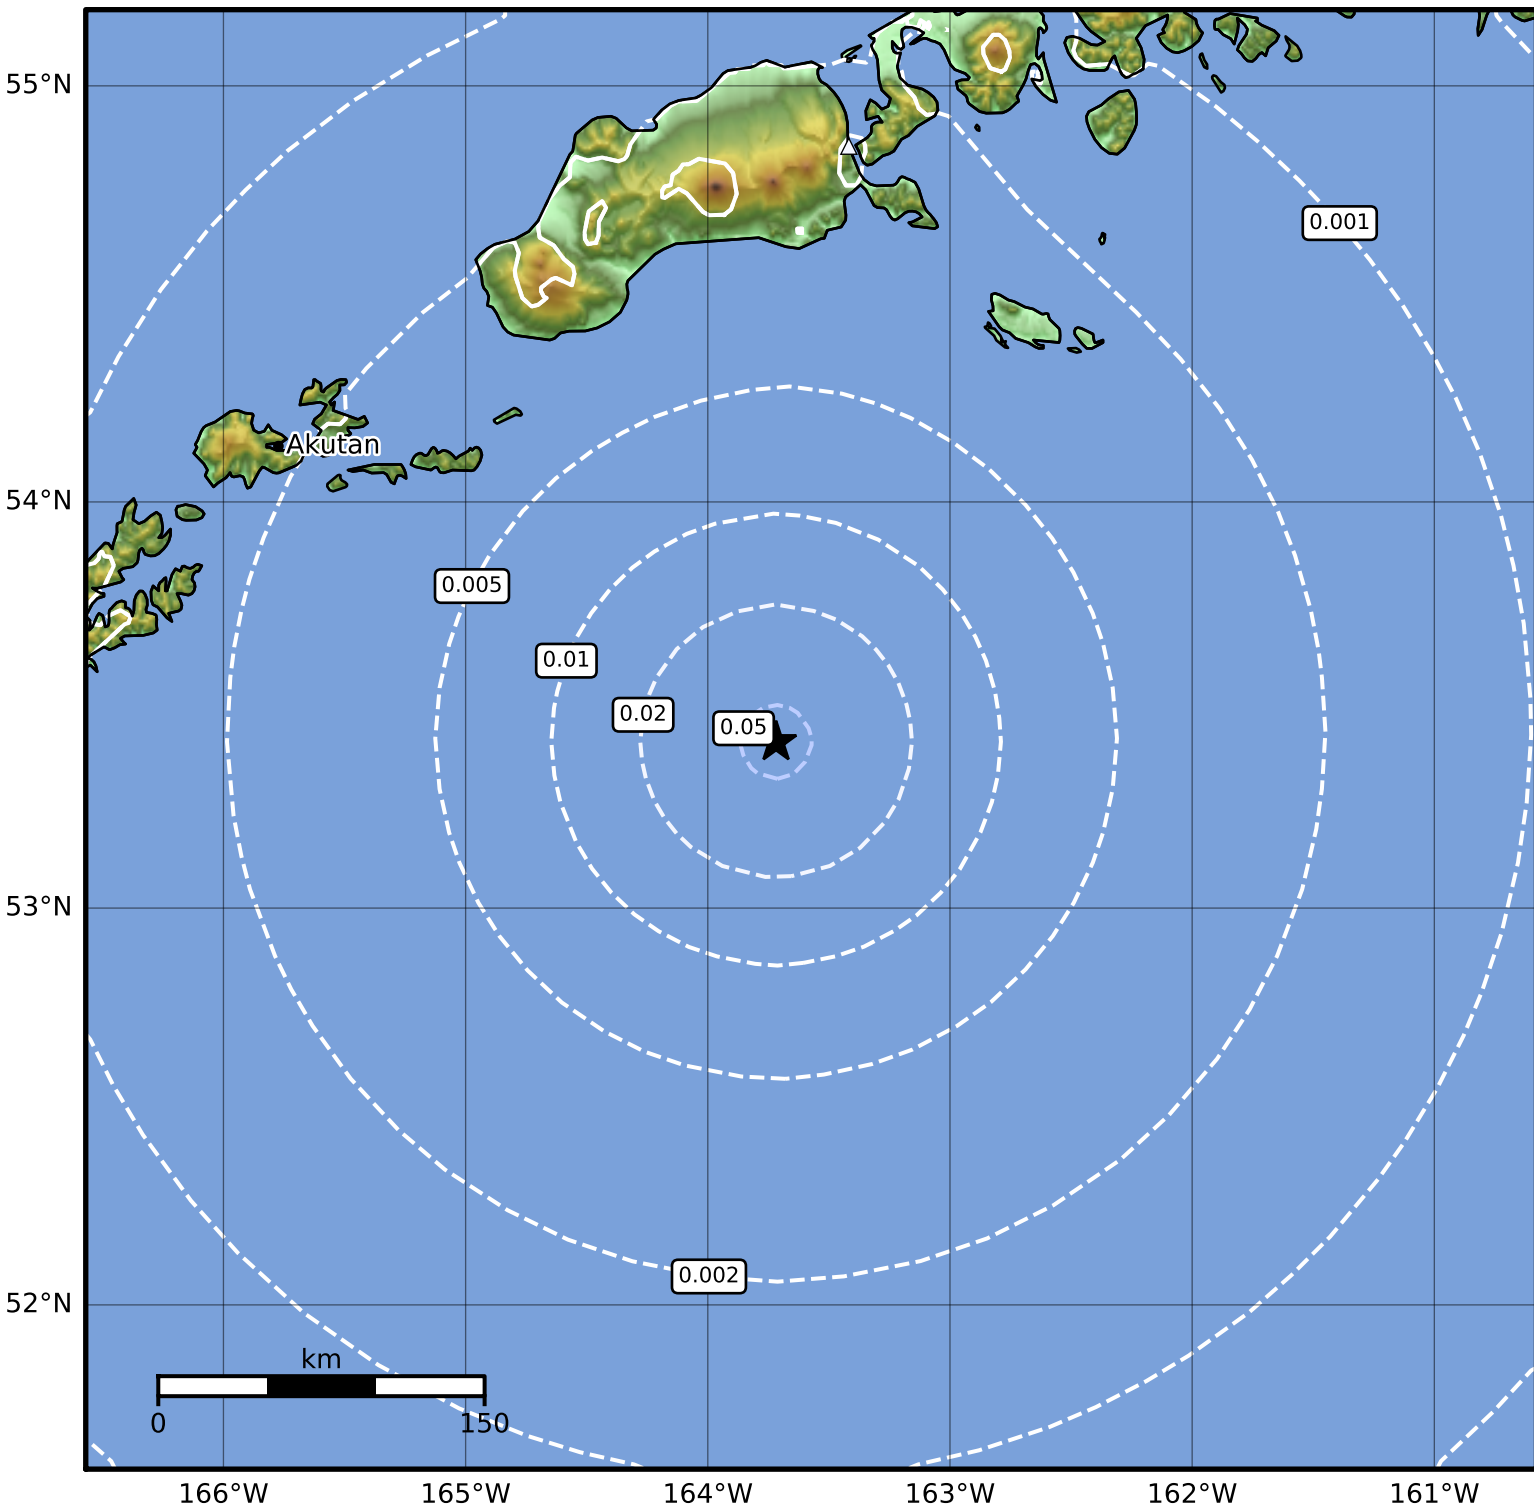

1.0 Second Peak Spectral Acceleration Map Alaska Earthquake Center
 ShakeMap: 157 km (98 miles) ESE of Akutan
 Aug 12, 2023 18:49:47 UTC M3.7 N53.41 W163.72 Depth: 26.8km ID:ak023aare5e3

SA(1.0) (%g)	0.1	0.2	0.5	1	2	5	10	20	50	100	200
--------------	-----	-----	-----	---	---	---	----	----	----	-----	-----

Scale based on Worden et al. (2012)

Version 2: Processed 2023-08-12T19:54:23Z

△ Seismic Instrument ○ Reported Intensity

★ Epicenter