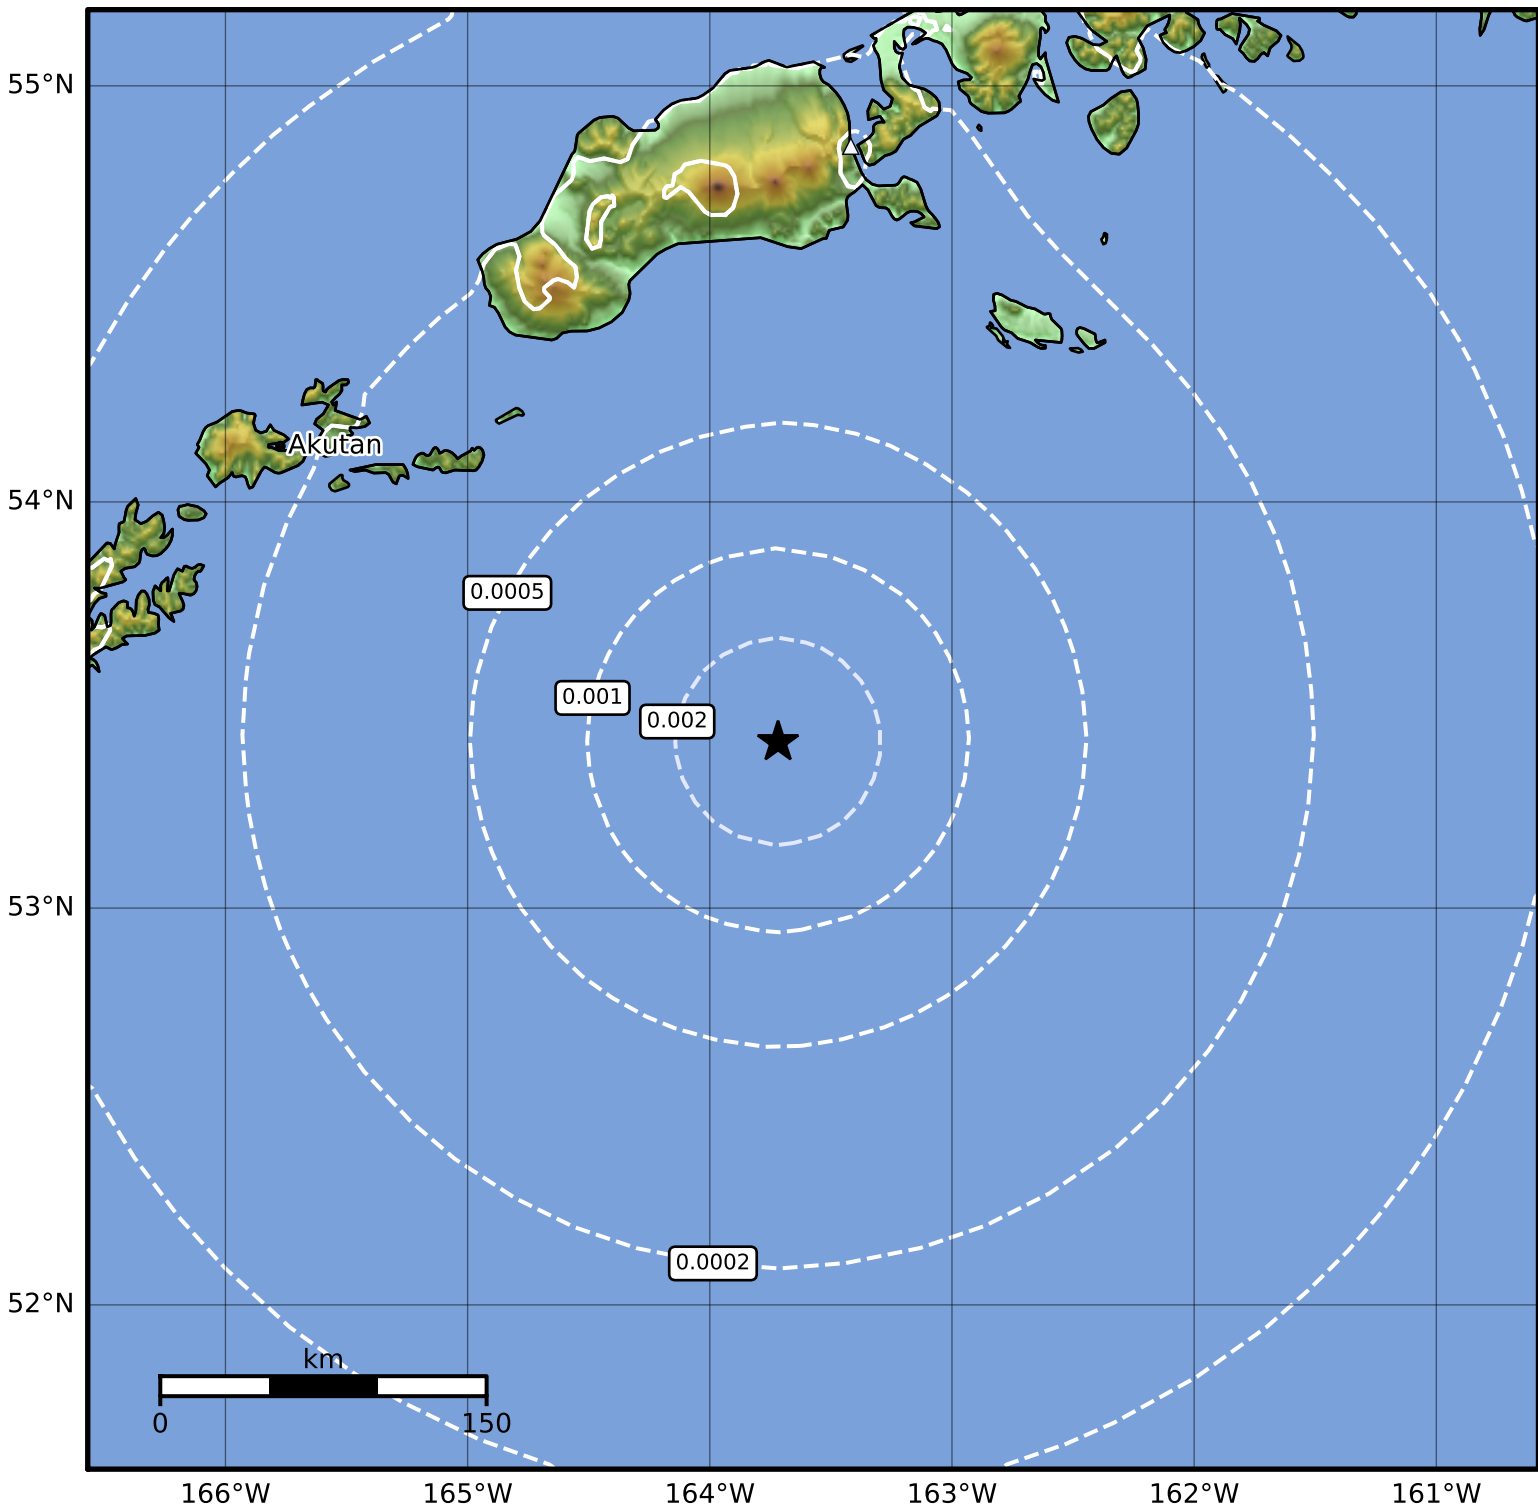

3.0 Second Peak Spectral Acceleration Map Alaska Earthquake Center
ShakeMap: 157 km (98 miles) ESE of Akutan
Aug 12, 2023 18:49:47 UTC M3.7 N53.41 W163.72 Depth: 26.8km ID:ak023aare5e3

Scale based on Worden et al. (2012)

Version 2: Processed 2023-08-12T19:54:23Z

△ Seismic Instrument ○ Reported Intensity

★ Epicenter