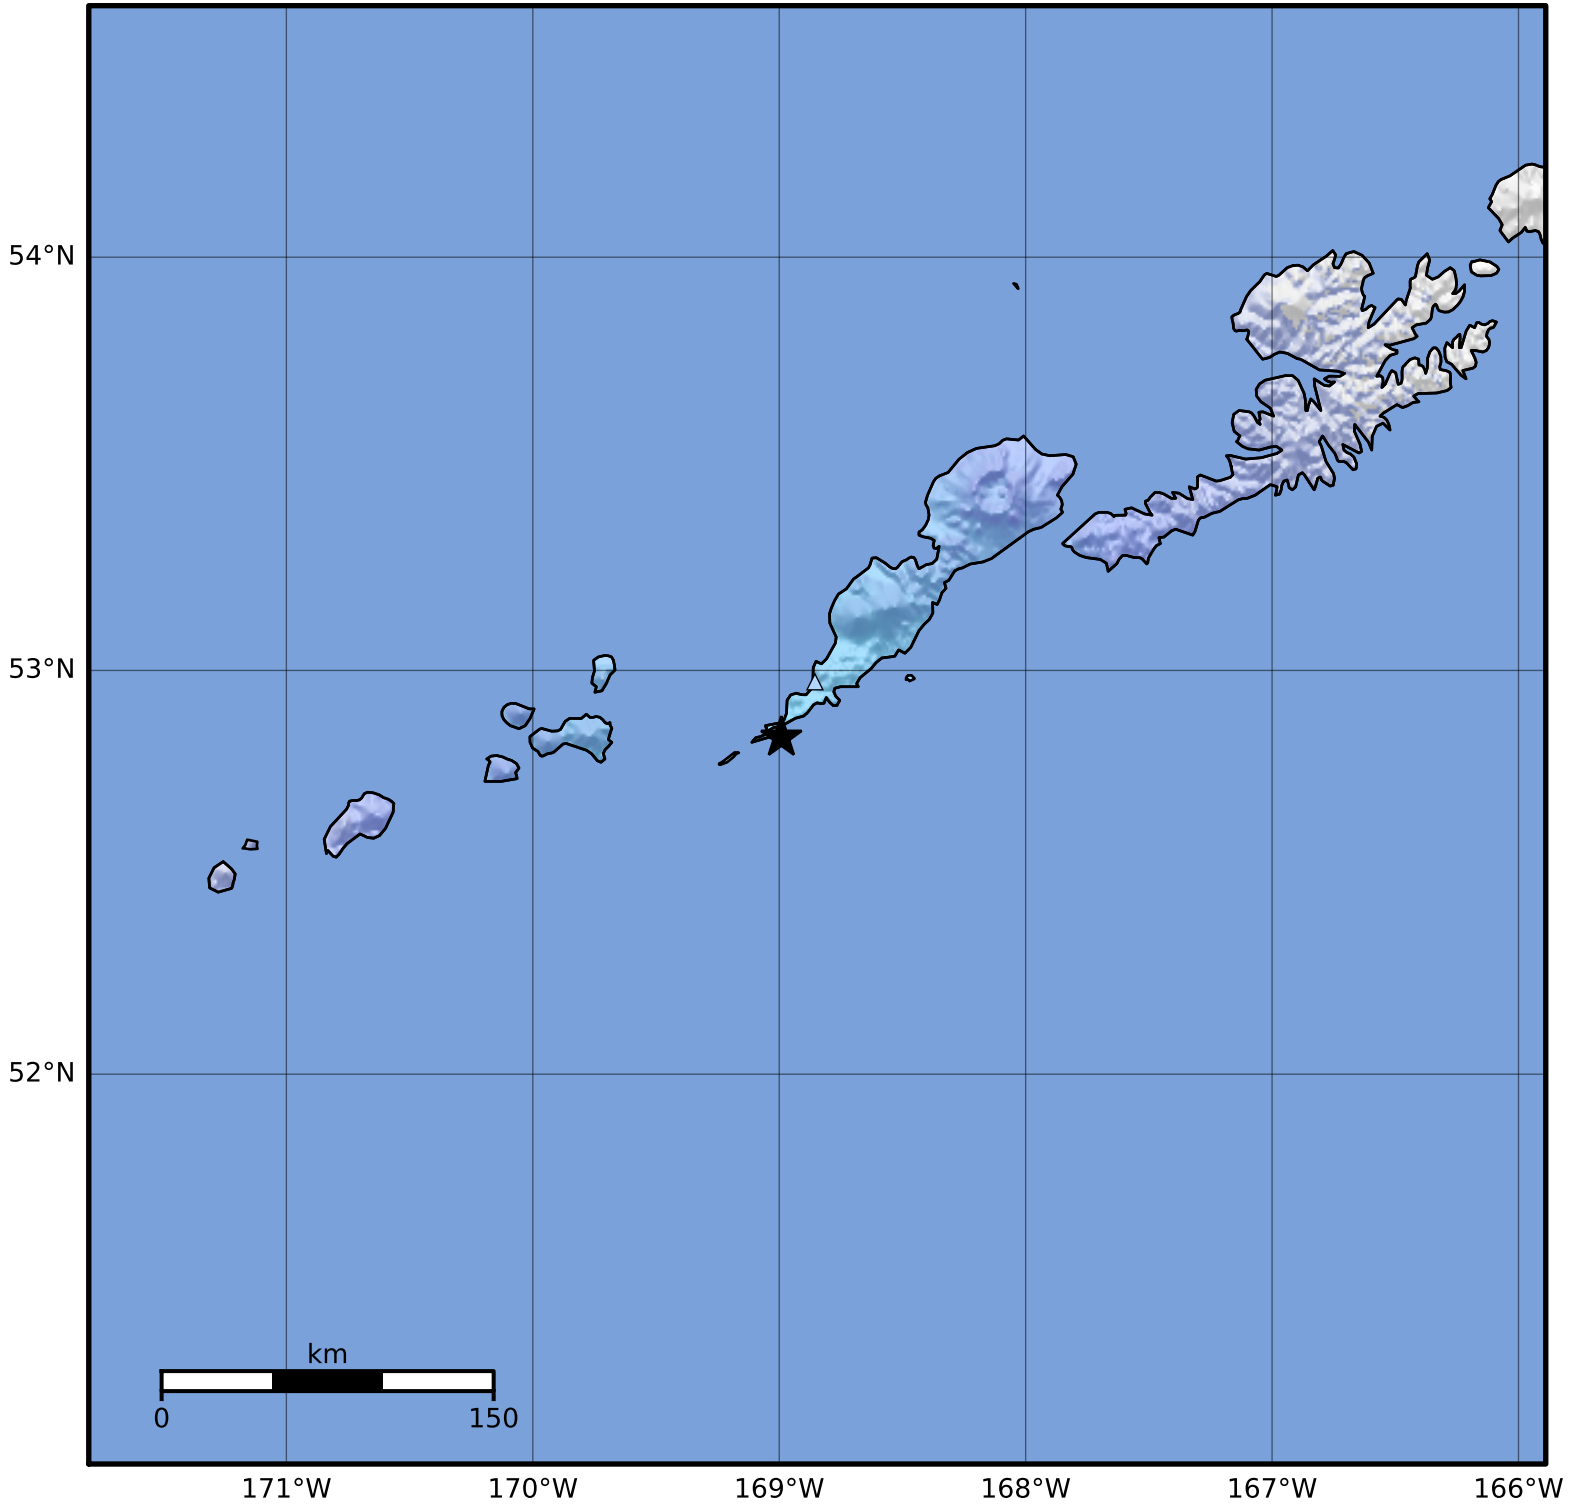

Macroseismic Intensity Map Alaska Earthquake Center
 ShakeMap: 14 km (9 miles) SW of Nikolski
 Aug 13, 2023 06:21:19 UTC M3.8 N52.84 W168.99 Depth: 48.7km ID:ak023ac7m8ef

SHAKING	Not felt	Weak	Light	Moderate	Strong	Very strong	Severe	Violent	Extreme
DAMAGE	None	None	None	Very light	Light	Moderate	Moderate/heavy	Heavy	Very heavy
PGA(%g)	<0.0464	0.297	2.76	6.2	11.5	21.5	40.1	74.7	>139
PGV(cm/s)	<0.0215	0.135	1.41	4.65	9.64	20	41.4	85.8	>178
INTENSITY	I	II-III	IV	V	VI	VII	VIII	IX	X+

Scale based on Worden et al. (2012)

Version 2: Processed 2023-08-13T20:11:57Z

△ Seismic Instrument ○ Reported Intensity

★ Epicenter