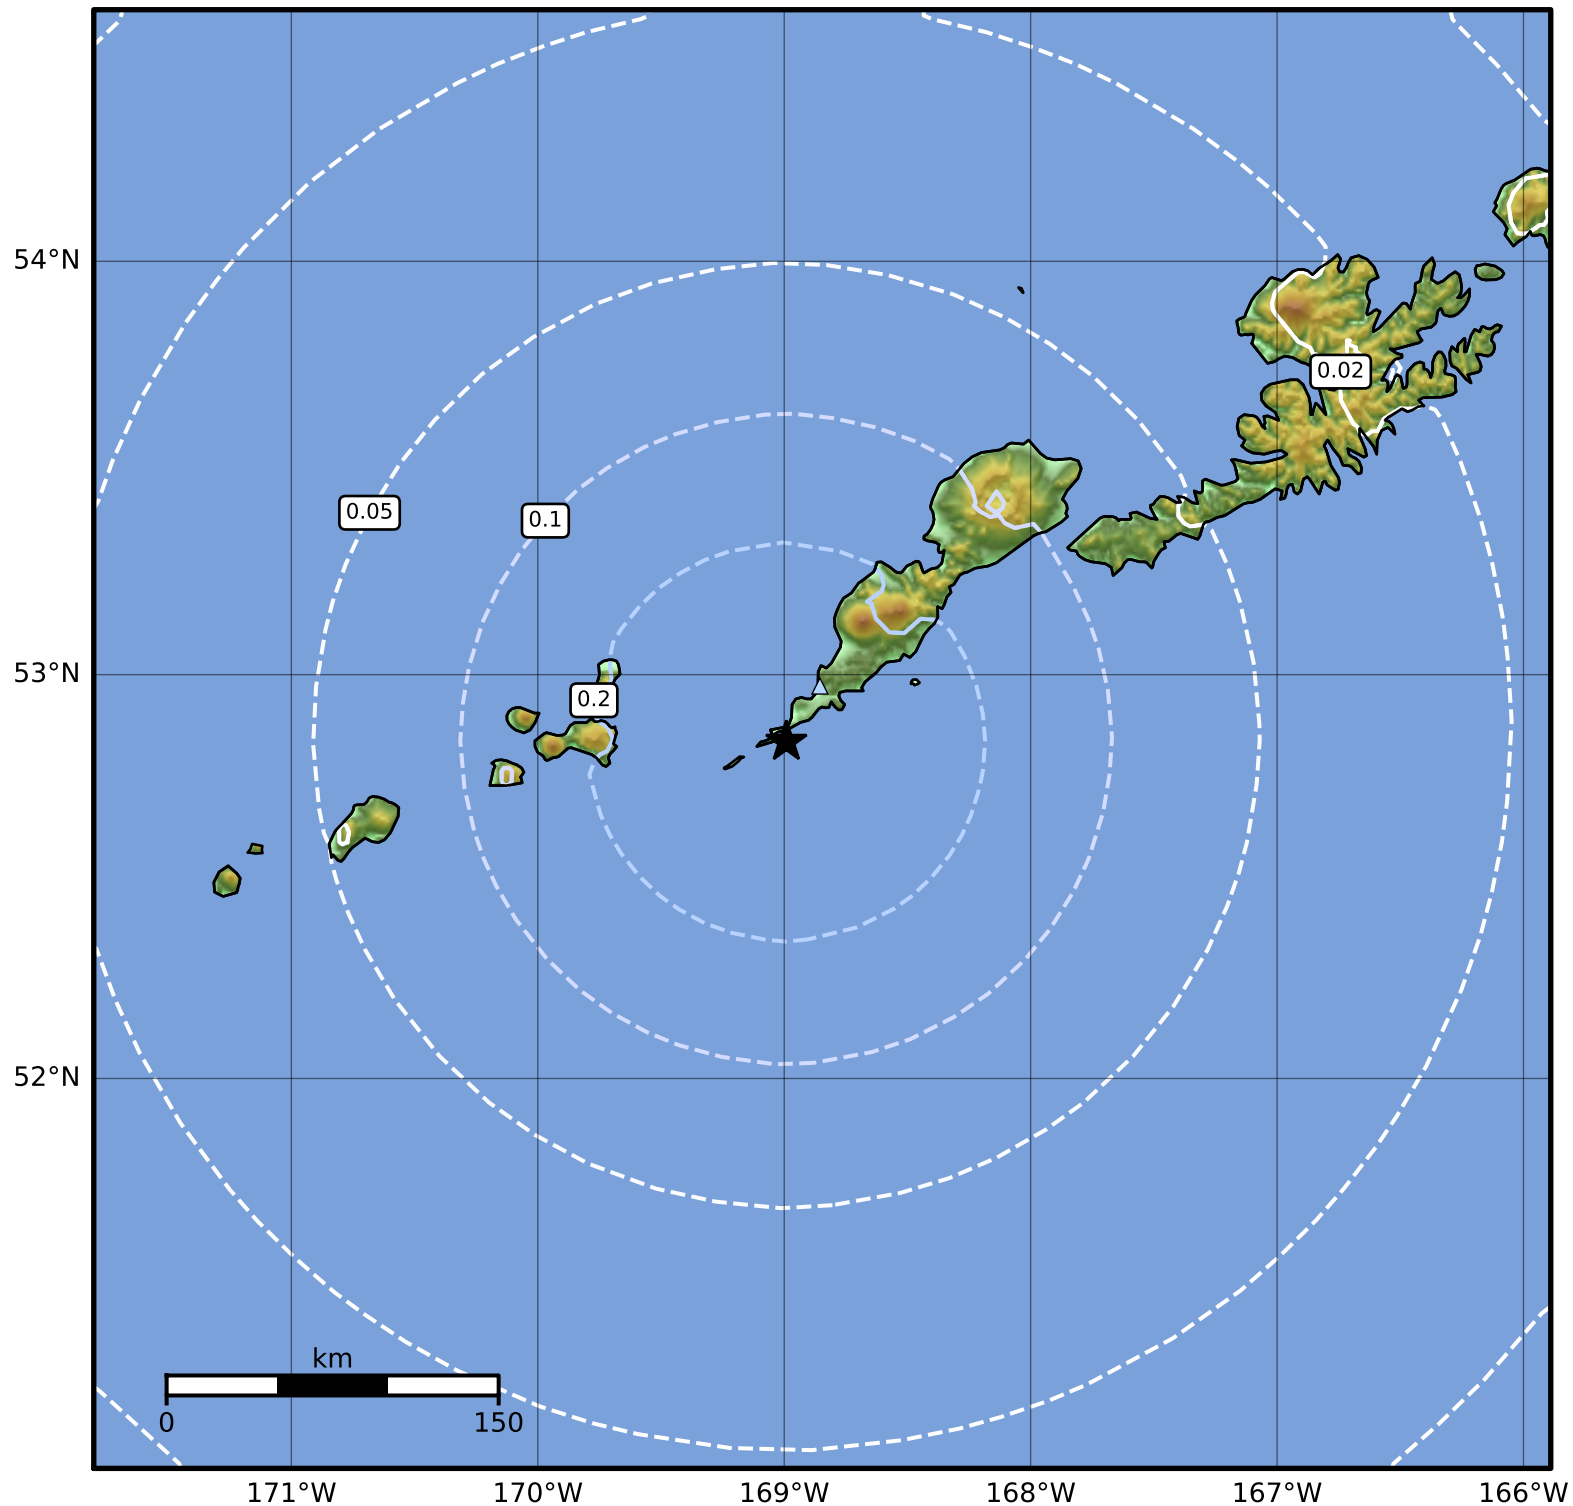

Peak Ground Acceleration Map Alaska Earthquake Center  
ShakeMap: 14 km (9 miles) SW of Nikolski  
Aug 13, 2023 06:21:19 UTC M3.8 N52.84 W168.99 Depth: 48.7km ID:ak023ac7m8ef

Scale based on Worden et al. (2012)

Version 2: Processed 2023-08-13T20:11:57Z

△ Seismic Instrument ○ Reported Intensity

★ Epicenter