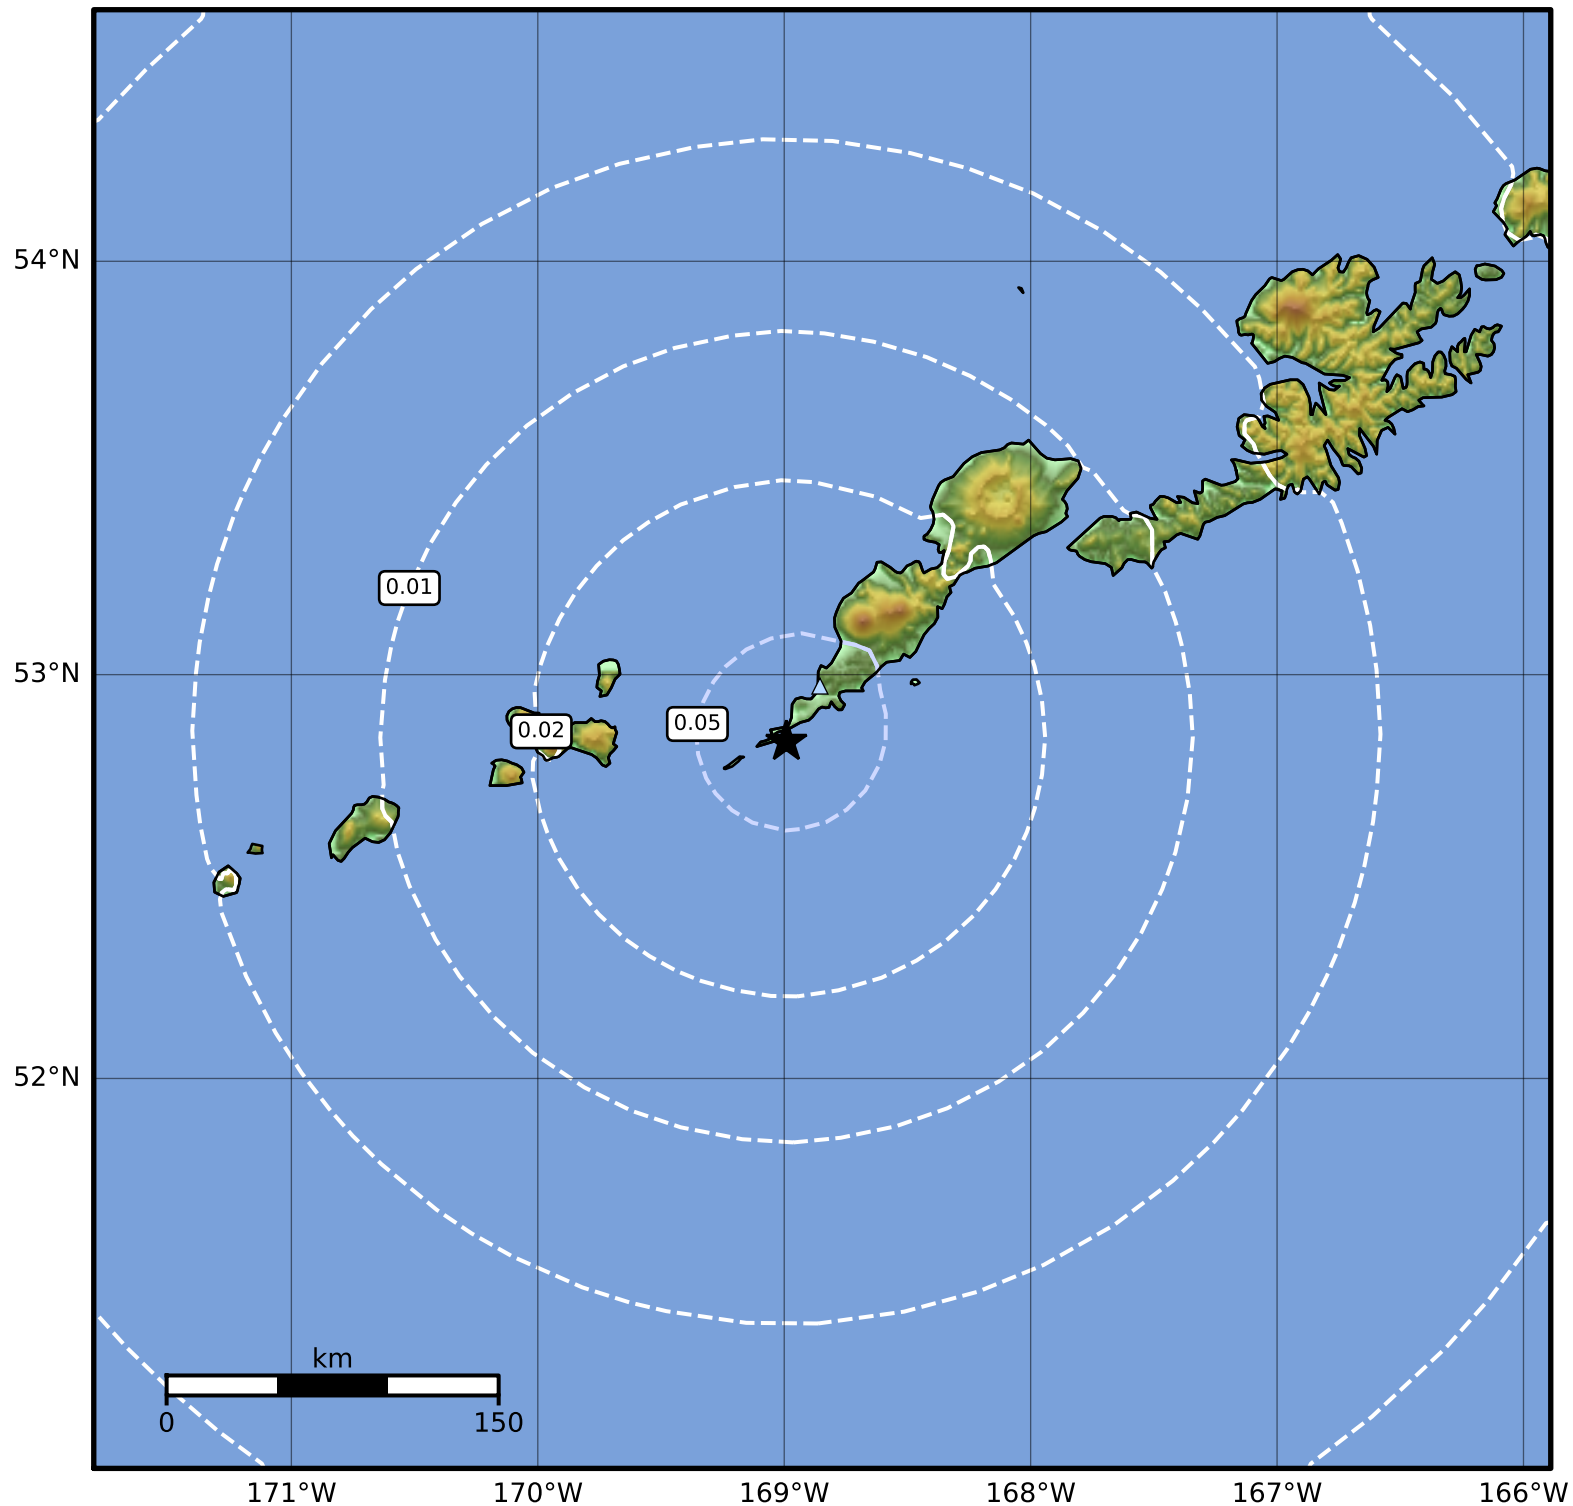

Peak Ground Velocity Map Alaska Earthquake Center  
ShakeMap: 14 km (9 miles) SW of Nikolski  
Aug 13, 2023 06:21:19 UTC M3.8 N52.84 W168.99 Depth: 48.7km ID:ak023ac7m8ef

Scale based on Worden et al. (2012)

Version 2: Processed 2023-08-13T20:11:57Z

△ Seismic Instrument ○ Reported Intensity

★ Epicenter