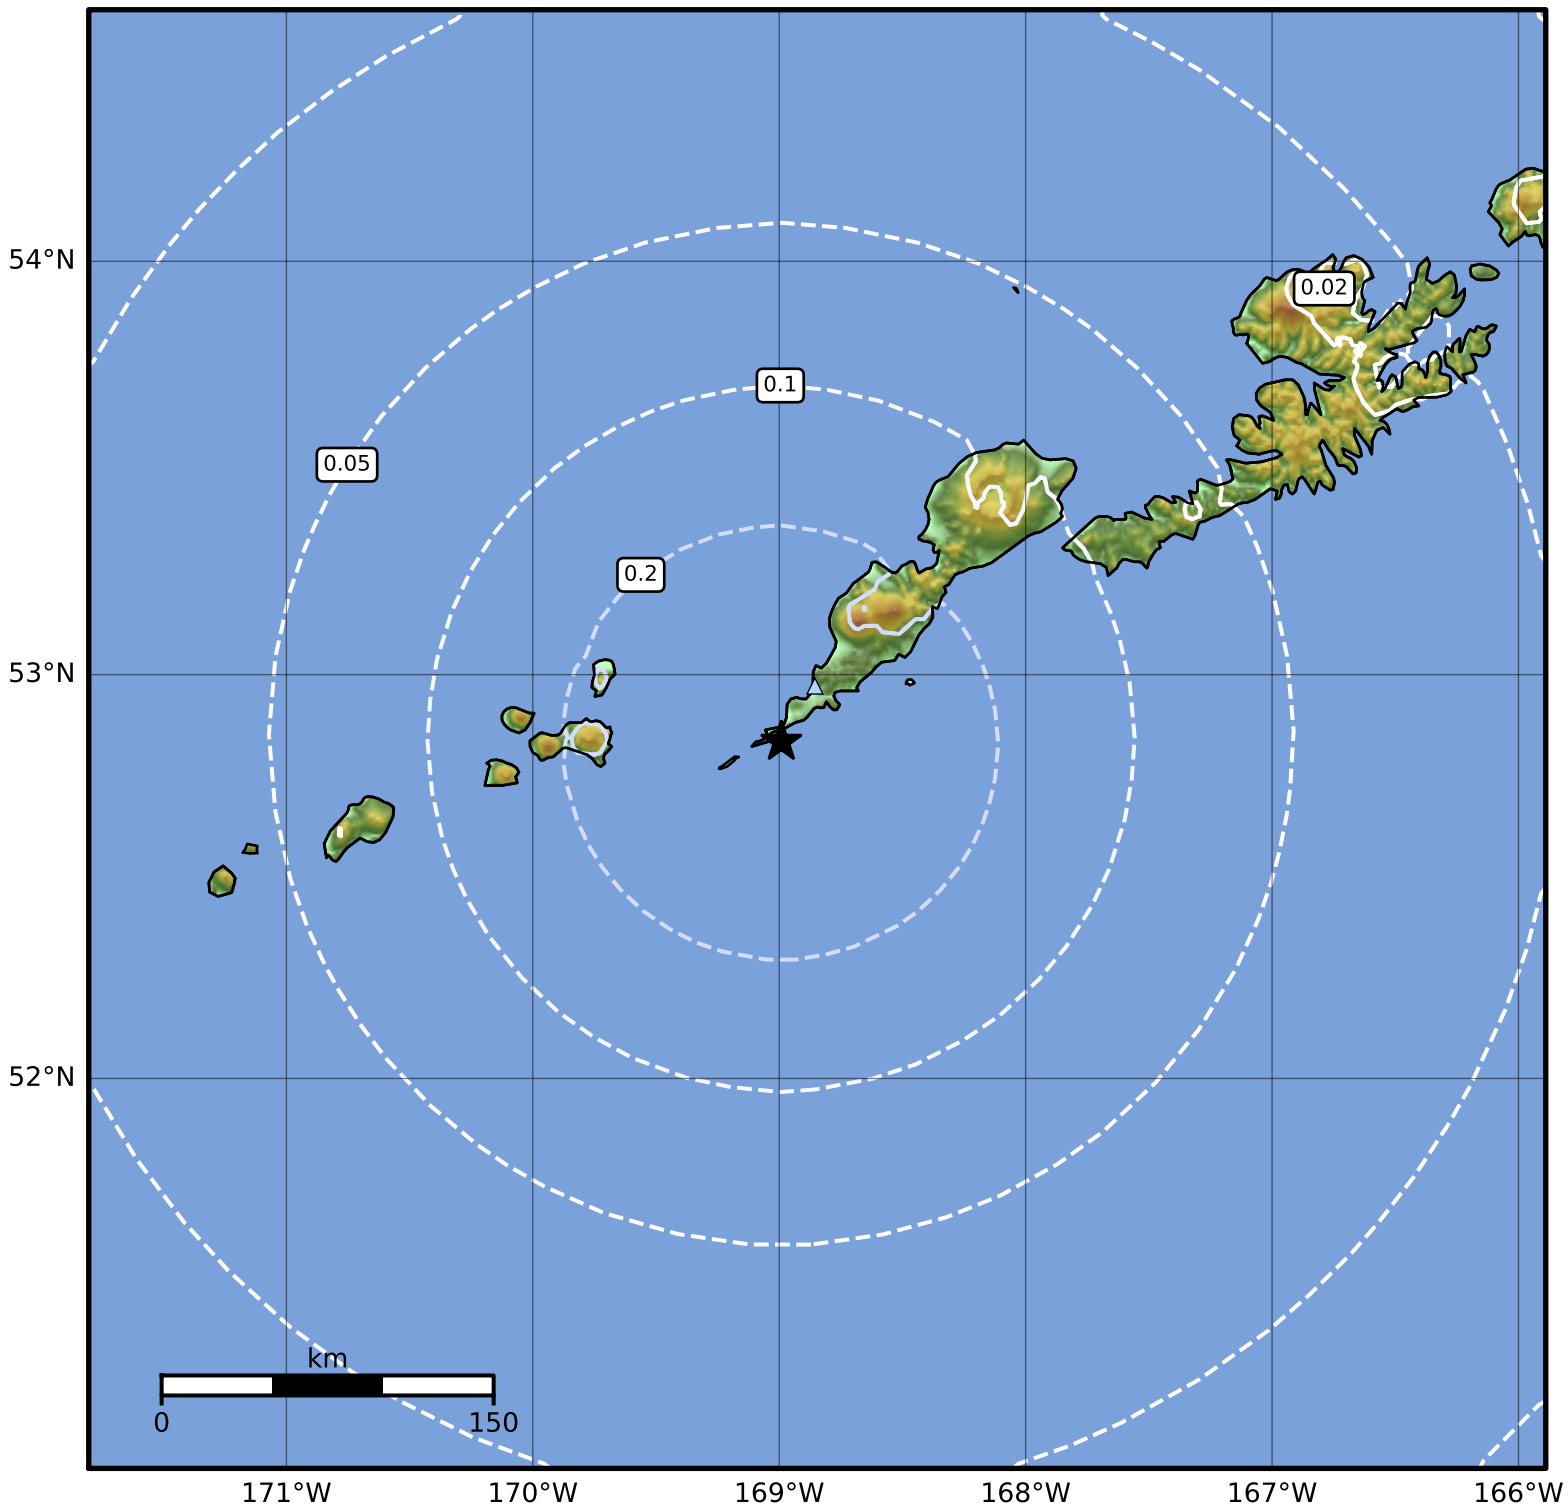

0.3 Second Peak Spectral Acceleration Map Alaska Earthquake Center
 ShakeMap: 14 km (9 miles) SW of Nikolski
 Aug 13, 2023 06:21:19 UTC M3.8 N52.84 W168.99 Depth: 48.7km ID:ak023ac7m8ef

SA(0.3) (%g)	0.1	0.2	0.5	1	2	5	10	20	50	100	200
--------------	-----	-----	-----	---	---	---	----	----	----	-----	-----

Scale based on Worden et al. (2012)

Version 2: Processed 2023-08-13T20:11:57Z

△ Seismic Instrument ○ Reported Intensity

★ Epicenter