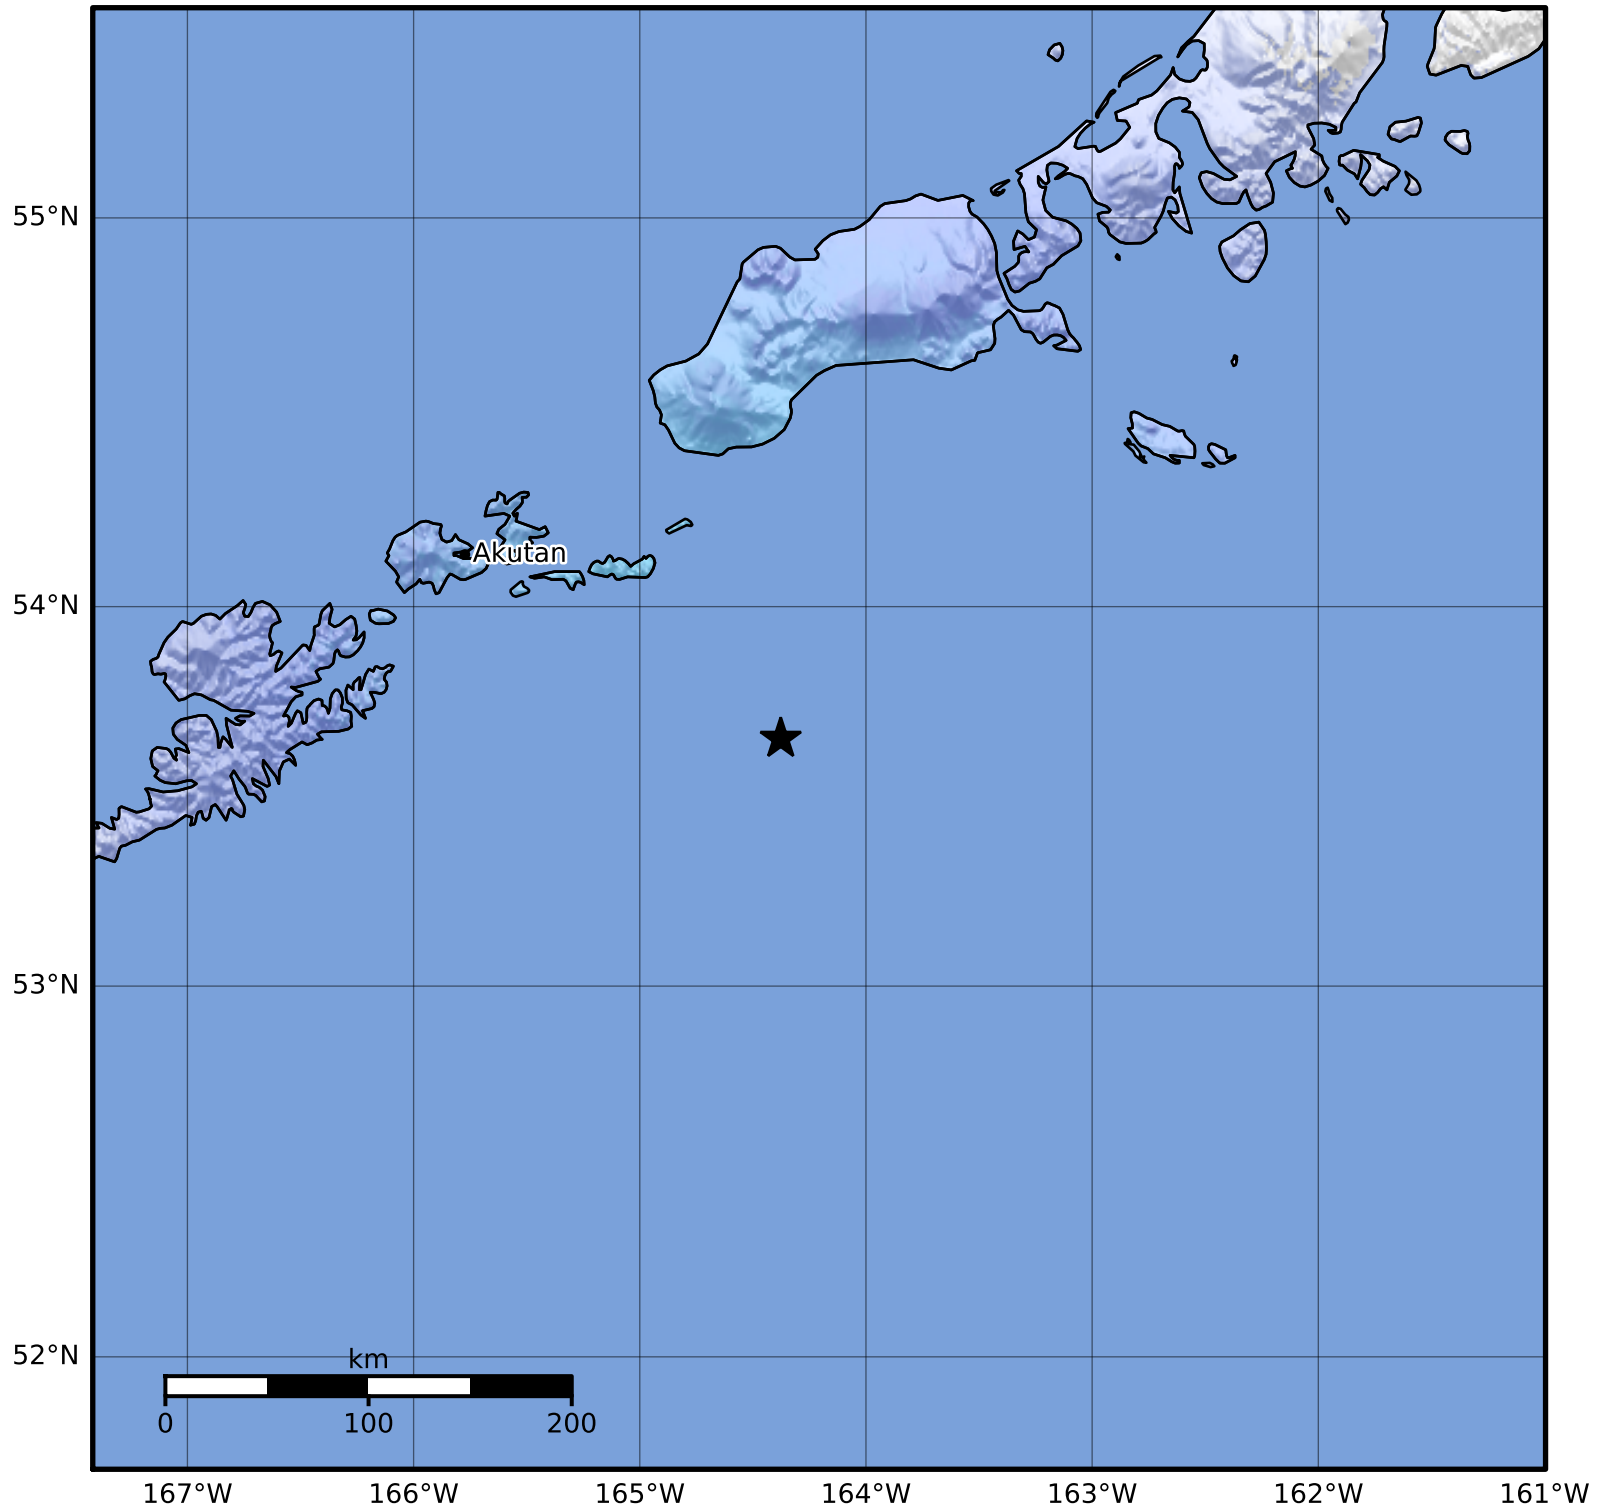

Macroseismic Intensity Map Alaska Earthquake Center
 ShakeMap: 106 km (66 miles) ESE of Akutan
 Aug 14, 2023 22:13:10 UTC M5.0 N53.65 W164.38 Depth: 15.4km ID:ak023ae4ms5c

SHAKING	Not felt	Weak	Light	Moderate	Strong	Very strong	Severe	Violent	Extreme
DAMAGE	None	None	None	Very light	Light	Moderate	Moderate/heavy	Heavy	Very heavy
PGA(%g)	<0.0464	0.297	2.76	6.2	11.5	21.5	40.1	74.7	>139
PGV(cm/s)	<0.0215	0.135	1.41	4.65	9.64	20	41.4	85.8	>178
INTENSITY	I	II-III	IV	V	VI	VII	VIII	IX	X+

Scale based on Worden et al. (2012)

Version 4: Processed 2023-08-14T22:45:49Z

△ Seismic Instrument ○ Reported Intensity

★ Epicenter