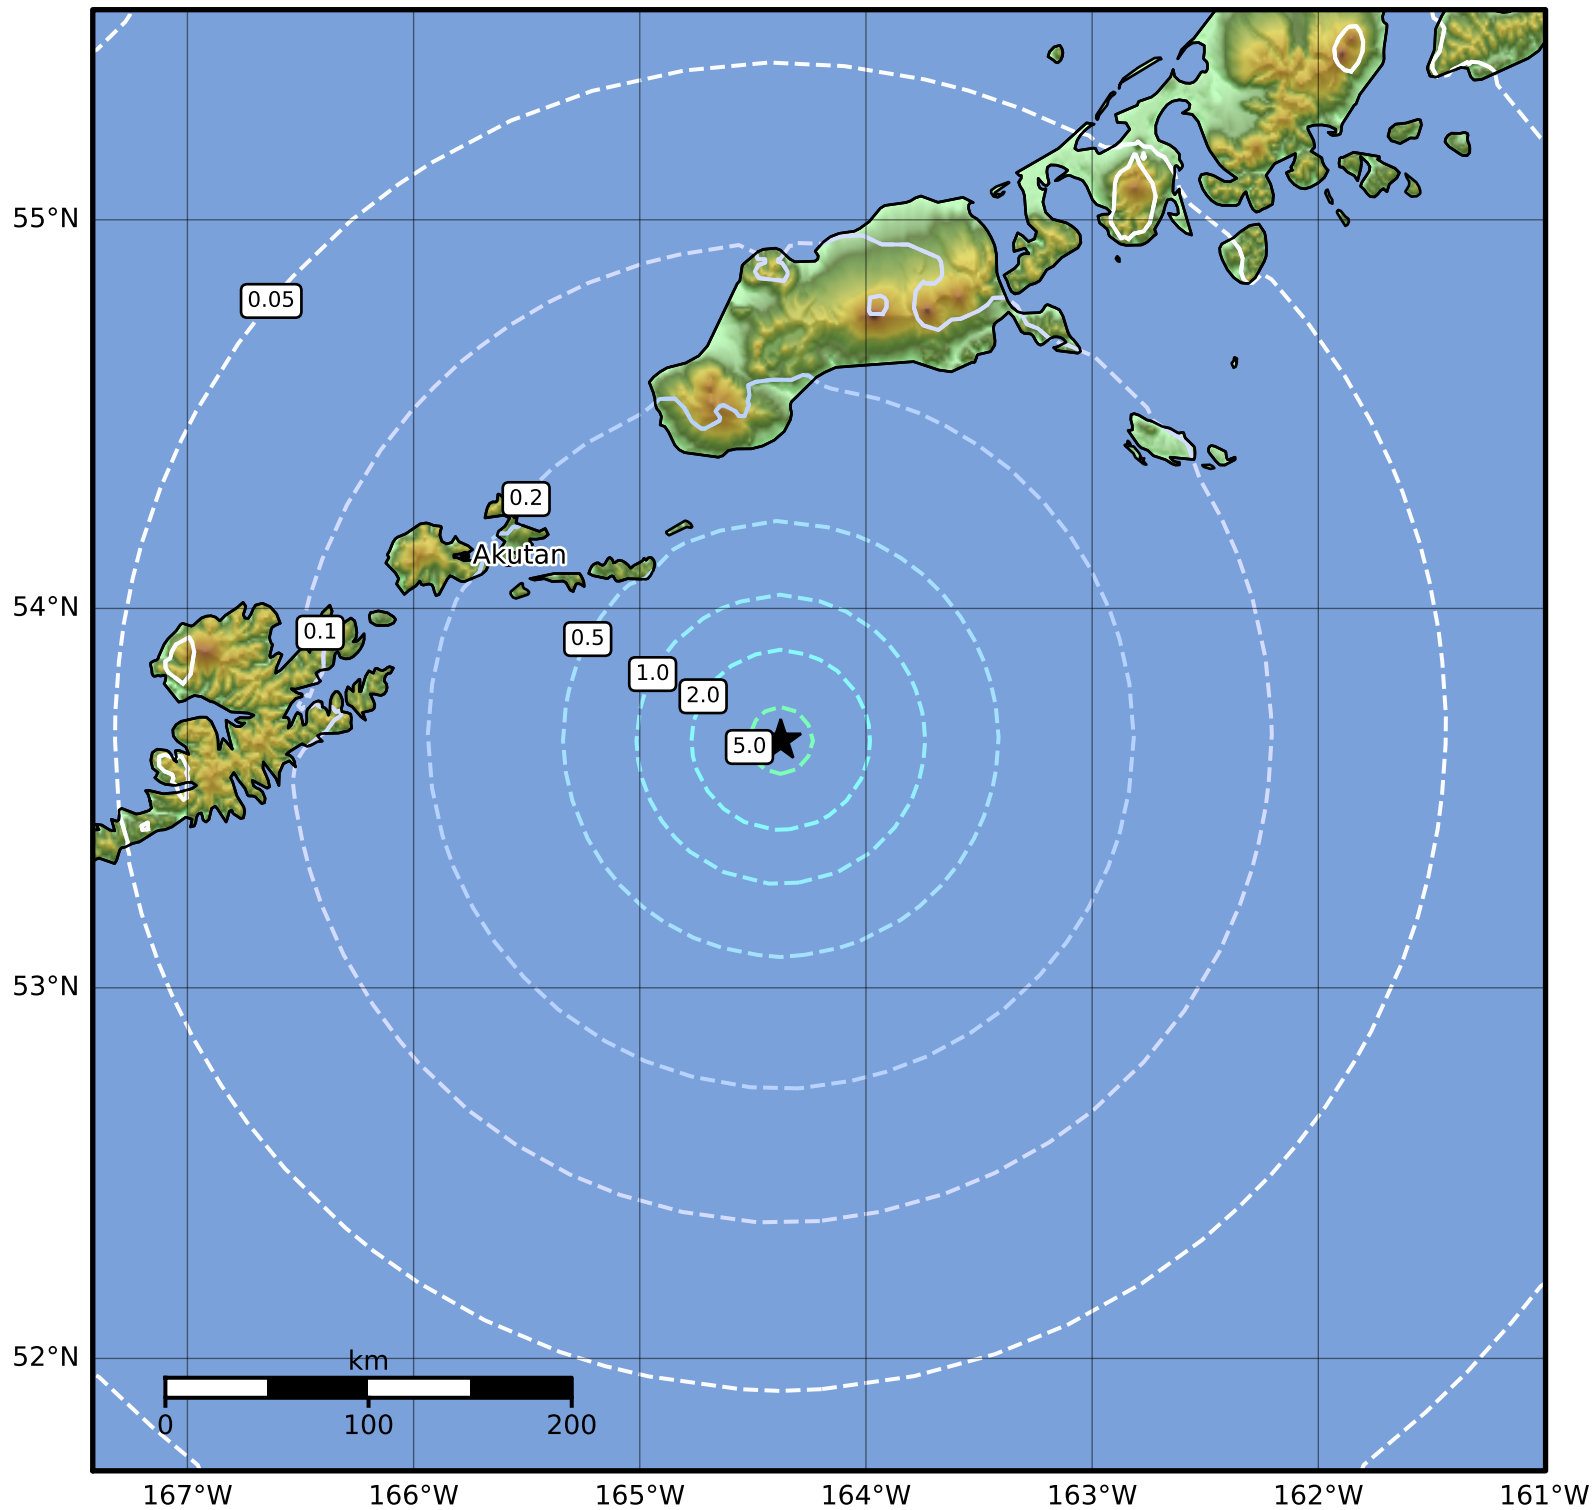

Peak Ground Acceleration Map Alaska Earthquake Center
 ShakeMap: 106 km (66 miles) ESE of Akutan
 Aug 14, 2023 22:13:10 UTC M5.0 N53.65 W164.38 Depth: 15.4km ID:ak023ae4ms5c

PGA (%g)	0.1	0.2	0.5	1	2	5	10	20	50	100	200
----------	-----	-----	-----	---	---	---	----	----	----	-----	-----

Scale based on Worden et al. (2012)

Version 4: Processed 2023-08-14T22:45:49Z

△ Seismic Instrument ○ Reported Intensity

★ Epicenter