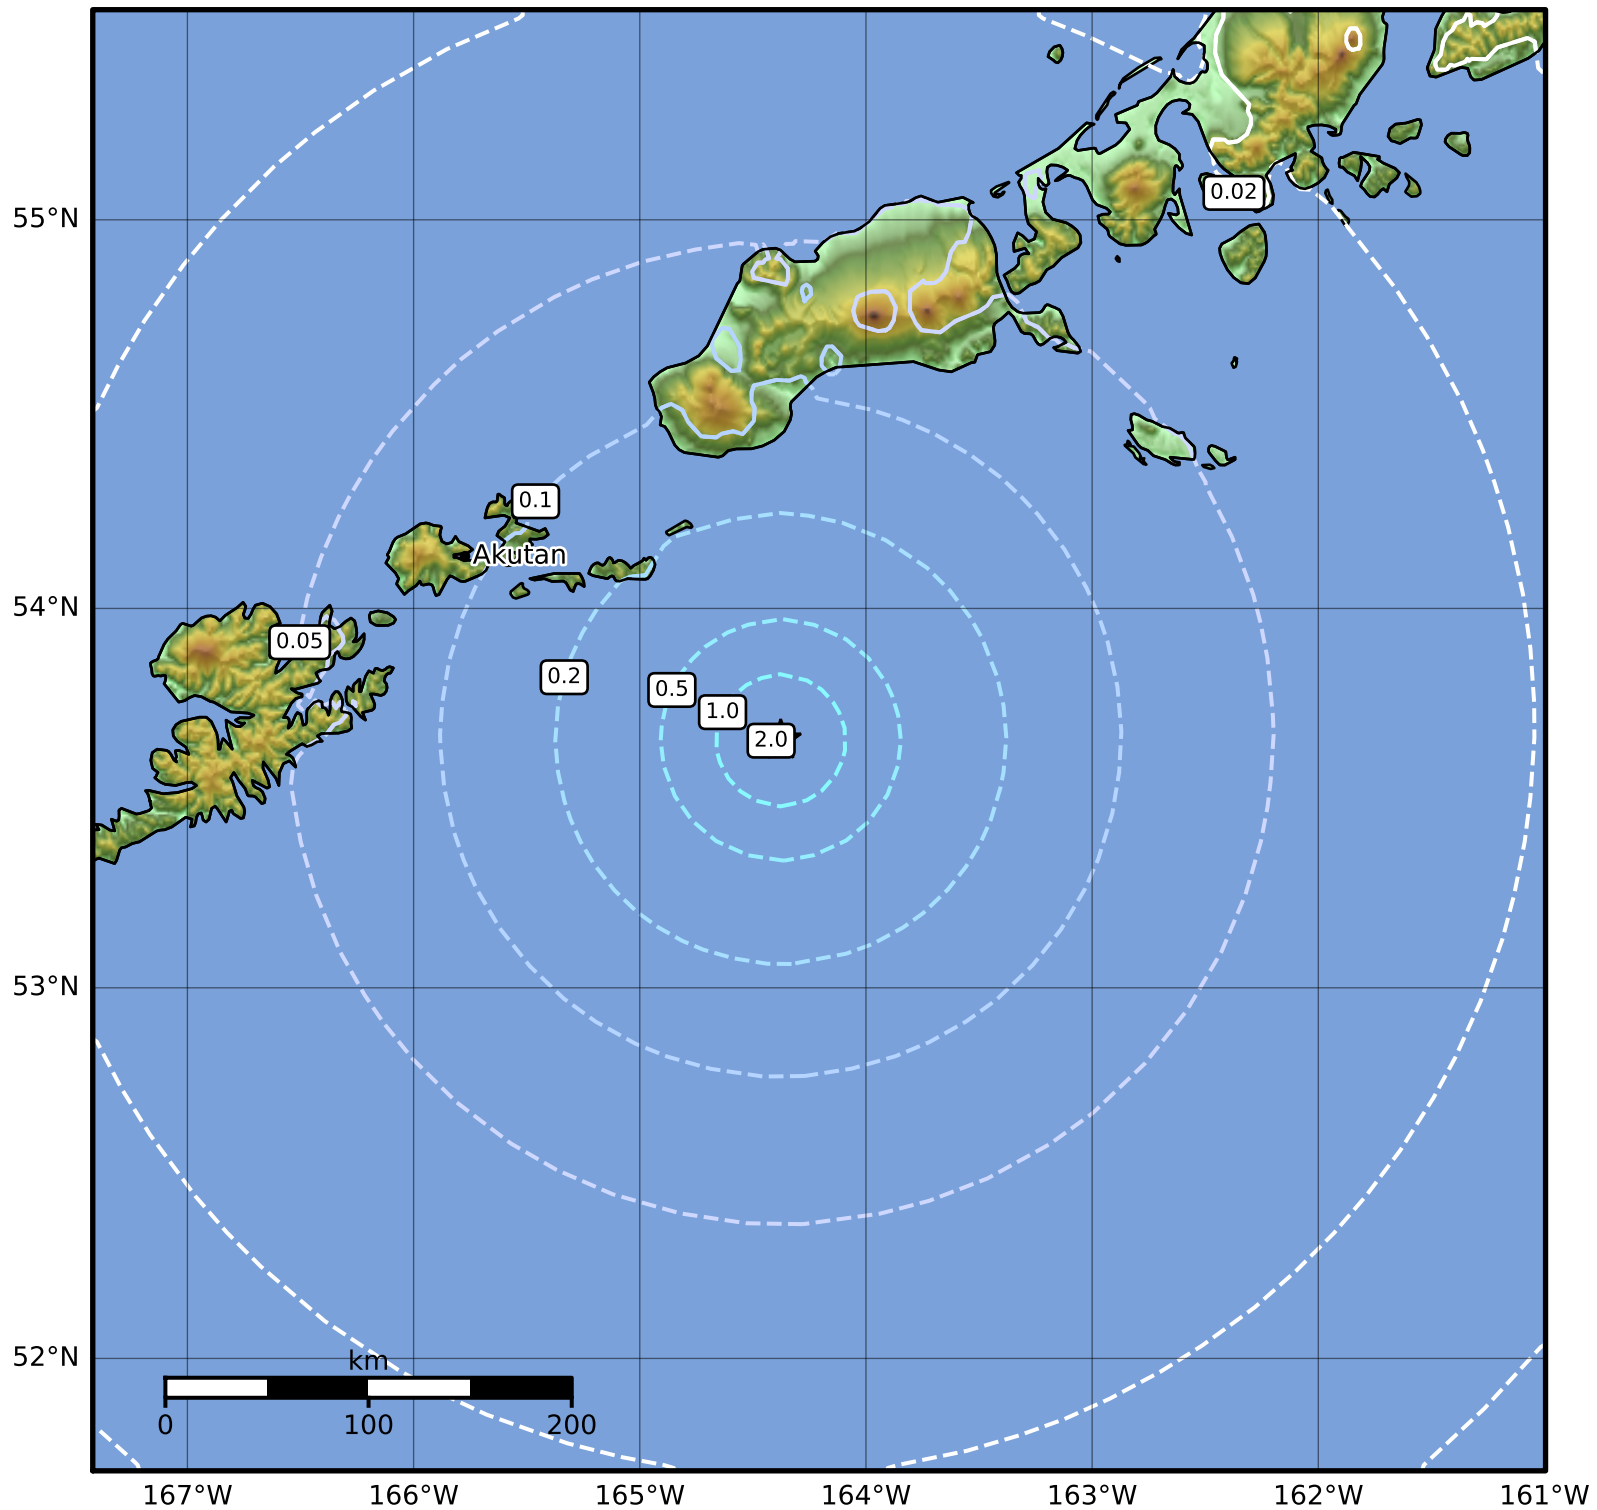

Peak Ground Velocity Map Alaska Earthquake Center
ShakeMap: 106 km (66 miles) ESE of Akutan
Aug 14, 2023 22:13:10 UTC M5.0 N53.65 W164.38 Depth: 15.4km ID:ak023ae4ms5c

Scale based on Worden et al. (2012)

Version 4: Processed 2023-08-14T22:45:49Z

△ Seismic Instrument ○ Reported Intensity

★ Epicenter