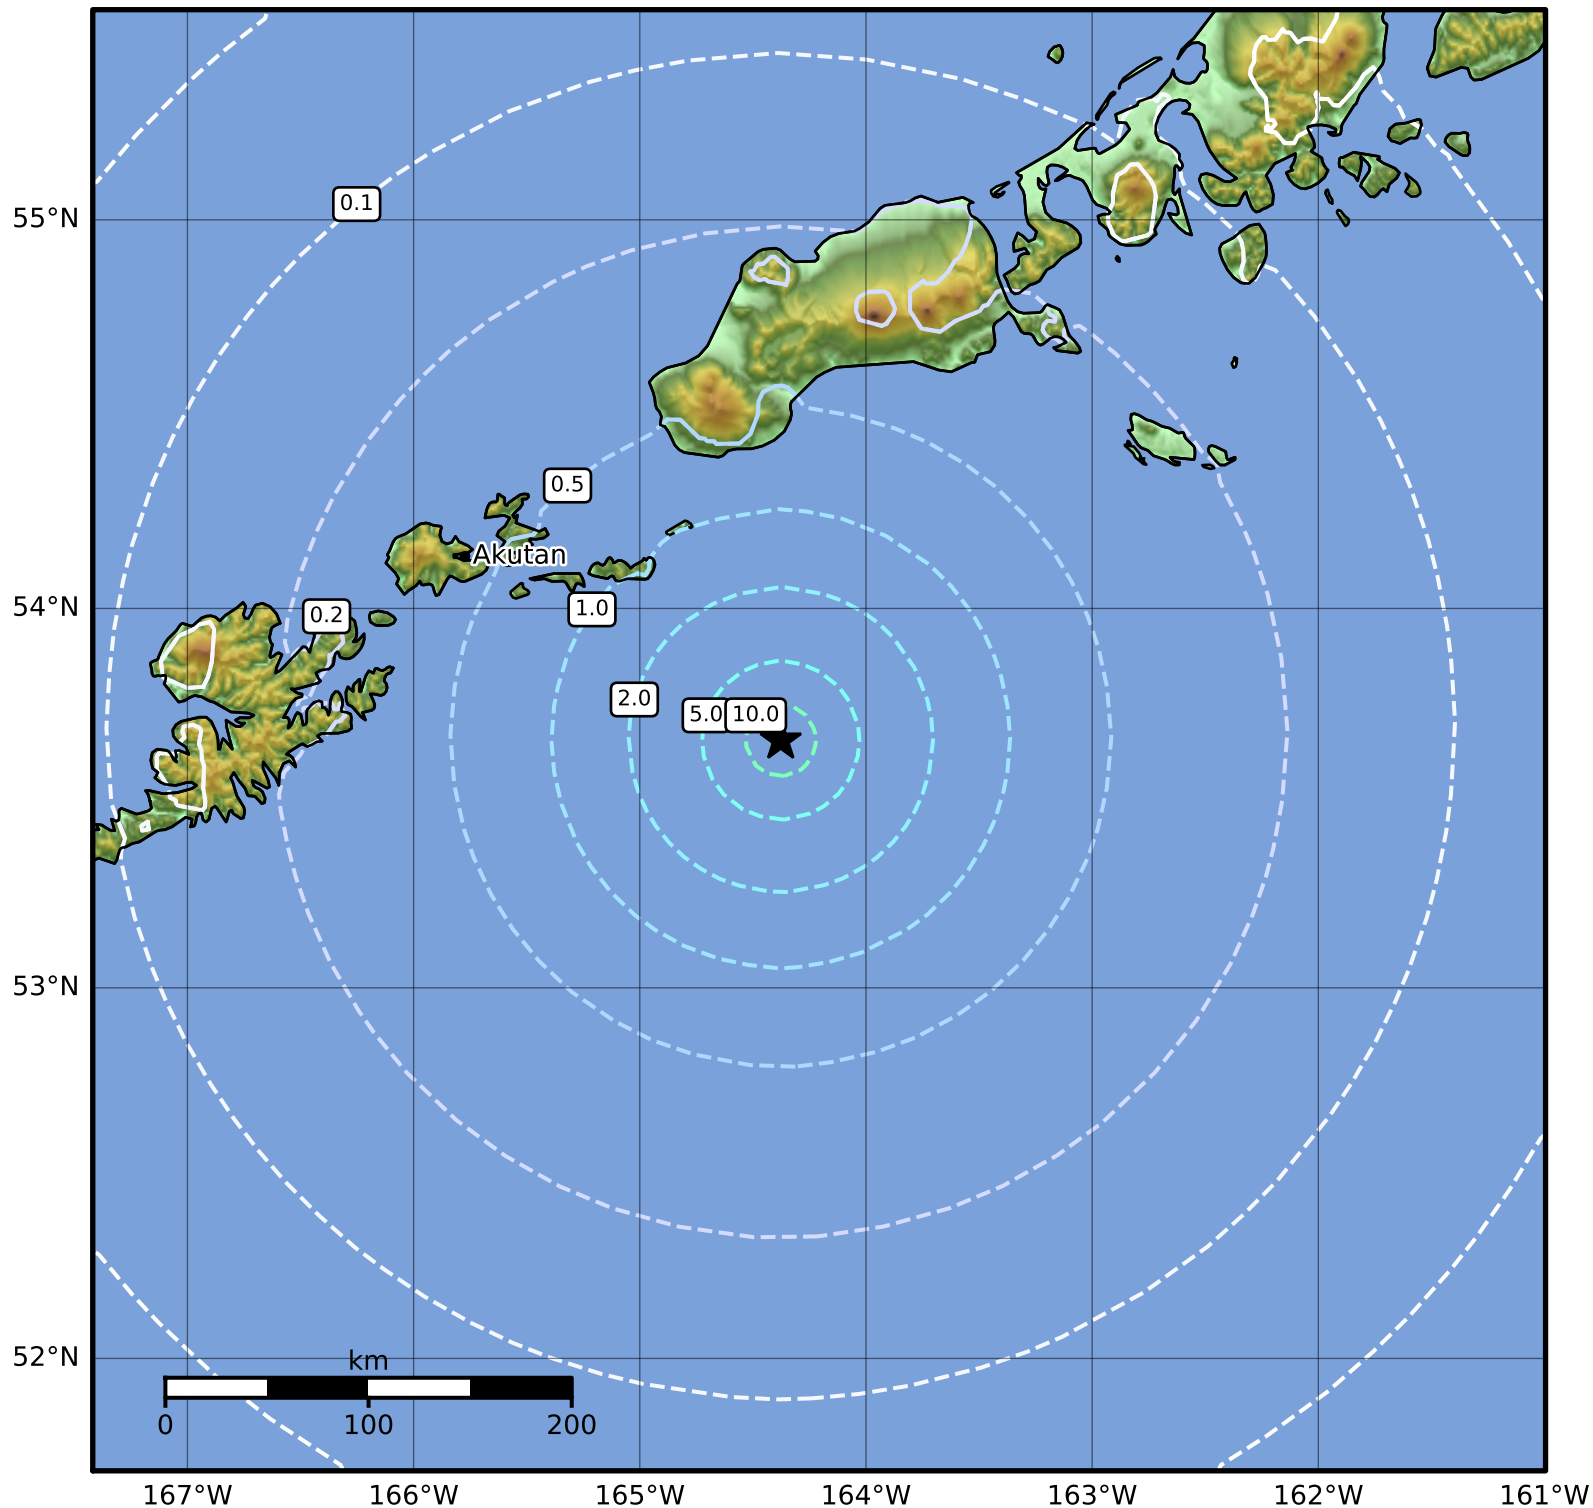

0.3 Second Peak Spectral Acceleration Map Alaska Earthquake Center
 ShakeMap: 106 km (66 miles) ESE of Akutan
 Aug 14, 2023 22:13:10 UTC M5.0 N53.65 W164.38 Depth: 15.4km ID:ak023ae4ms5c

SA(0.3) (%g)	0.1	0.2	0.5	1	2	5	10	20	50	100	200
--------------	-----	-----	-----	---	---	---	----	----	----	-----	-----

Scale based on Worden et al. (2012)

Version 4: Processed 2023-08-14T22:45:49Z

△ Seismic Instrument ○ Reported Intensity

★ Epicenter