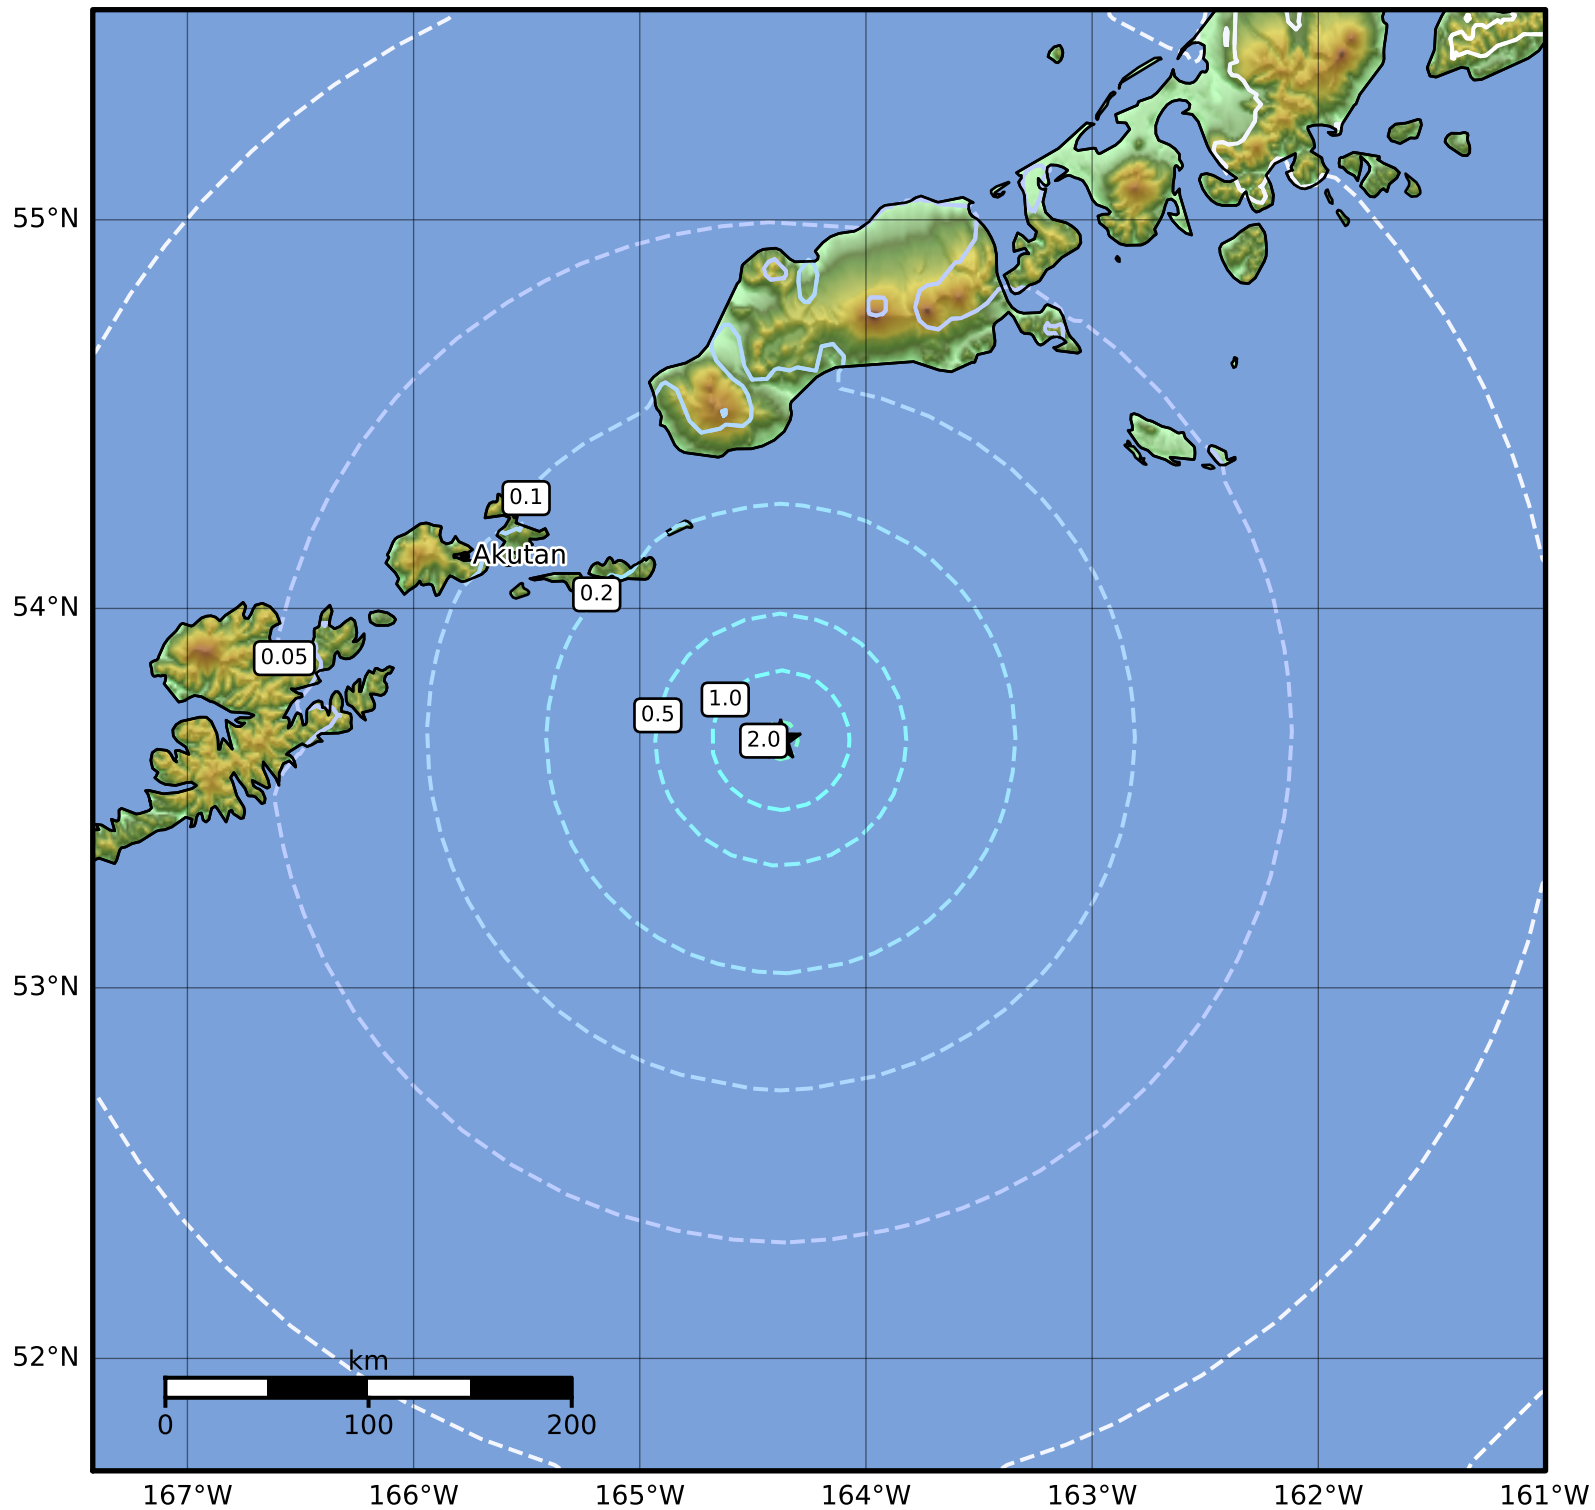

1.0 Second Peak Spectral Acceleration Map Alaska Earthquake Center  
 ShakeMap: 106 km (66 miles) ESE of Akutan  
 Aug 14, 2023 22:13:10 UTC M5.0 N53.65 W164.38 Depth: 15.4km ID:ak023ae4ms5c

SA(1.0) (%g)	0.1	0.2	0.5	1	2	5	10	20	50	100	200

Scale based on Worden et al. (2012)

Version 4: Processed 2023-08-14T22:45:49Z

△ Seismic Instrument ○ Reported Intensity

★ Epicenter