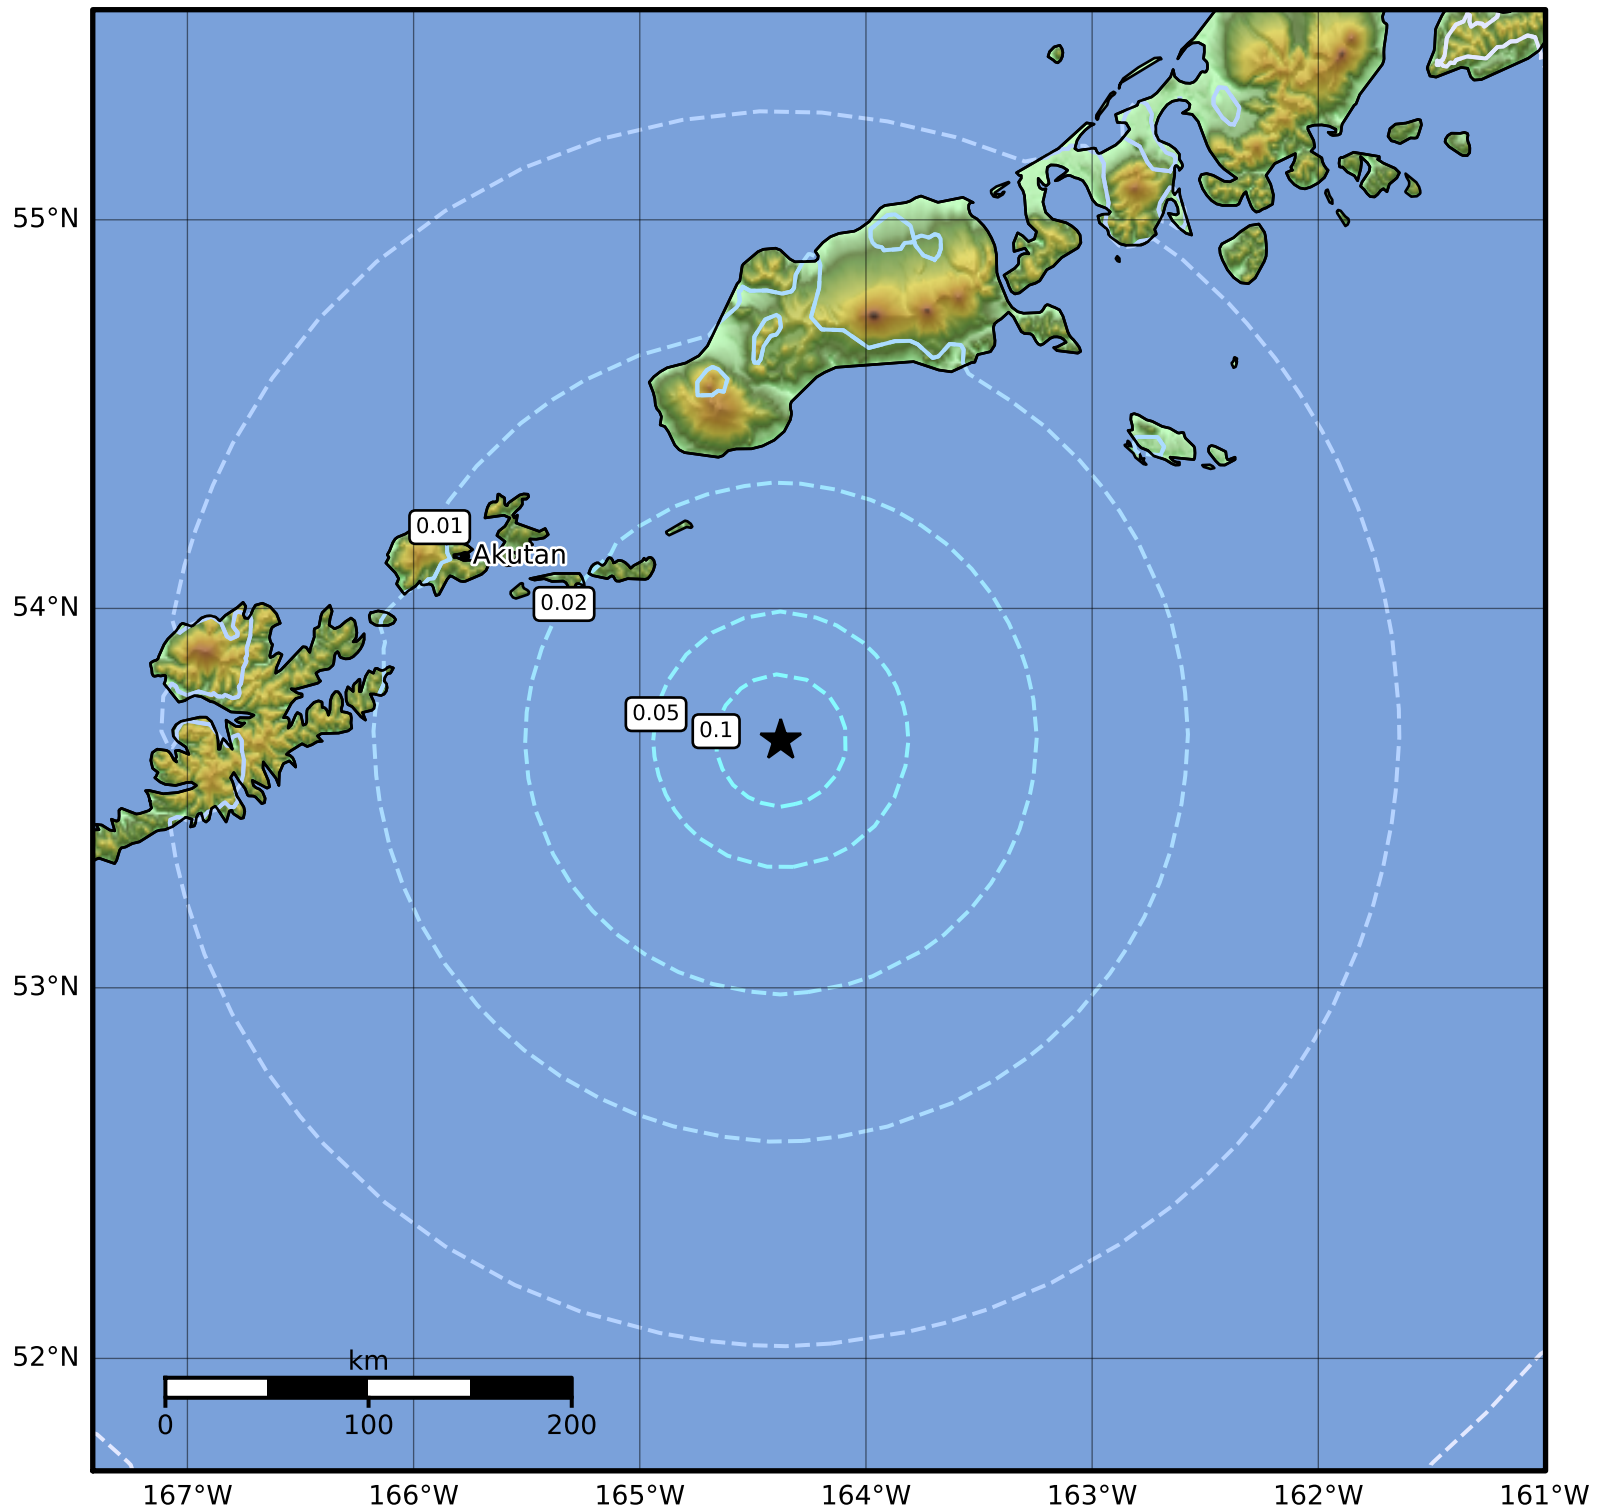

3.0 Second Peak Spectral Acceleration Map Alaska Earthquake Center
ShakeMap: 106 km (66 miles) ESE of Akutan
Aug 14, 2023 22:13:10 UTC M5.0 N53.65 W164.38 Depth: 15.4km ID:ak023ae4ms5c

Scale based on Worden et al. (2012)

Version 4: Processed 2023-08-14T22:45:49Z

△ Seismic Instrument ○ Reported Intensity

★ Epicenter