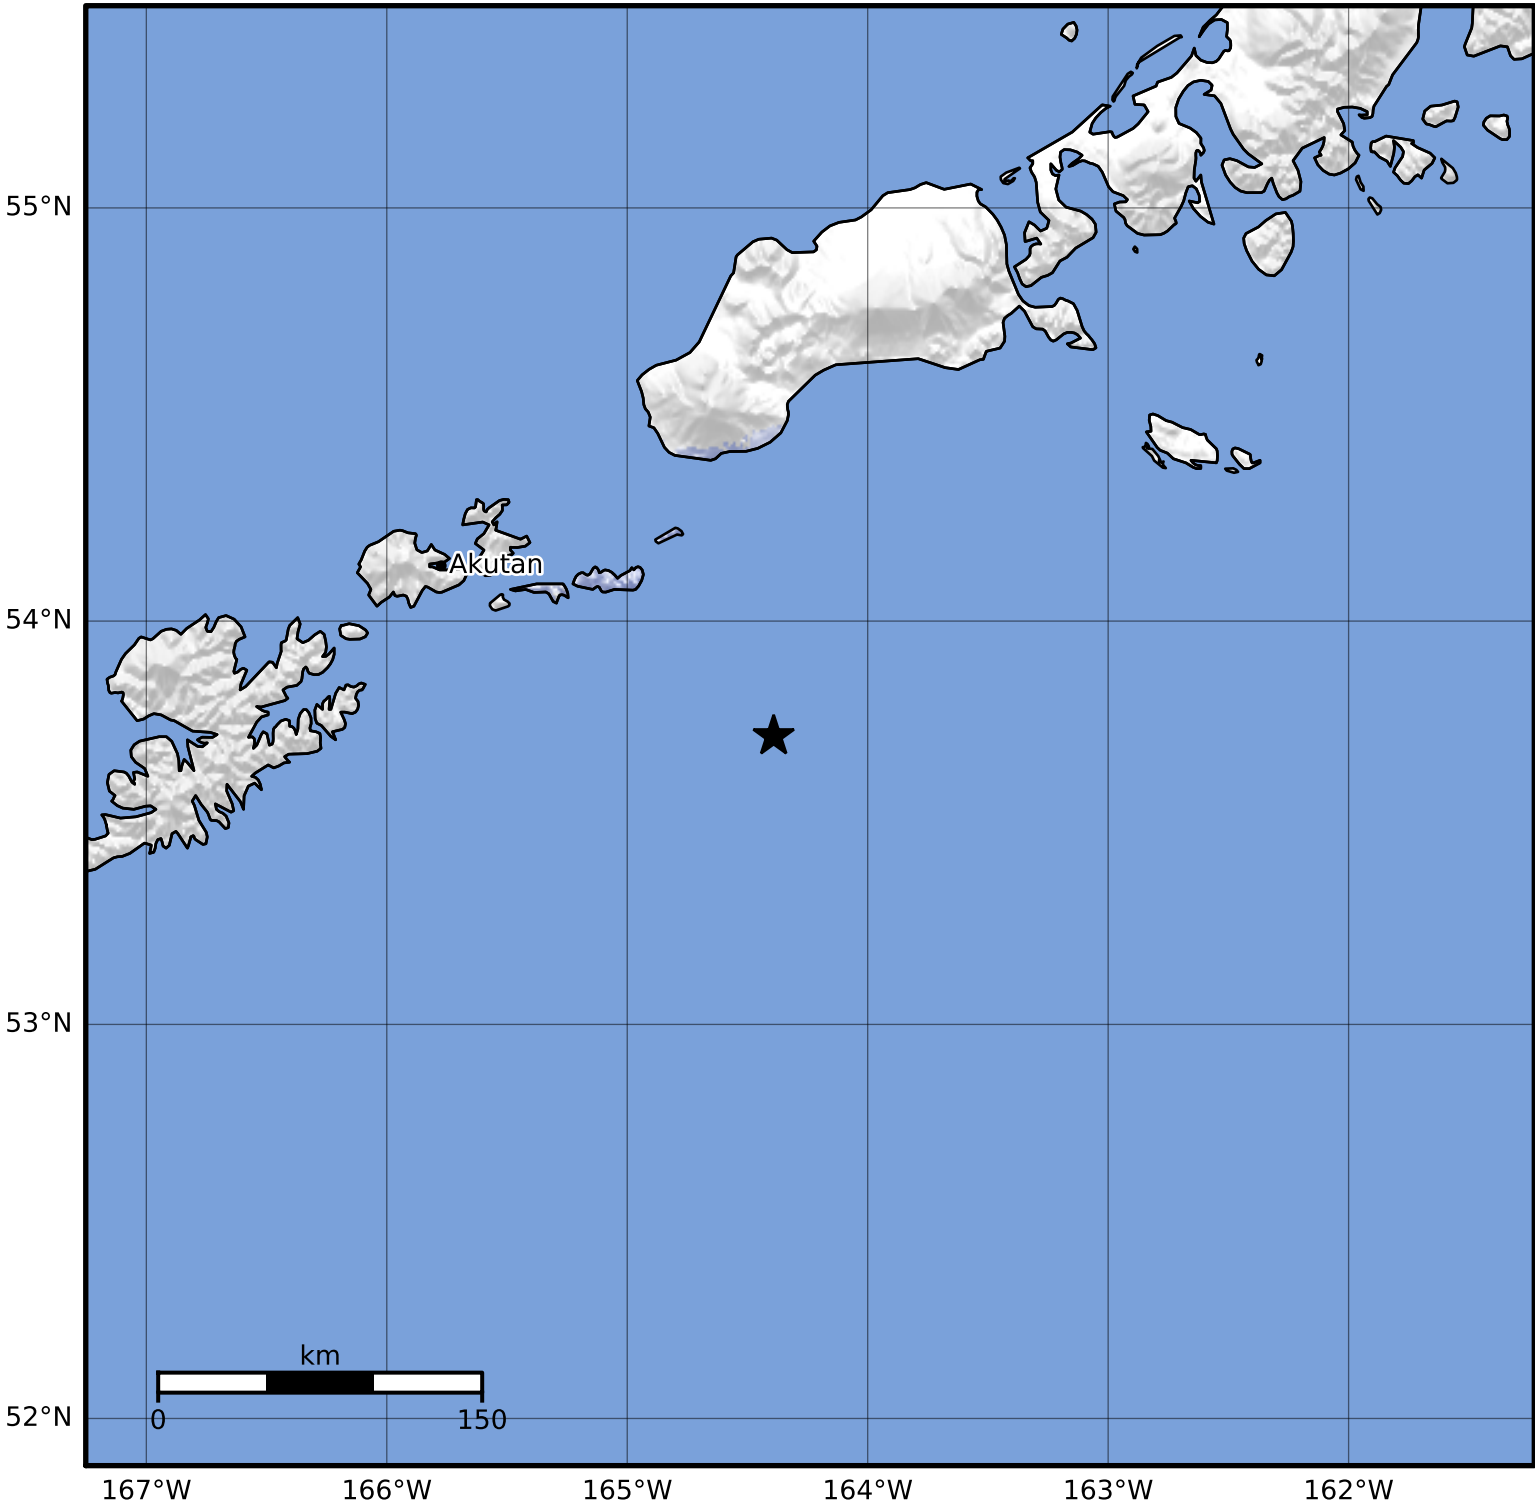

Macroseismic Intensity Map Alaska Earthquake Center  
 ShakeMap: 102 km (63 miles) ESE of Akutan  
 Aug 14, 2023 22:15:54 UTC M3.9 N53.72 W164.39 Depth: 25.6km ID:ak023ae4n1q7

SHAKING	Not felt	Weak	Light	Moderate	Strong	Very strong	Severe	Violent	Extreme
DAMAGE	None	None	None	Very light	Light	Moderate	Moderate/heavy	Heavy	Very heavy
PGA(%g)	<0.0464	0.297	2.76	6.2	11.5	21.5	40.1	74.7	>139
PGV(cm/s)	<0.0215	0.135	1.41	4.65	9.64	20	41.4	85.8	>178
INTENSITY	<b>I</b>	<b>II-III</b>	<b>IV</b>	<b>V</b>	<b>VI</b>	<b>VII</b>	<b>VIII</b>	<b>IX</b>	<b>X+</b>

Scale based on Worden et al. (2012)

Version 2: Processed 2023-08-15T18:16:27Z

△ Seismic Instrument ○ Reported Intensity

★ Epicenter