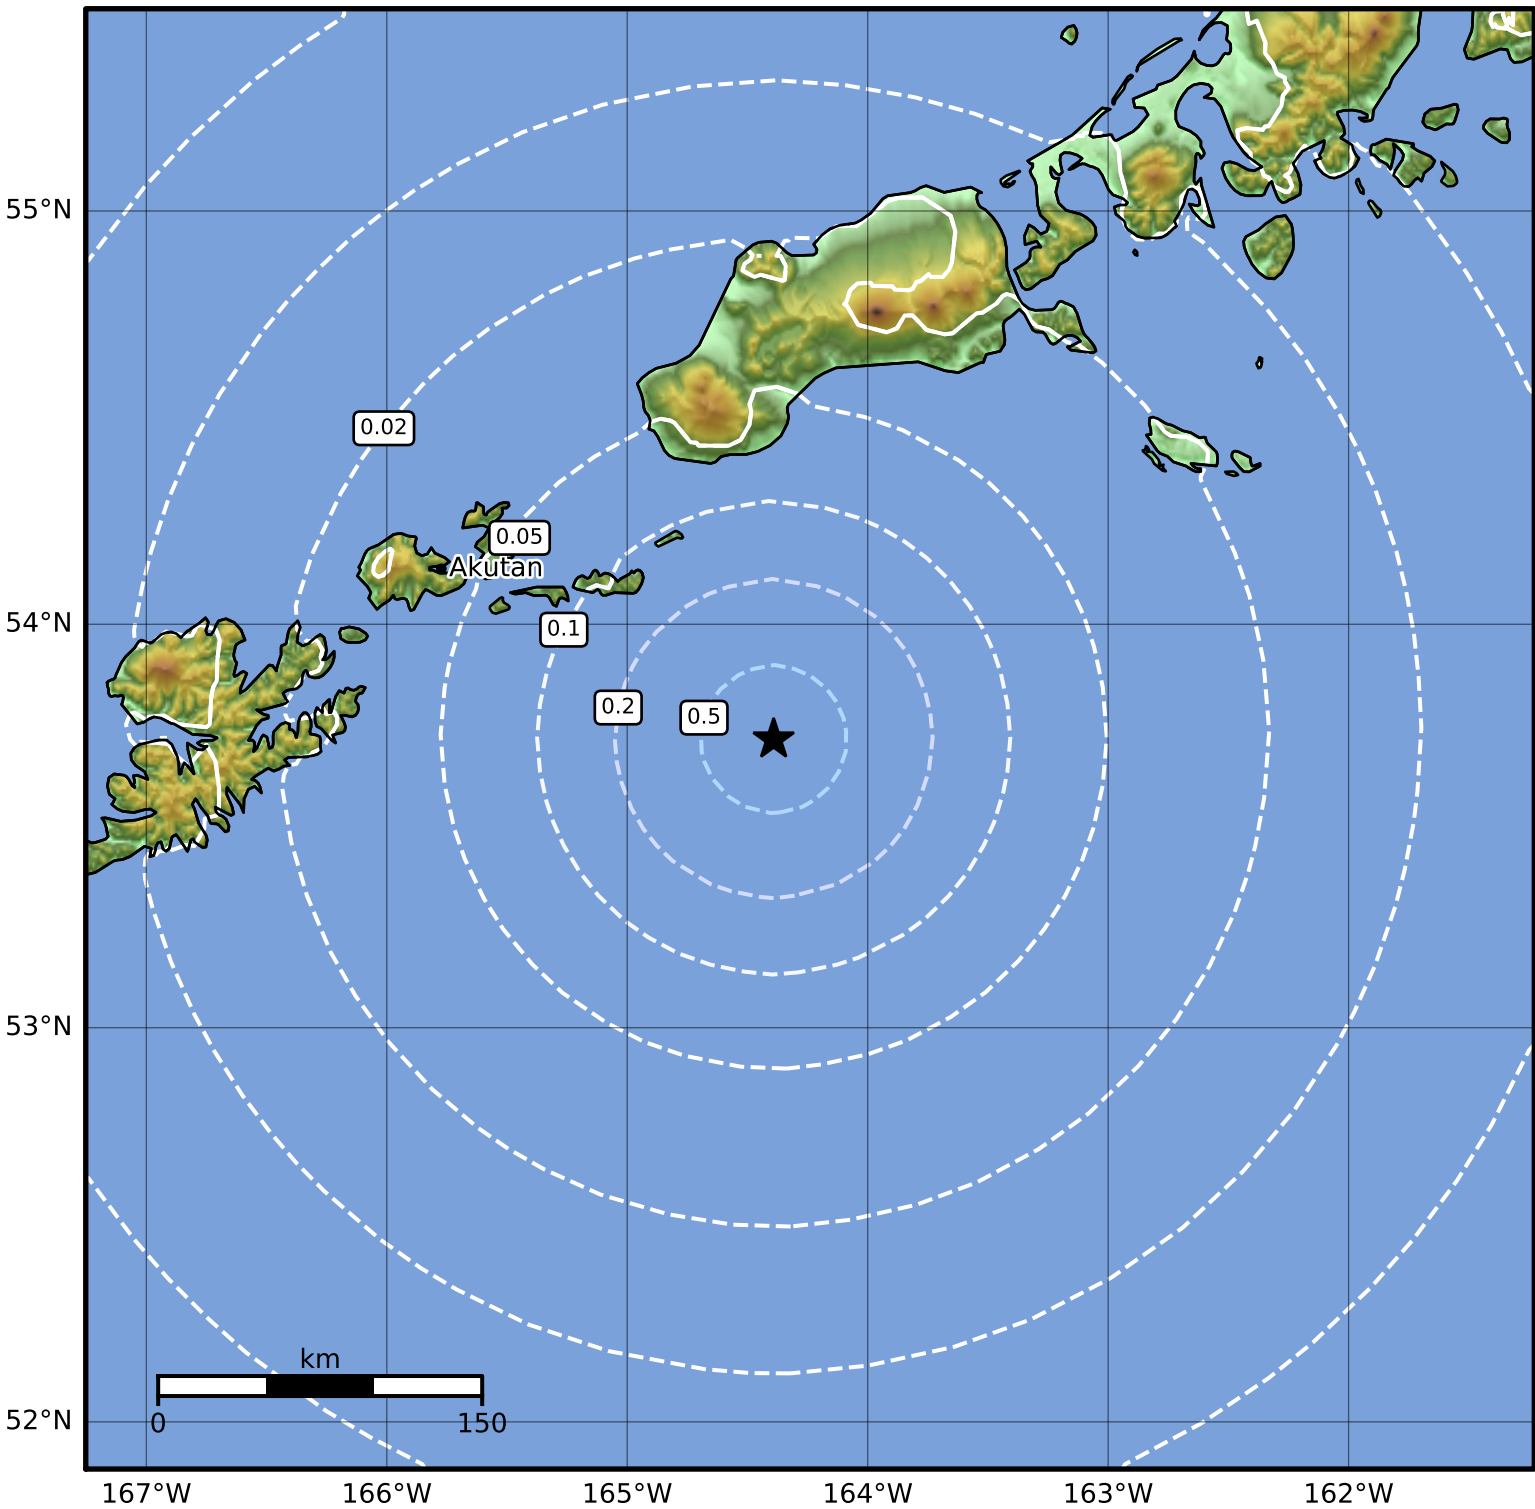

0.3 Second Peak Spectral Acceleration Map Alaska Earthquake Center
ShakeMap: 102 km (63 miles) ESE of Akutan
Aug 14, 2023 22:15:54 UTC M3.9 N53.72 W164.39 Depth: 25.6km ID:ak023ae4n1q7

SA(0.3) (%g)	0.1	0.2	0.5	1	2	5	10	20	50	100	200
---------------------	------------	------------	------------	----------	----------	----------	-----------	-----------	-----------	------------	------------

Scale based on Worden et al. (2012)

△ Seismic Instrument ○ Reported Intensity

★ Epicenter

Version 2: Processed 2023-08-15T18:16:27Z