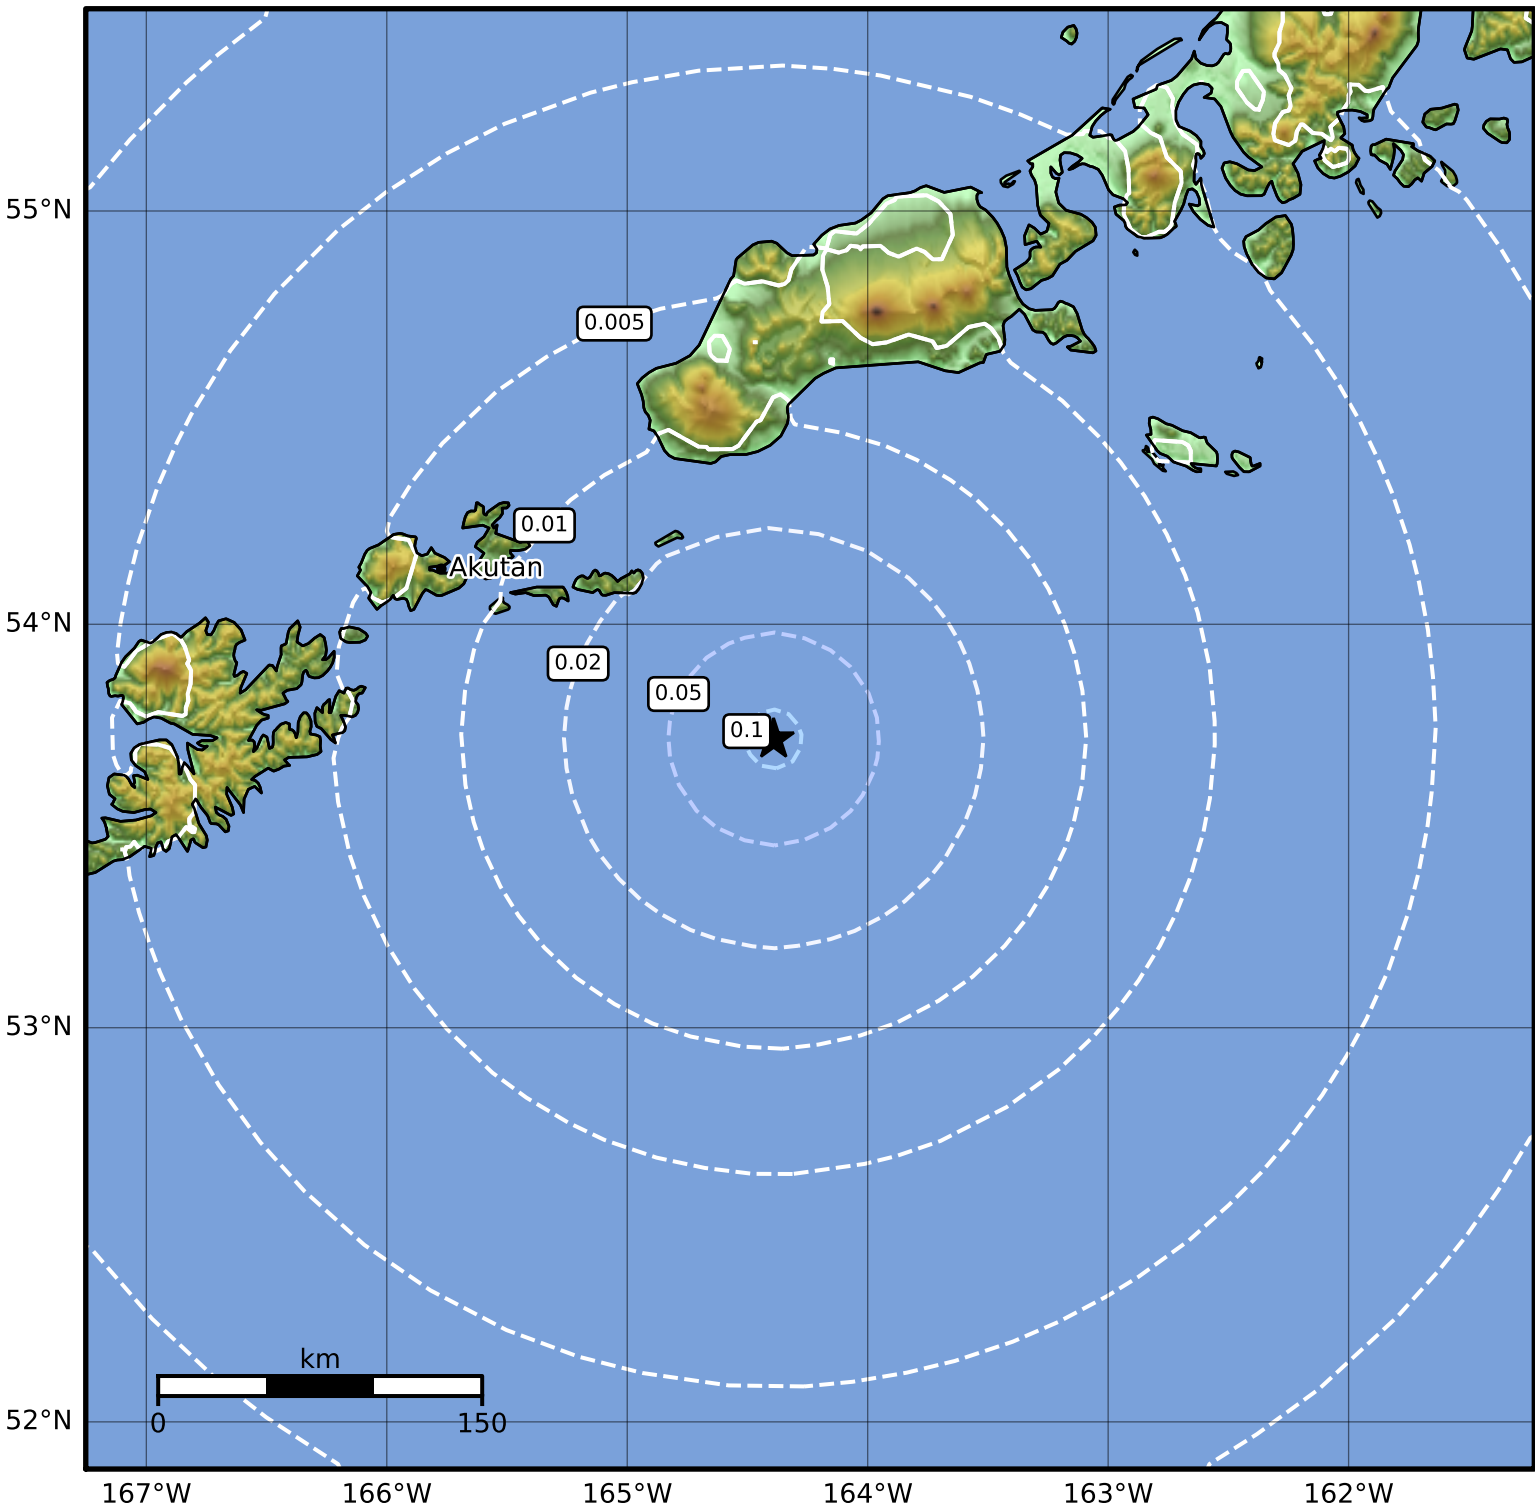

1.0 Second Peak Spectral Acceleration Map Alaska Earthquake Center
 ShakeMap: 102 km (63 miles) ESE of Akutan
 Aug 14, 2023 22:15:54 UTC M3.9 N53.72 W164.39 Depth: 25.6km ID:ak023ae4n1q7

SA(1.0) (%g)	0.1	0.2	0.5	1	2	5	10	20	50	100	200
---------------------	------------	------------	------------	----------	----------	----------	-----------	-----------	-----------	------------	------------

Scale based on Worden et al. (2012)

Version 2: Processed 2023-08-15T18:16:27Z

△ Seismic Instrument ○ Reported Intensity

★ Epicenter