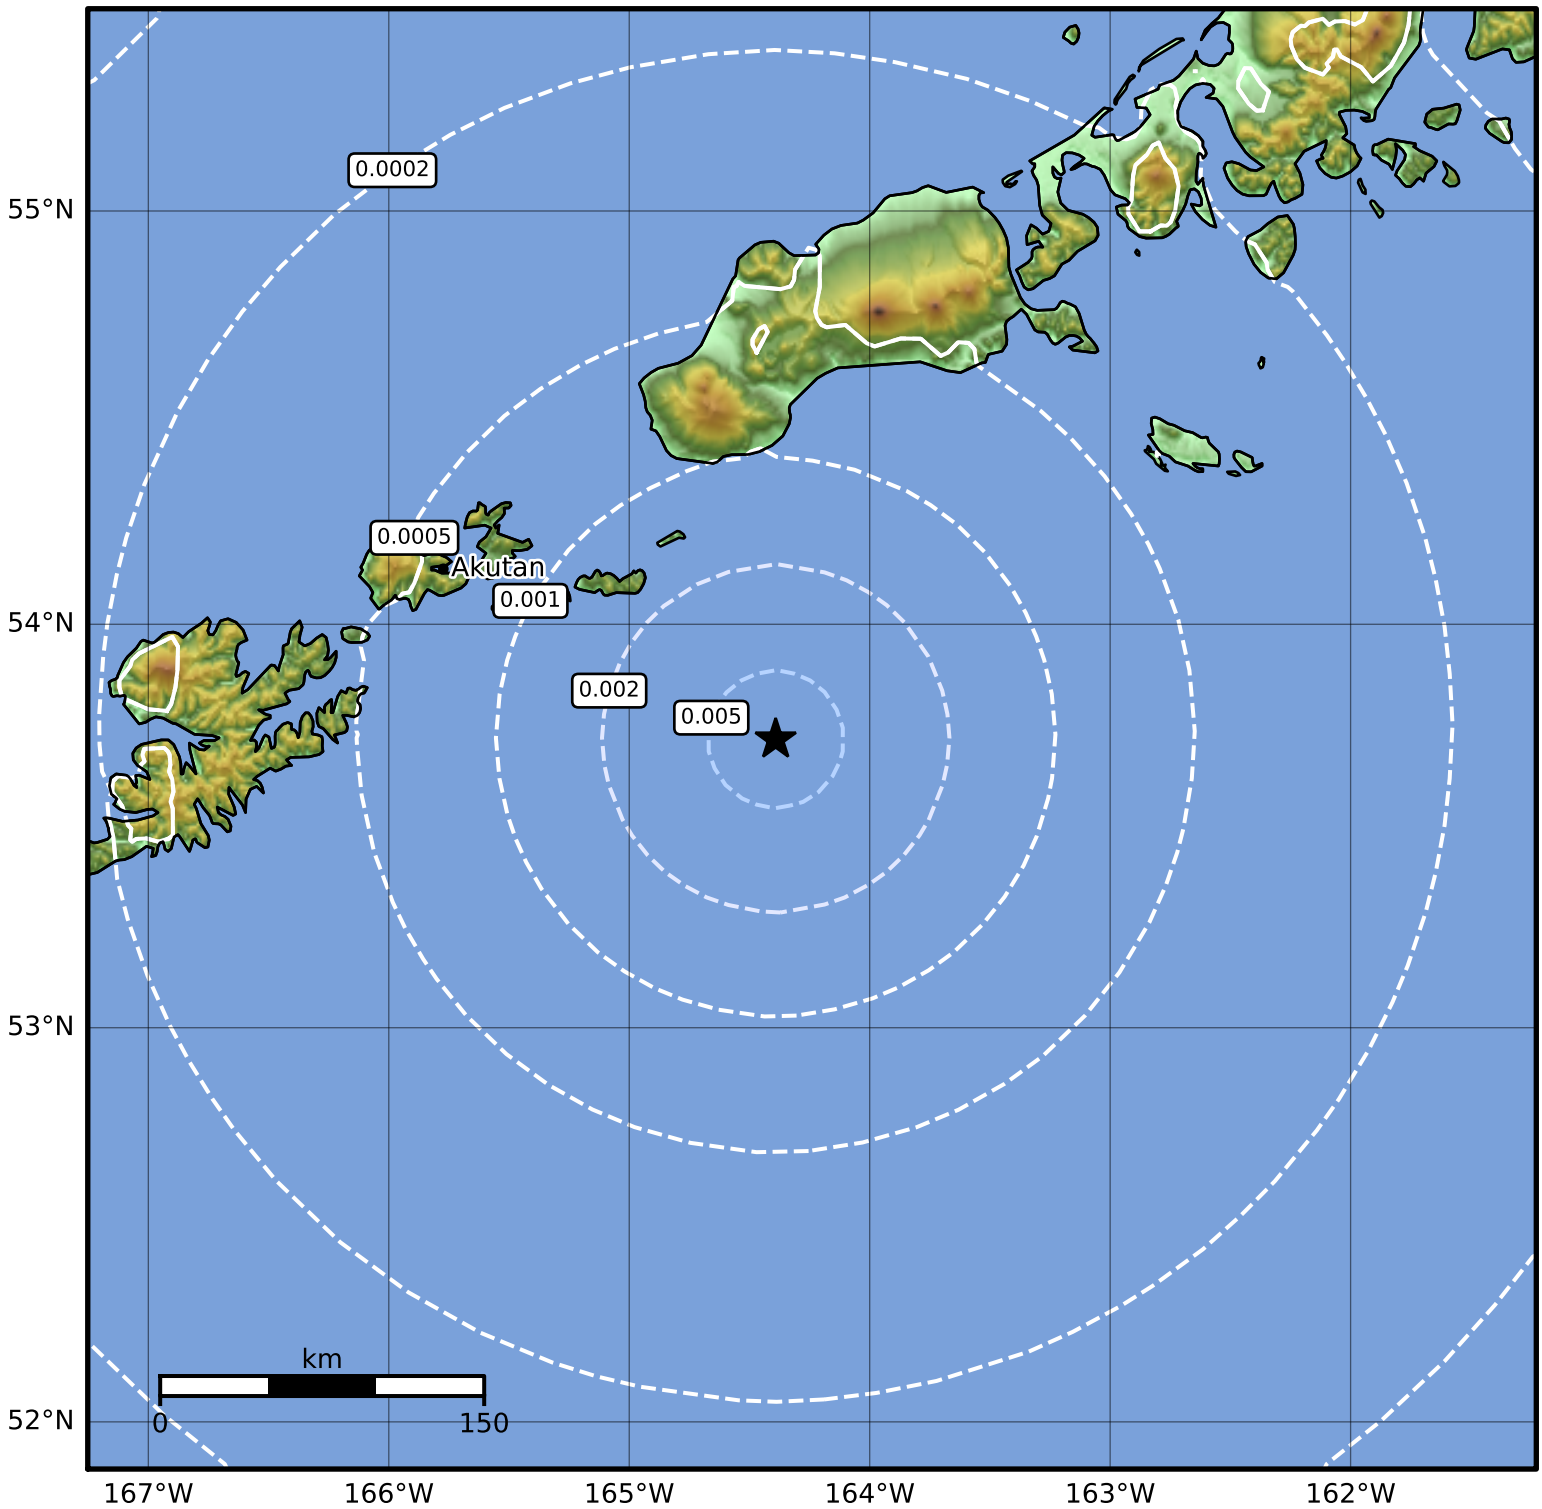

3.0 Second Peak Spectral Acceleration Map Alaska Earthquake Center
ShakeMap: 102 km (63 miles) ESE of Akutan
Aug 14, 2023 22:15:54 UTC M3.9 N53.72 W164.39 Depth: 25.6km ID:ak023ae4n1q7

Scale based on Worden et al. (2012)

△ Seismic Instrument ○ Reported Intensity

★ Epicenter

Version 2: Processed 2023-08-15T18:16:27Z