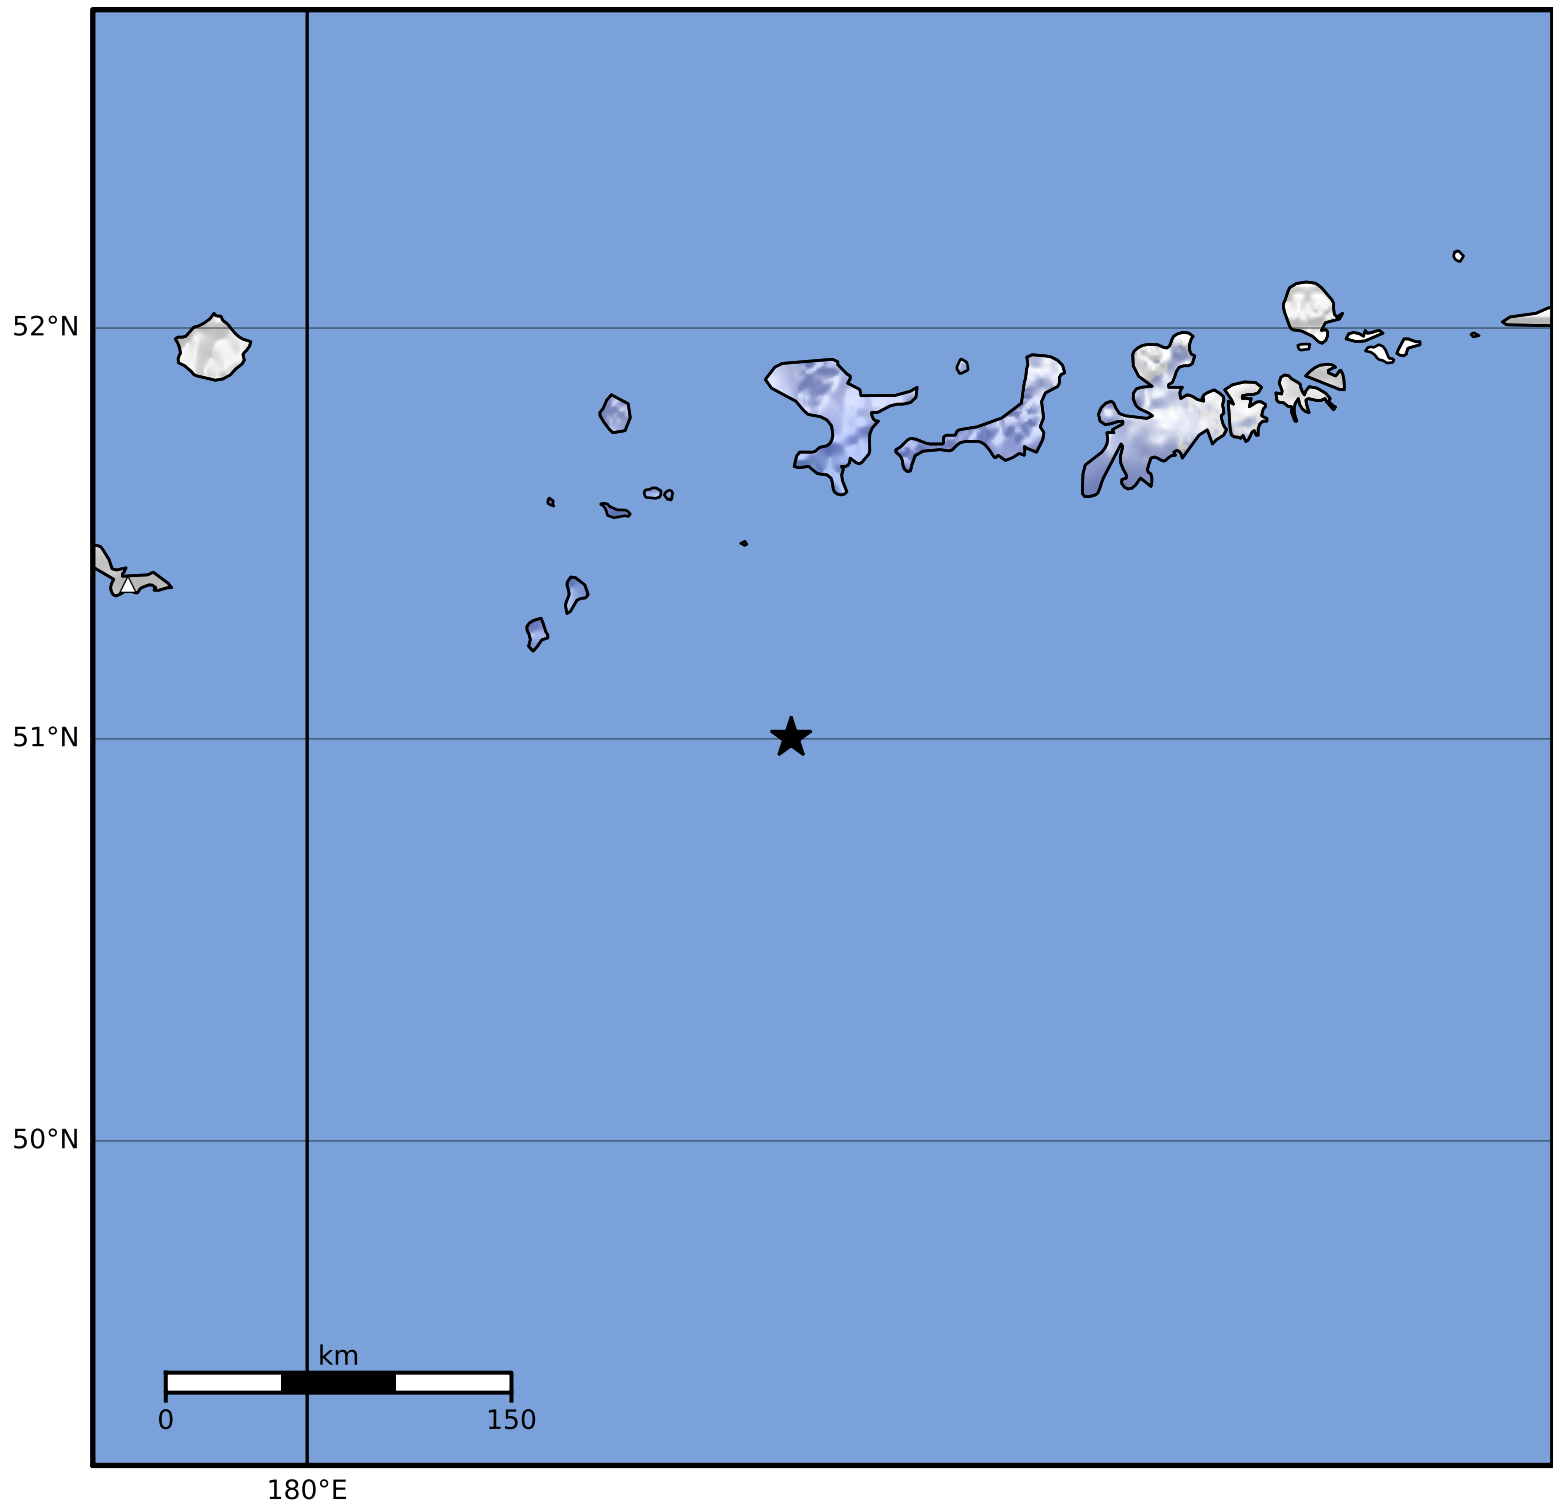

Macroseismic Intensity Map Alaska Earthquake Center
 ShakeMap: 140 km (87 miles) SW of Adak
 Aug 15, 2023 16:20:54 UTC M4.4 N51.00 W178.11 Depth: 14.4km ID:ak023afon4i8

SHAKING	Not felt	Weak	Light	Moderate	Strong	Very strong	Severe	Violent	Extreme
DAMAGE	None	None	None	Very light	Light	Moderate	Moderate/heavy	Heavy	Very heavy
PGA(%g)	<0.0464	0.297	2.76	6.2	11.5	21.5	40.1	74.7	>139
PGV(cm/s)	<0.0215	0.135	1.41	4.65	9.64	20	41.4	85.8	>178
INTENSITY	I	II-III	IV	V	VI	VII	VIII	IX	X+

Scale based on Worden et al. (2012)

Version 2: Processed 2023-08-15T18:02:16Z

△ Seismic Instrument ○ Reported Intensity

★ Epicenter