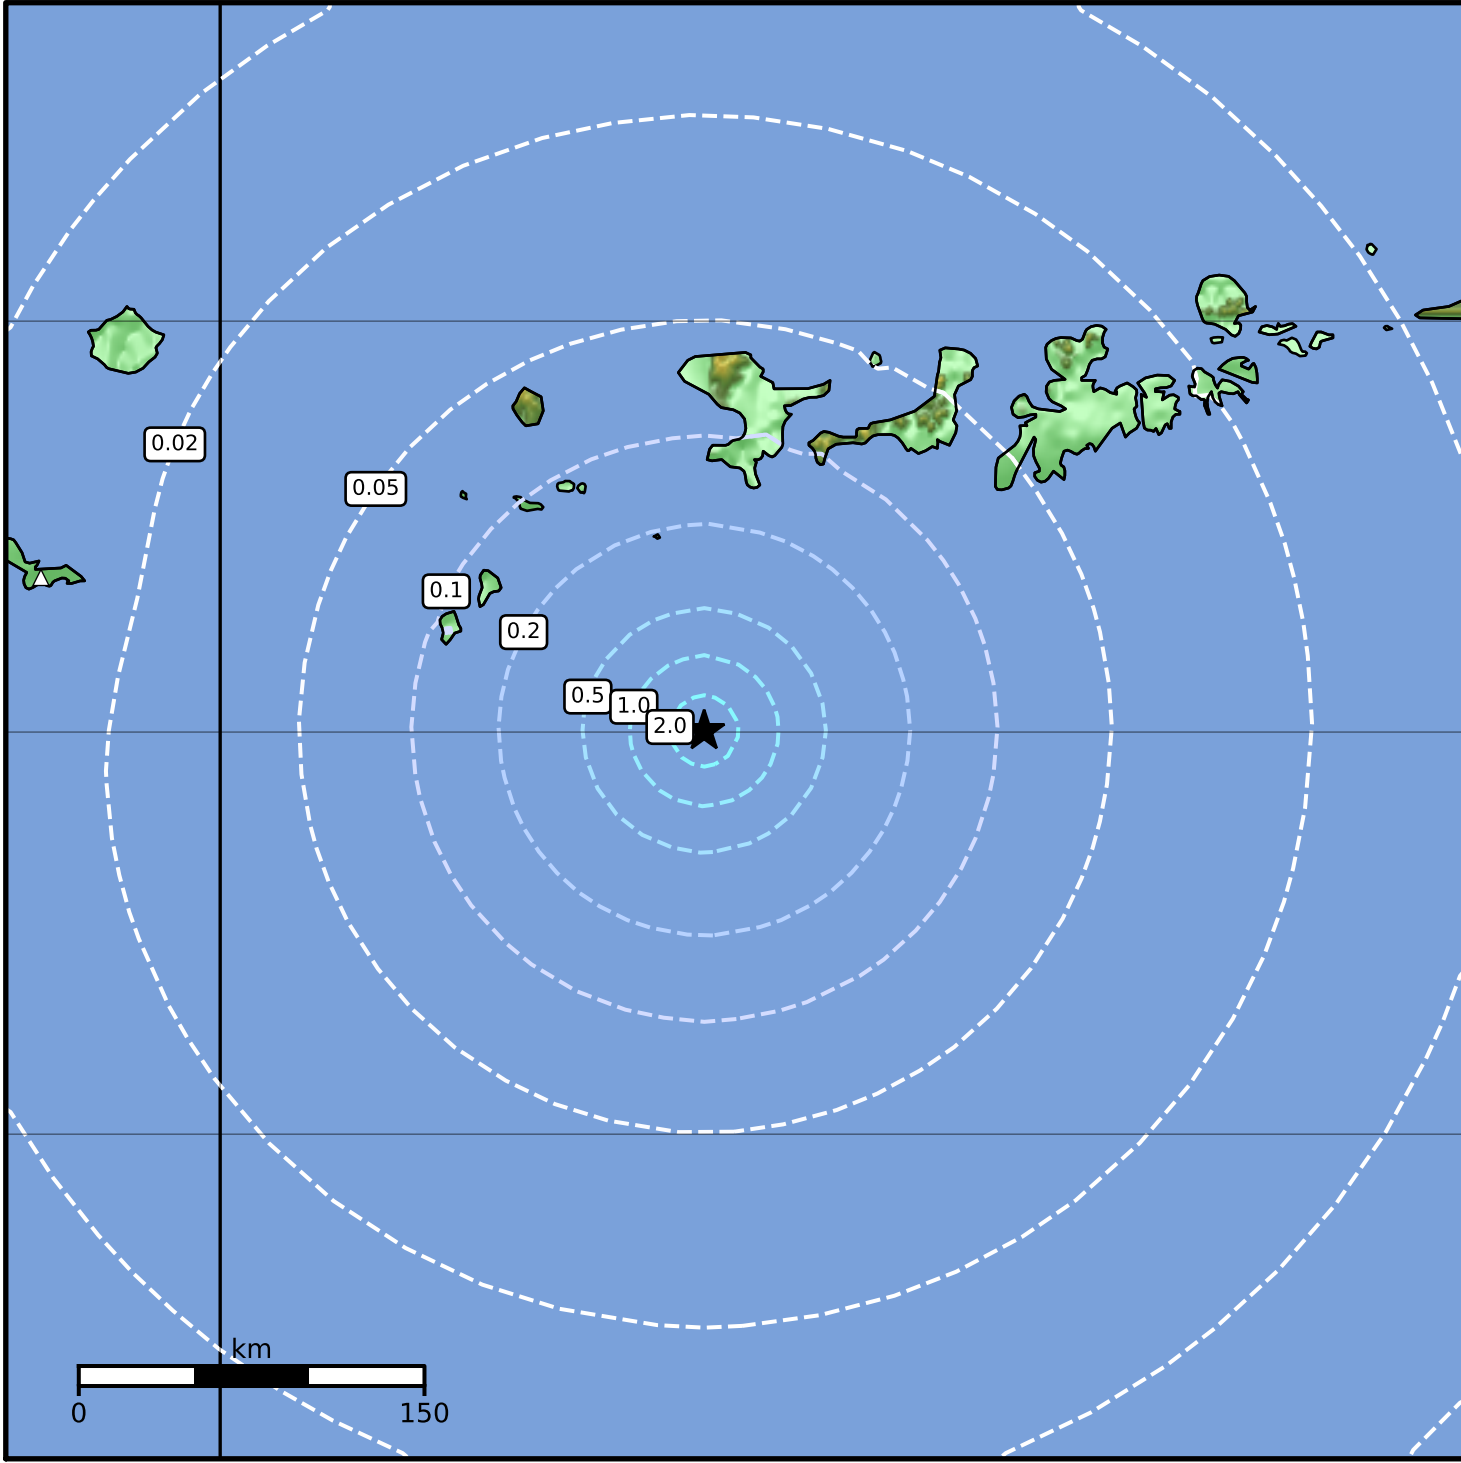

Peak Ground Acceleration Map Alaska Earthquake Center
 ShakeMap: 140 km (87 miles) SW of Adak
 Aug 15, 2023 16:20:54 UTC M4.4 N51.00 W178.11 Depth: 14.4km ID:ak023afon4i8

PGA (%g)	0.1	0.2	0.5	1	2	5	10	20	50	100	200
-----------------	------------	------------	------------	----------	----------	----------	-----------	-----------	-----------	------------	------------

Scale based on Worden et al. (2012)

Version 2: Processed 2023-08-15T18:02:16Z

△ Seismic Instrument ○ Reported Intensity

★ Epicenter