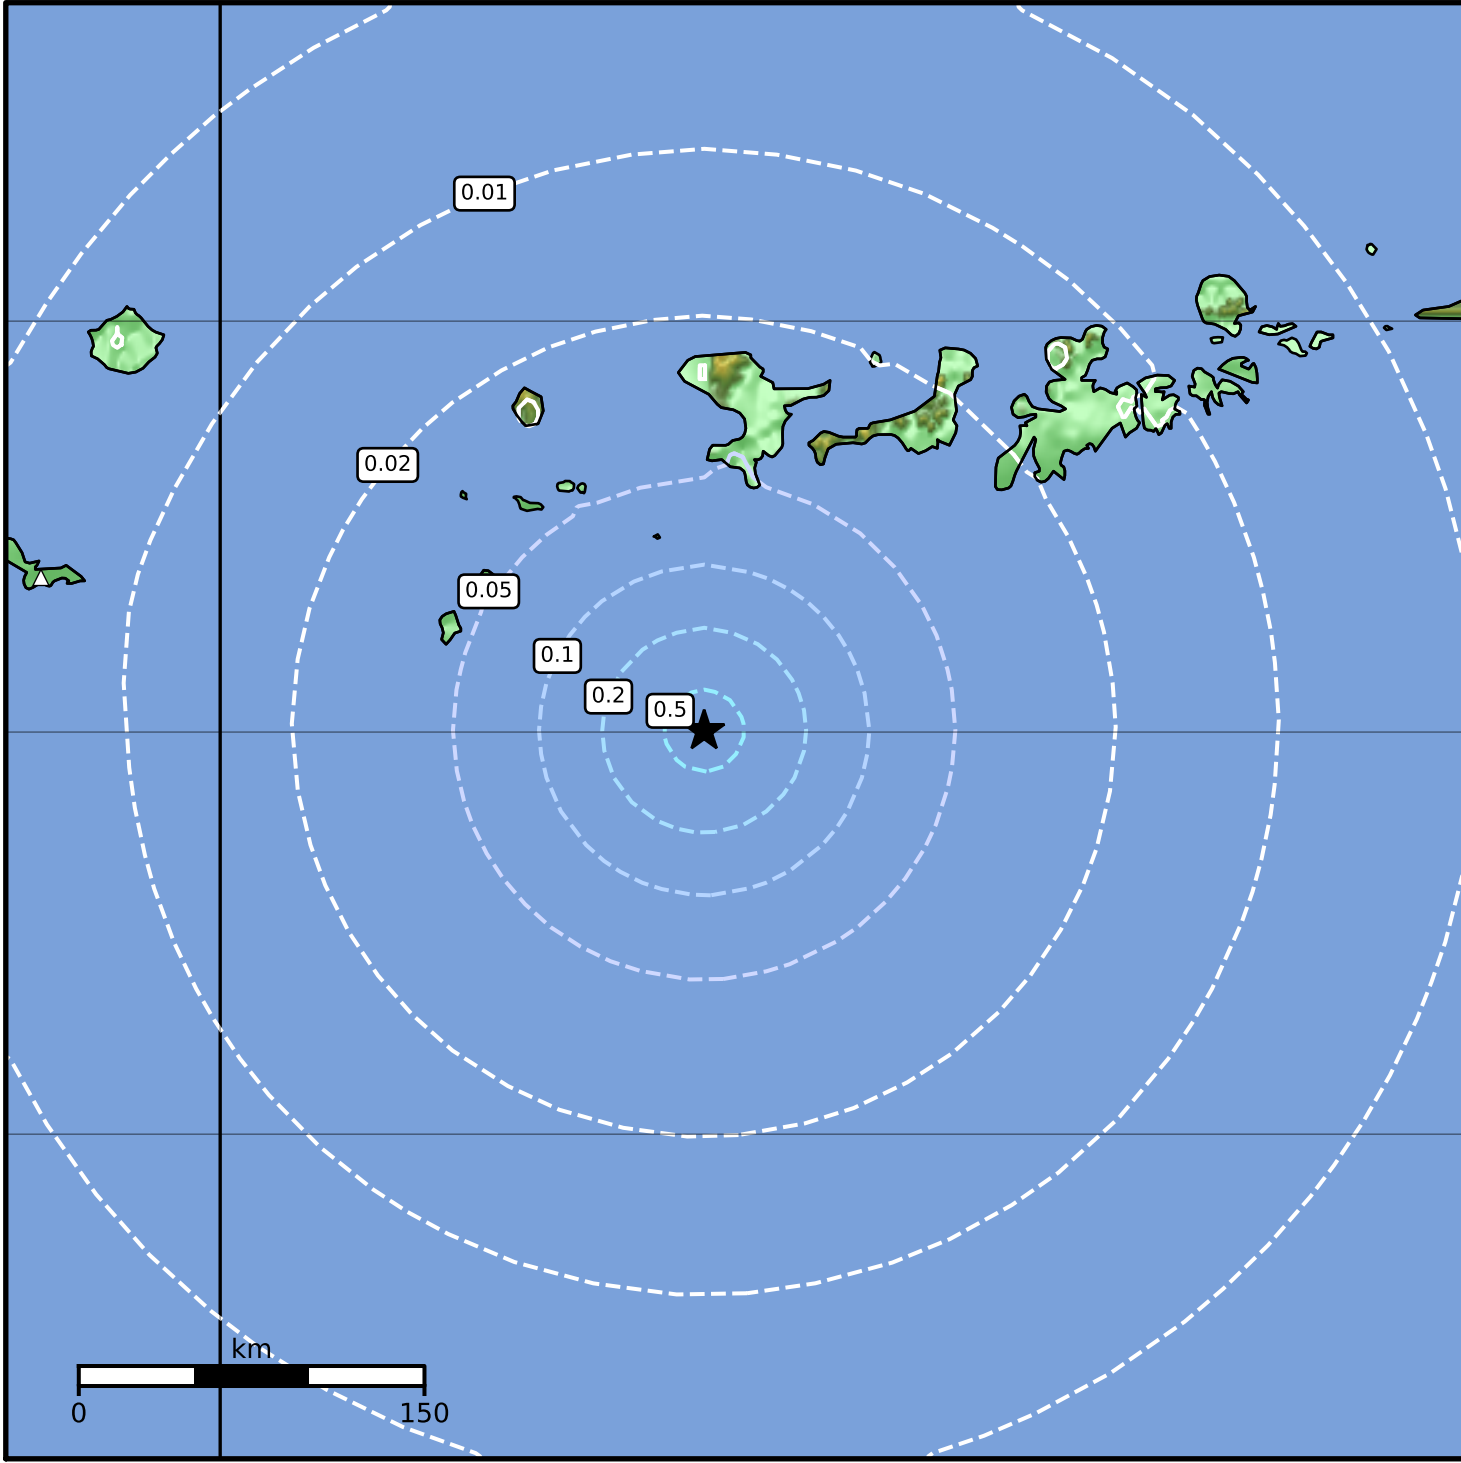

Peak Ground Velocity Map Alaska Earthquake Center  
 ShakeMap: 140 km (87 miles) SW of Adak  
 Aug 15, 2023 16:20:54 UTC M4.4 N51.00 W178.11 Depth: 14.4km ID:ak023afon4i8

| PGV (cm/s) | 0.1 | 0.2 | 0.5 | 1 | 2 | 5 | 10 | 20 | 50 | 100 | 200 |
|------------|-----|-----|-----|---|---|---|----|----|----|-----|-----|
|------------|-----|-----|-----|---|---|---|----|----|----|-----|-----|

Scale based on Worden et al. (2012)

Version 2: Processed 2023-08-15T18:02:16Z

△ Seismic Instrument ○ Reported Intensity

★ Epicenter