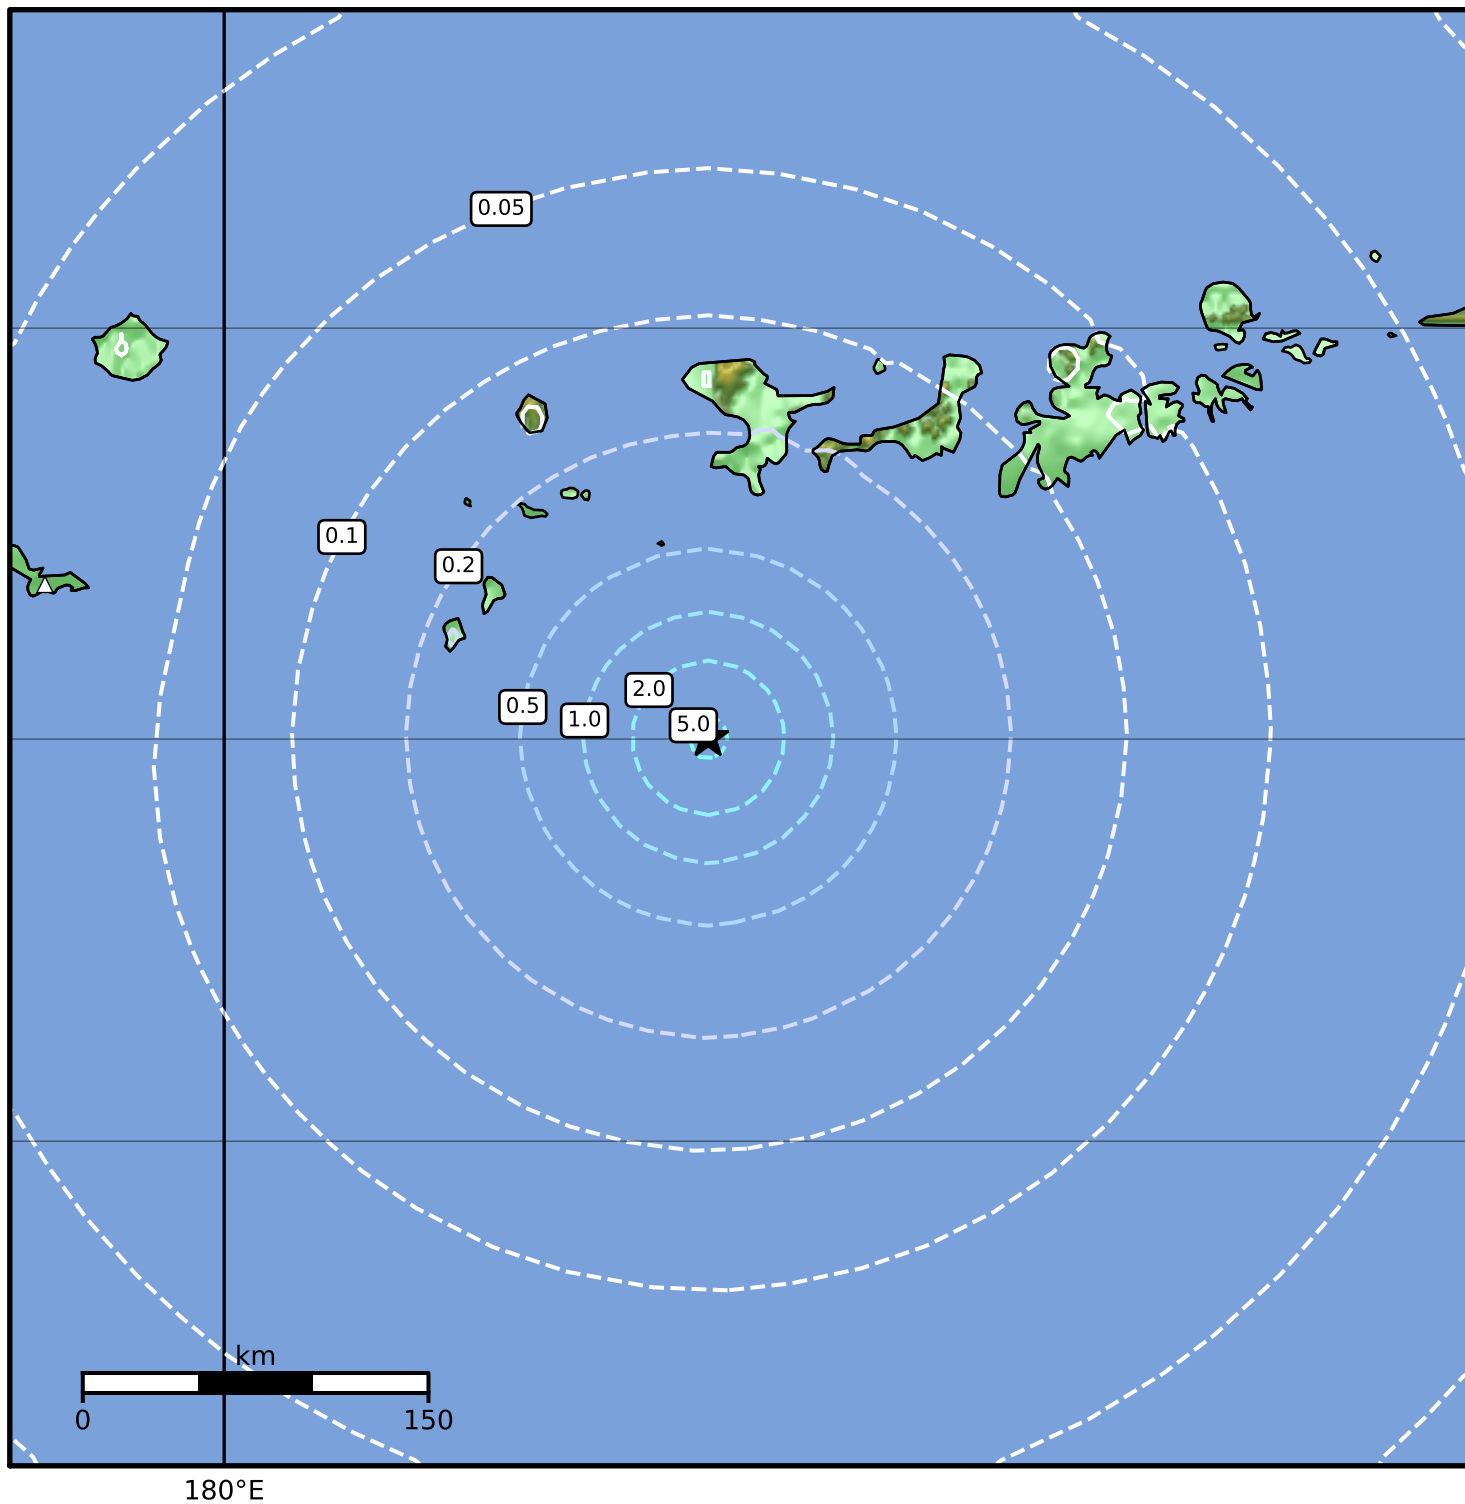

0.3 Second Peak Spectral Acceleration Map Alaska Earthquake Center  
 ShakeMap: 140 km (87 miles) SW of Adak  
 Aug 15, 2023 16:20:54 UTC M4.4 N51.00 W178.11 Depth: 14.4km ID:ak023afon4i8

SA(0.3) (%g)	0.1	0.2	0.5	1	2	5	10	20	50	100	200
--------------	-----	-----	-----	---	---	---	----	----	----	-----	-----

Scale based on Worden et al. (2012)

Version 2: Processed 2023-08-15T18:02:16Z

△ Seismic Instrument ○ Reported Intensity

★ Epicenter