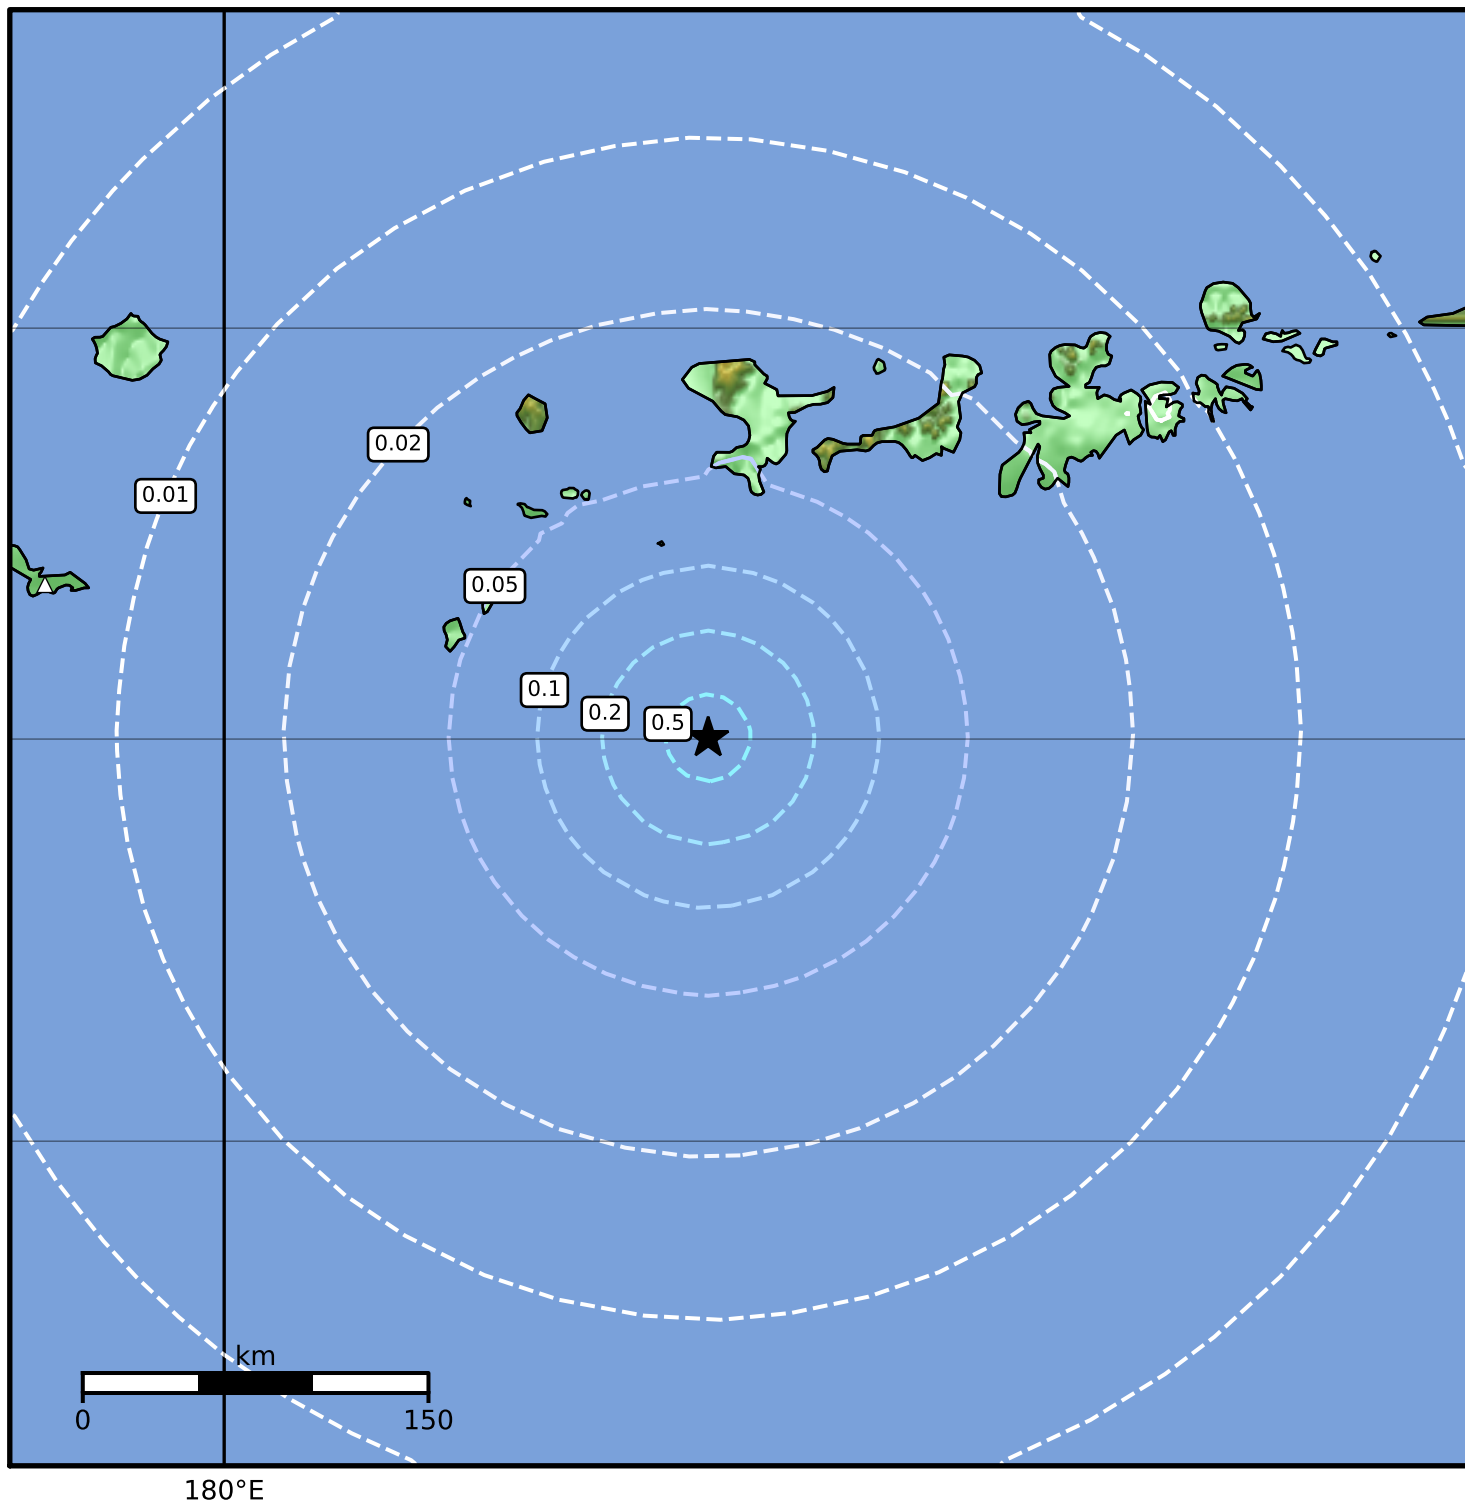

1.0 Second Peak Spectral Acceleration Map Alaska Earthquake Center
 ShakeMap: 140 km (87 miles) SW of Adak
 Aug 15, 2023 16:20:54 UTC M4.4 N51.00 W178.11 Depth: 14.4km ID:ak023afon4i8

SA(1.0) (%g)	0.1	0.2	0.5	1	2	5	10	20	50	100	200
--------------	-----	-----	-----	---	---	---	----	----	----	-----	-----

Scale based on Worden et al. (2012)

Version 2: Processed 2023-08-15T18:02:16Z

△ Seismic Instrument ○ Reported Intensity

★ Epicenter