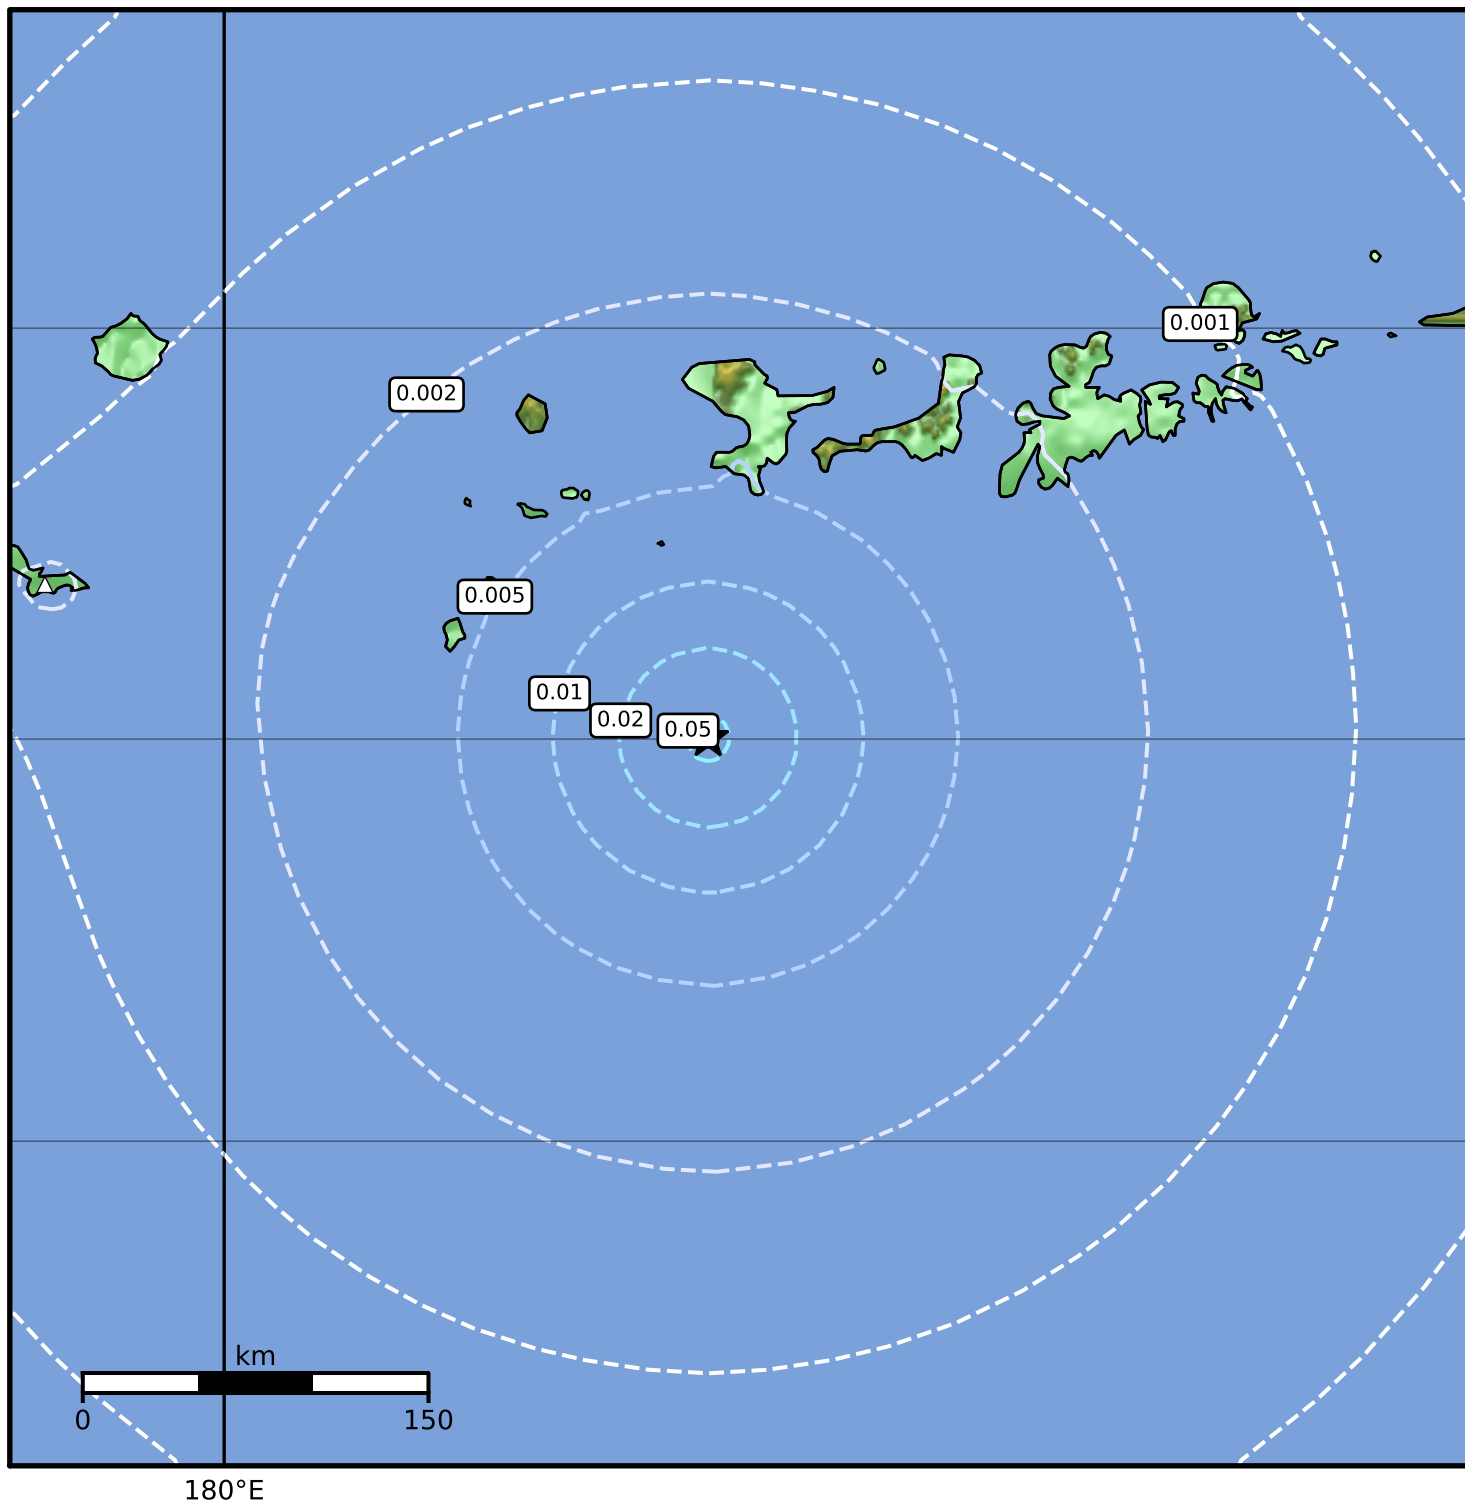

3.0 Second Peak Spectral Acceleration Map Alaska Earthquake Center
ShakeMap: 140 km (87 miles) SW of Adak
Aug 15, 2023 16:20:54 UTC M4.4 N51.00 W178.11 Depth: 14.4km ID:ak023afon4i8

SA(3.0) (%g)	0.1	0.2	0.5	1	2	5	10	20	50
--------------	-----	-----	-----	---	---	---	----	----	----

Scale based on Worden et al. (2012)

Version 2: Processed 2023-08-15T18:02:16Z

△ Seismic Instrument ○ Reported Intensity

★ Epicenter