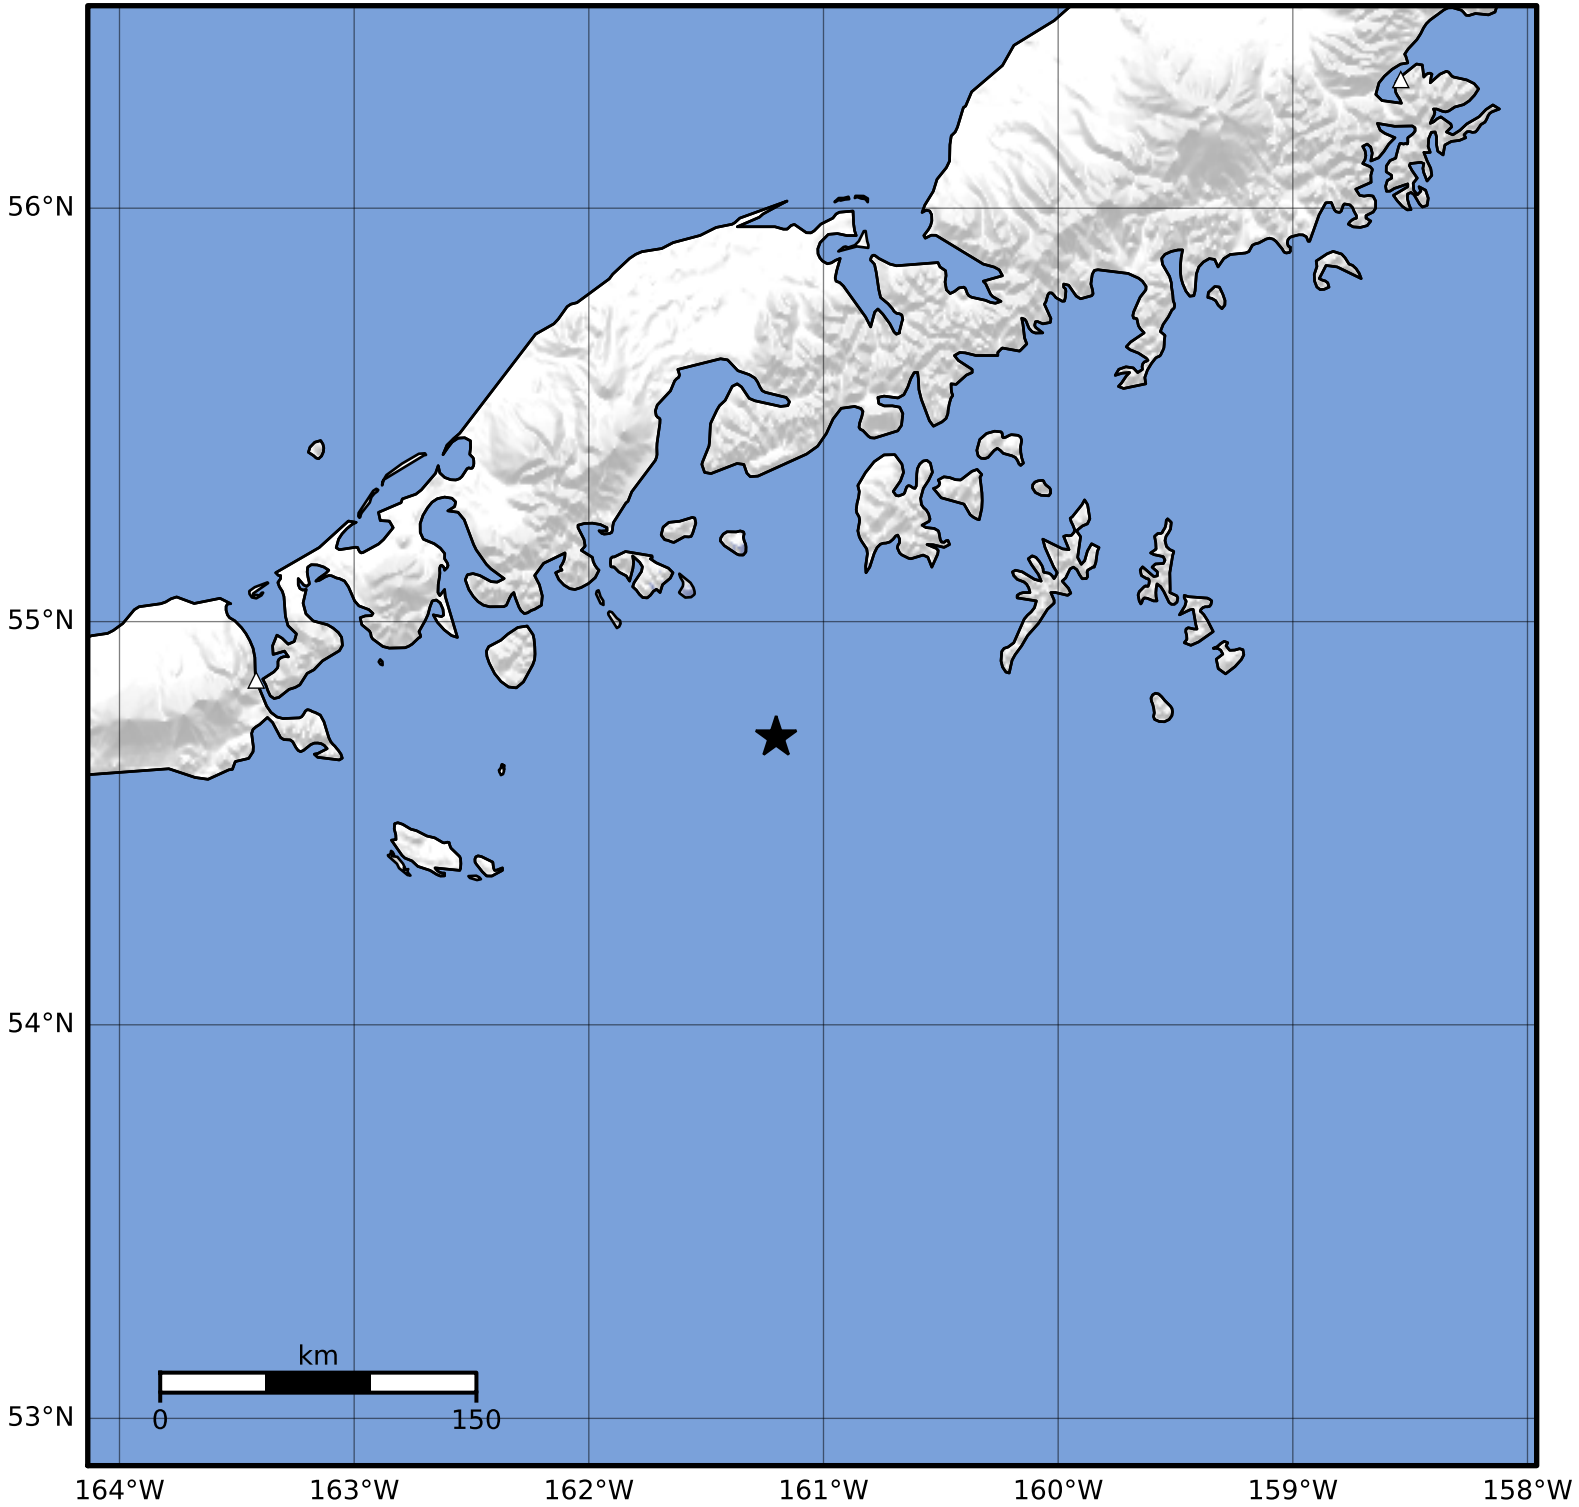

Macroseismic Intensity Map Alaska Earthquake Center
 ShakeMap: 80 km (50 miles) ESE of King Cove
 Aug 15, 2023 18:09:35 UTC M3.5 N54.72 W161.20 Depth: 4.6km ID:ak023afprl1f

SHAKING	Not felt	Weak	Light	Moderate	Strong	Very strong	Severe	Violent	Extreme
DAMAGE	None	None	None	Very light	Light	Moderate	Moderate/heavy	Heavy	Very heavy
PGA(%g)	<0.0464	0.297	2.76	6.2	11.5	21.5	40.1	74.7	>139
PGV(cm/s)	<0.0215	0.135	1.41	4.65	9.64	20	41.4	85.8	>178
INTENSITY	I	II-III	IV	V	VI	VII	VIII	IX	X+

Scale based on Worden et al. (2012)

Version 2: Processed 2023-08-15T21:20:43Z

△ Seismic Instrument ○ Reported Intensity

★ Epicenter