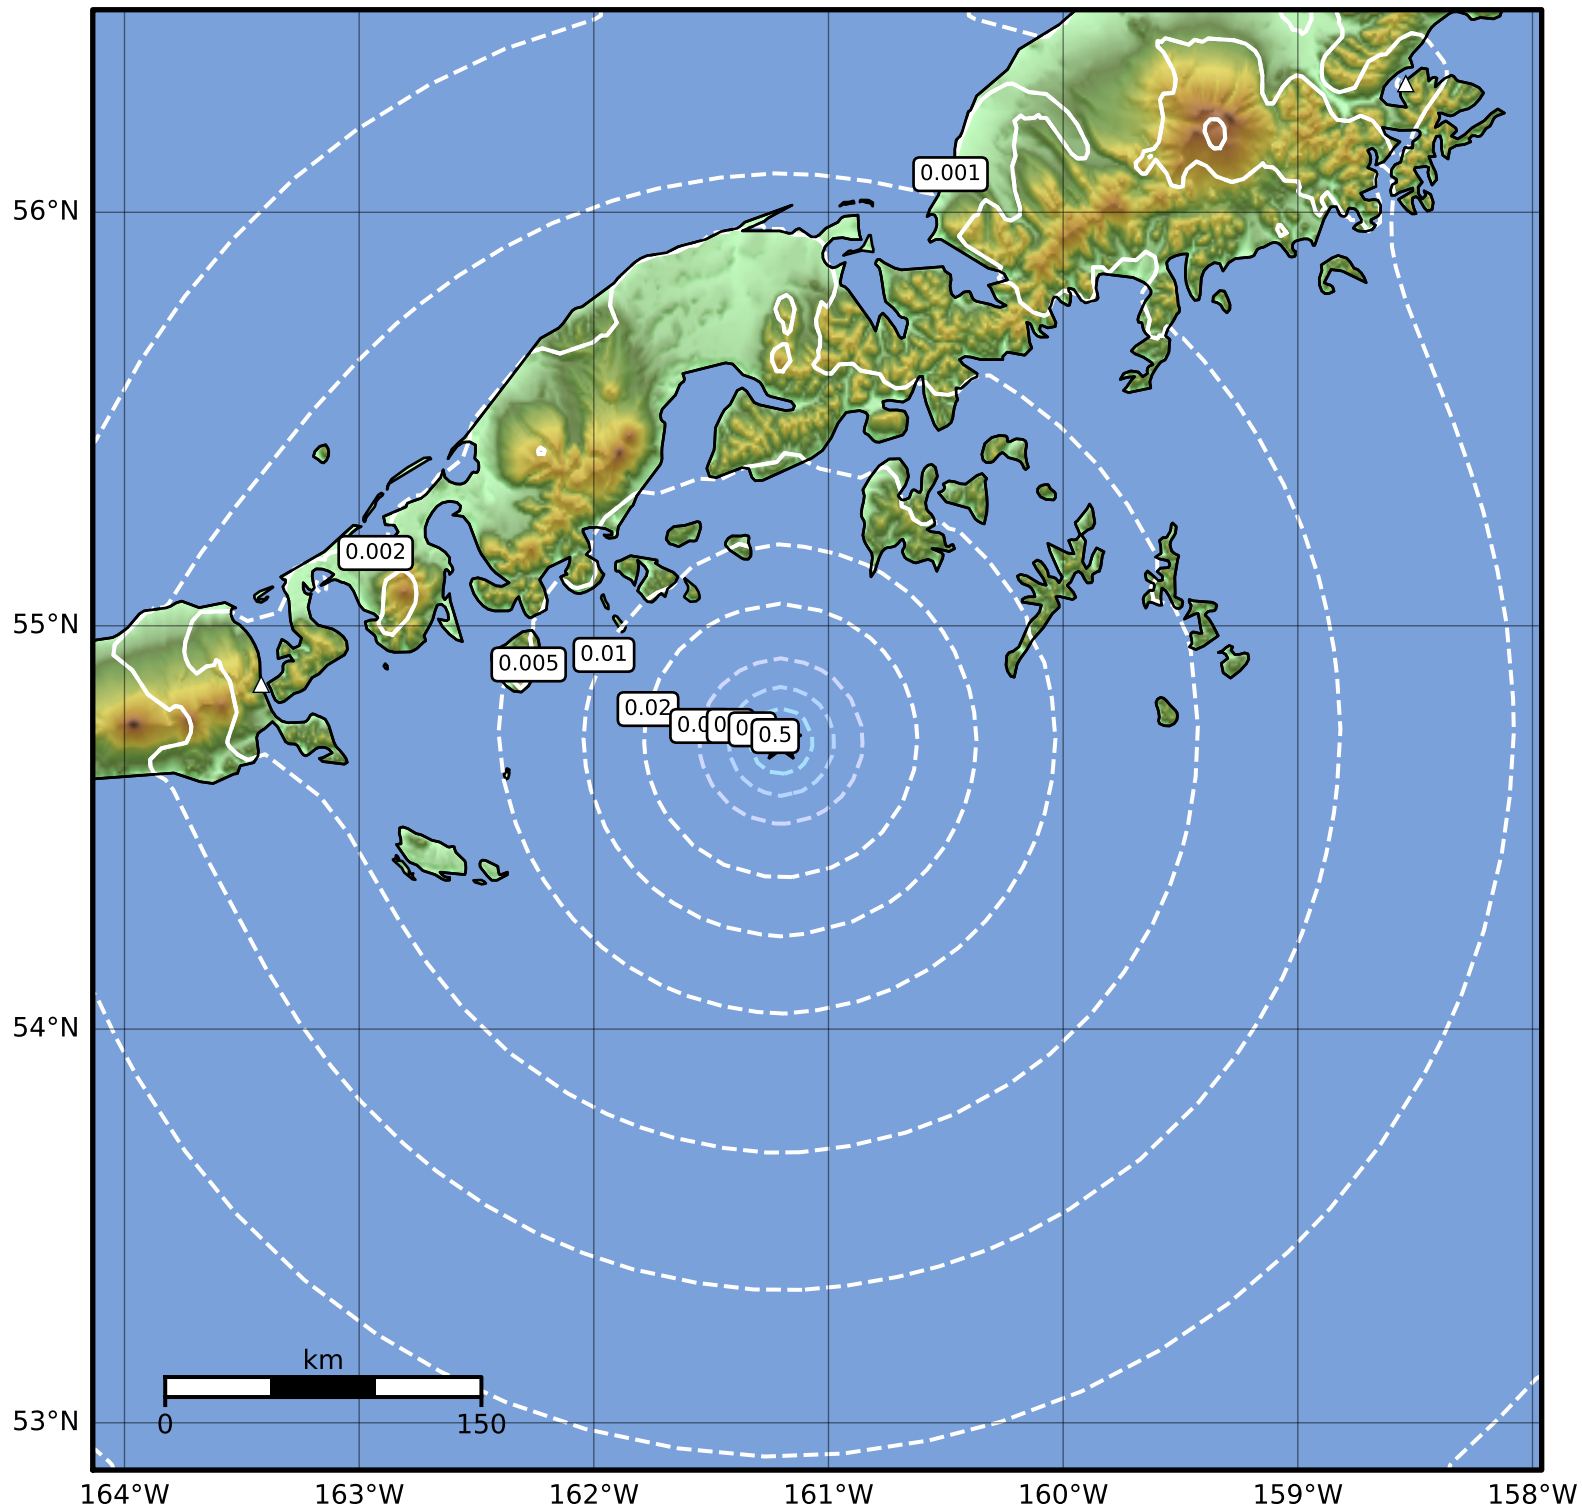

Peak Ground Velocity Map Alaska Earthquake Center
 ShakeMap: 80 km (50 miles) ESE of King Cove
 Aug 15, 2023 18:09:35 UTC M3.5 N54.72 W161.20 Depth: 4.6km ID:ak023afpr1f

Scale based on Worden et al. (2012)

Version 2: Processed 2023-08-15T21:20:43Z

△ Seismic Instrument ○ Reported Intensity

★ Epicenter