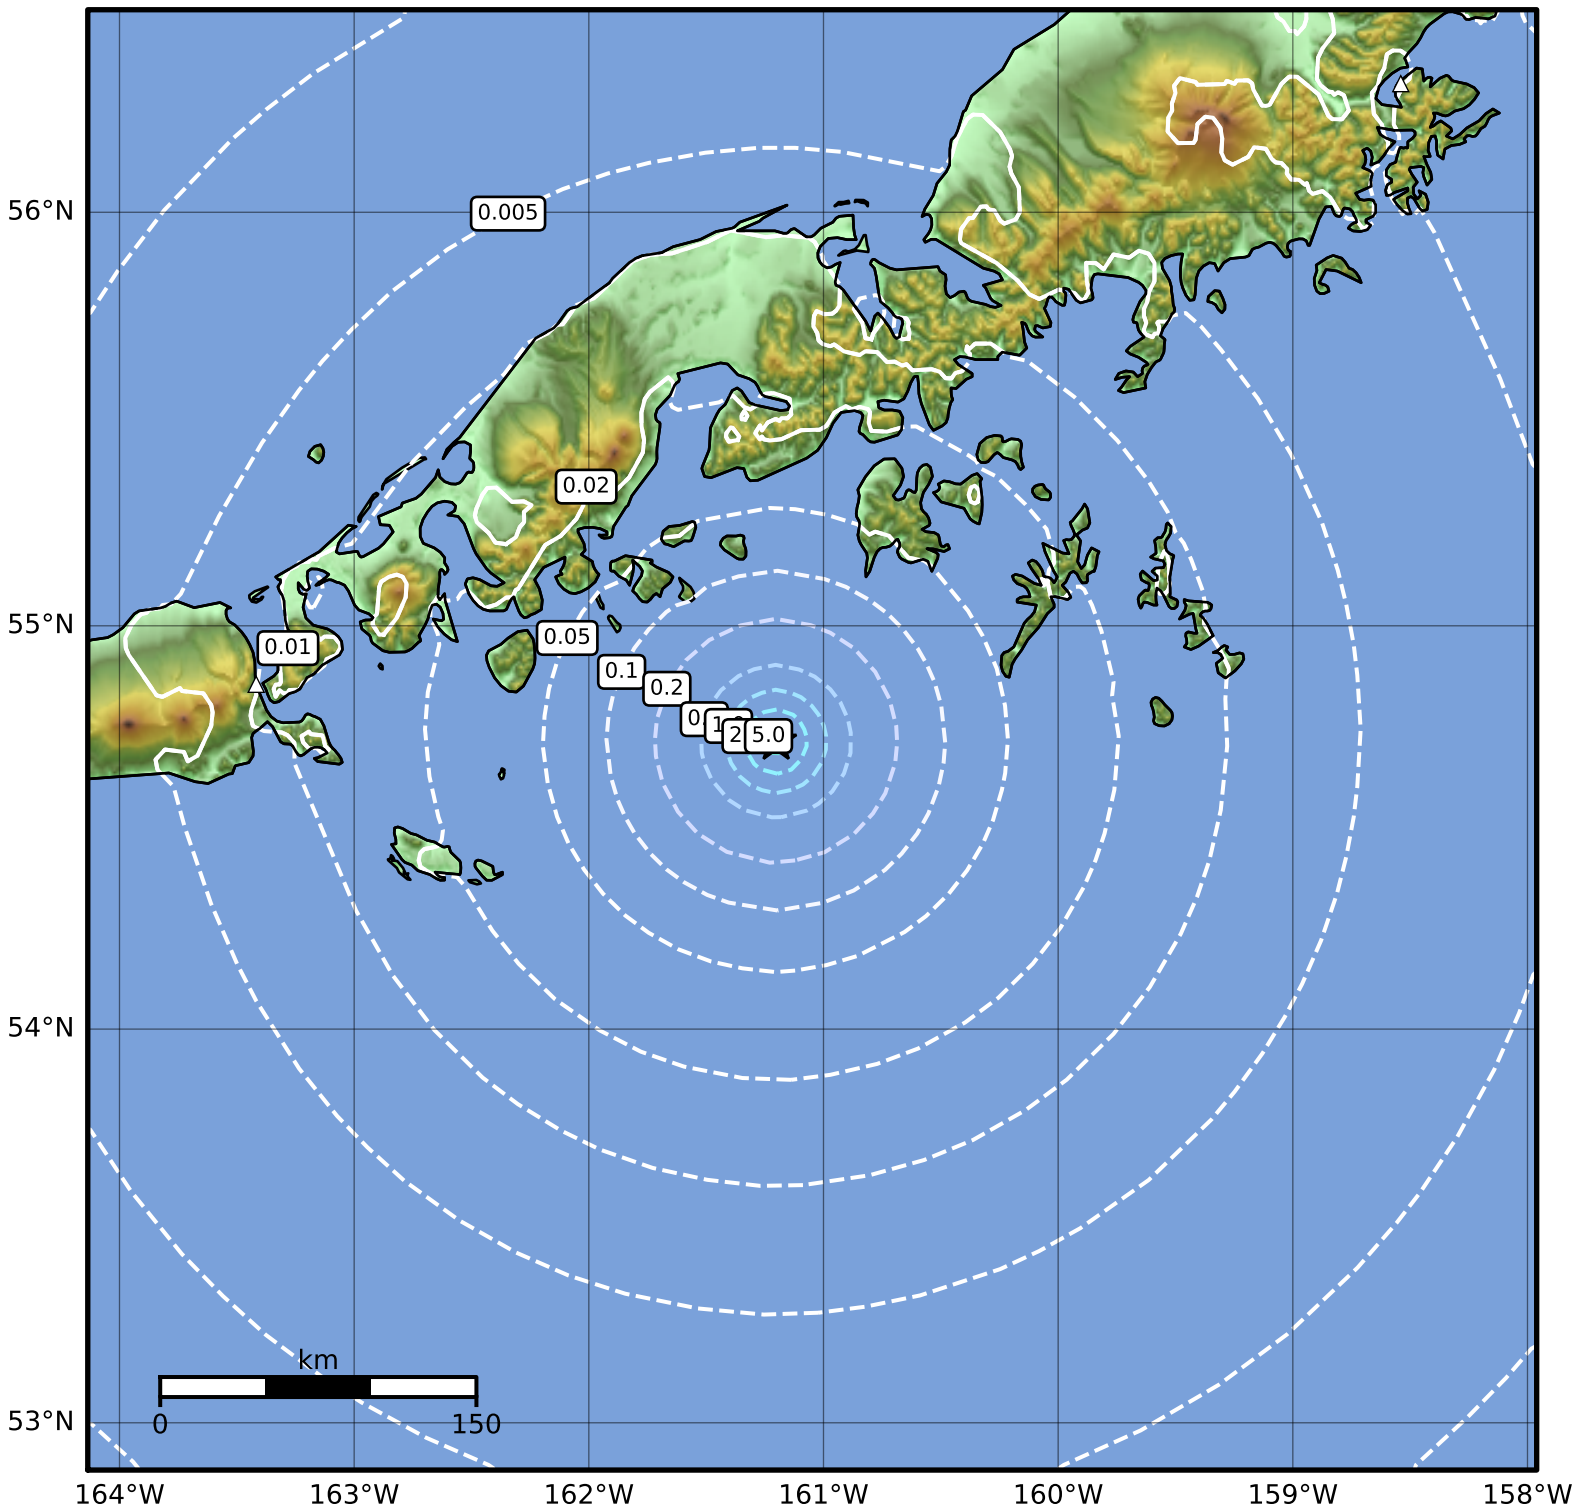

0.3 Second Peak Spectral Acceleration Map Alaska Earthquake Center
 ShakeMap: 80 km (50 miles) ESE of King Cove
 Aug 15, 2023 18:09:35 UTC M3.5 N54.72 W161.20 Depth: 4.6km ID:ak023afpr1f

SA(0.3) (%g)	0.1	0.2	0.5	1	2	5	10	20	50	100	200
---------------------	------------	------------	------------	----------	----------	----------	-----------	-----------	-----------	------------	------------

Scale based on Worden et al. (2012)

Version 2: Processed 2023-08-15T21:20:43Z

△ Seismic Instrument ○ Reported Intensity

★ Epicenter