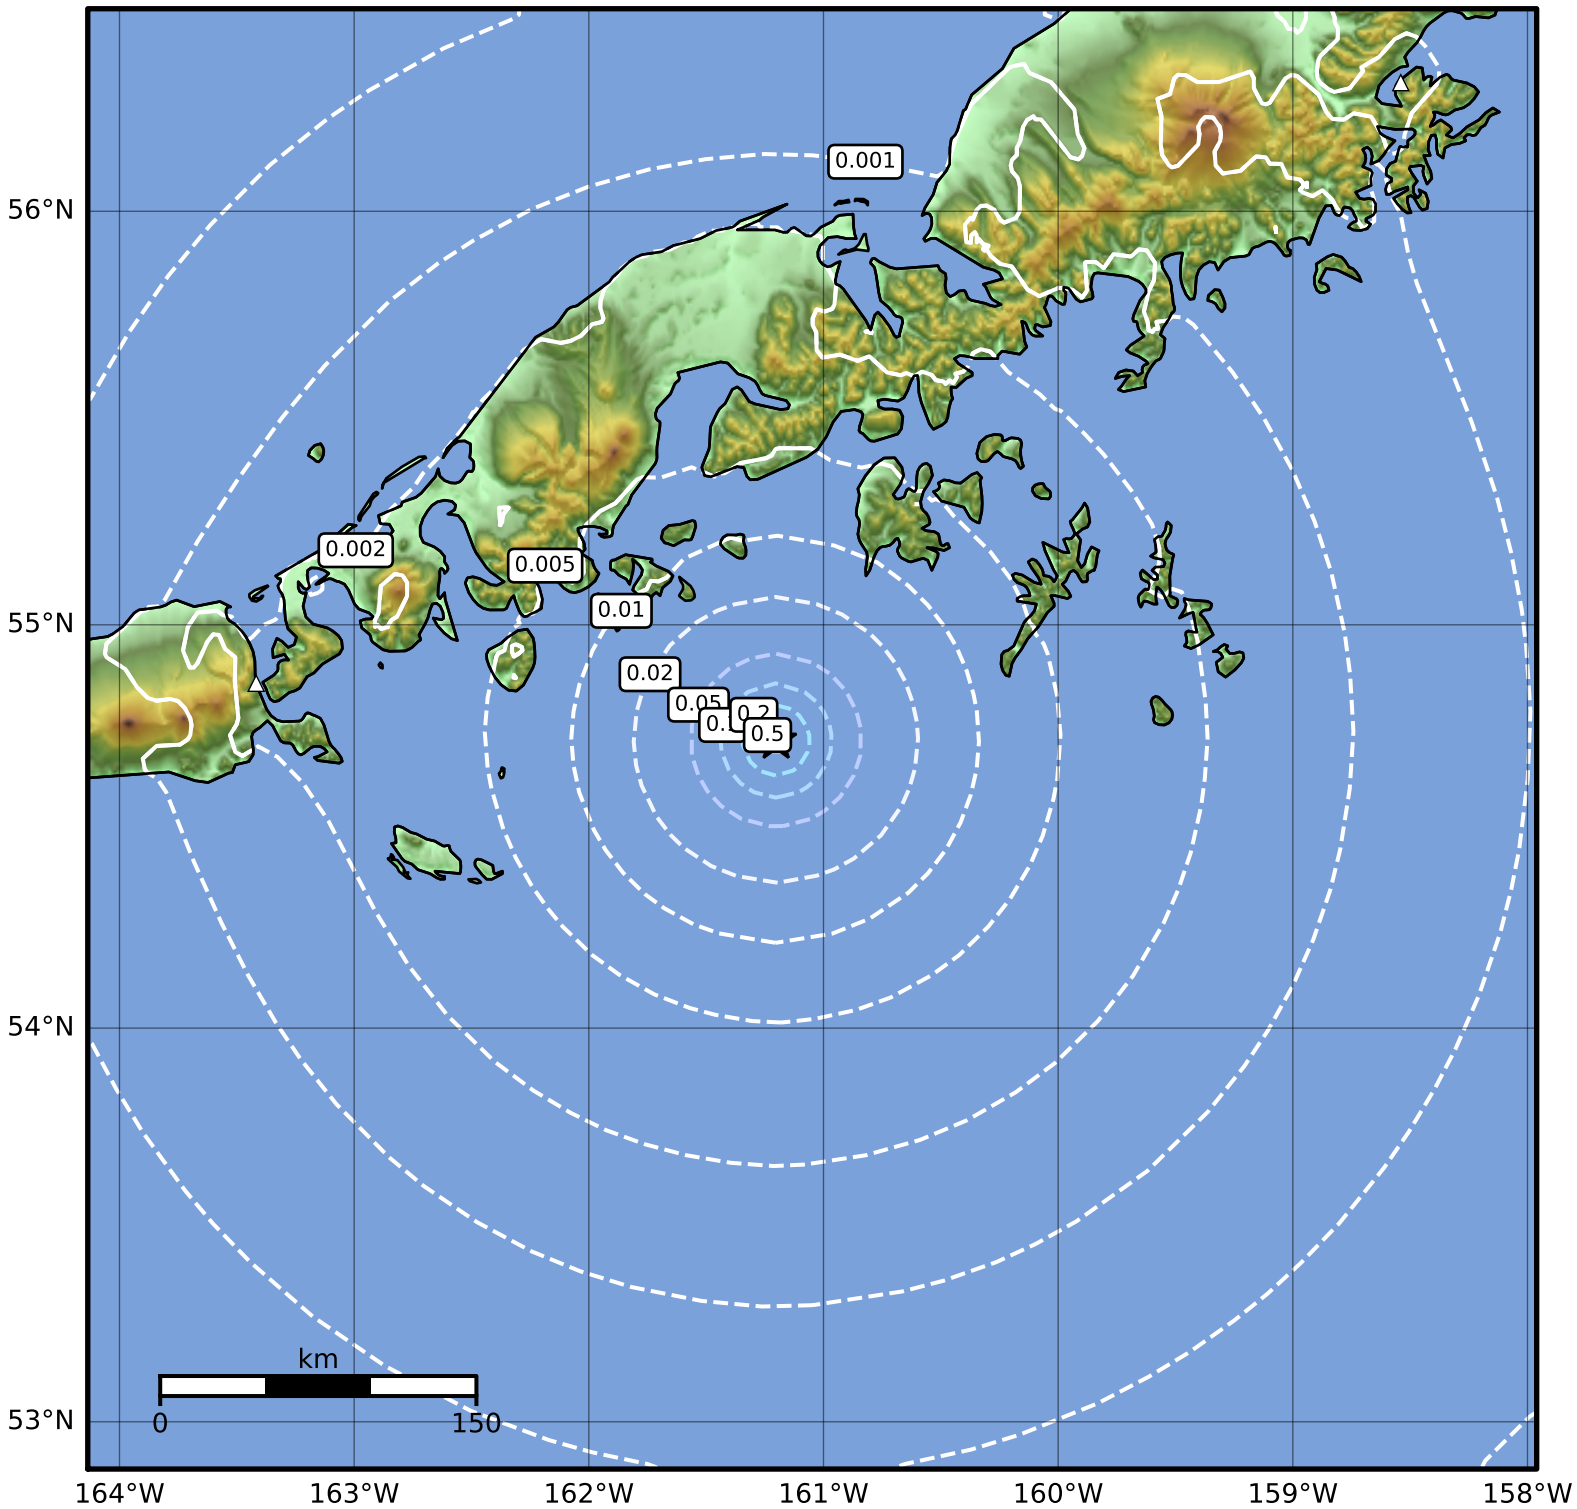

1.0 Second Peak Spectral Acceleration Map Alaska Earthquake Center
 ShakeMap: 80 km (50 miles) ESE of King Cove
 Aug 15, 2023 18:09:35 UTC M3.5 N54.72 W161.20 Depth: 4.6km ID:ak023afprl1f

SA(1.0) (%g)	0.1	0.2	0.5	1	2	5	10	20	50	100	200
---------------------	------------	------------	------------	----------	----------	----------	-----------	-----------	-----------	------------	------------

Scale based on Worden et al. (2012)

Version 2: Processed 2023-08-15T21:20:43Z

△ Seismic Instrument ○ Reported Intensity

★ Epicenter