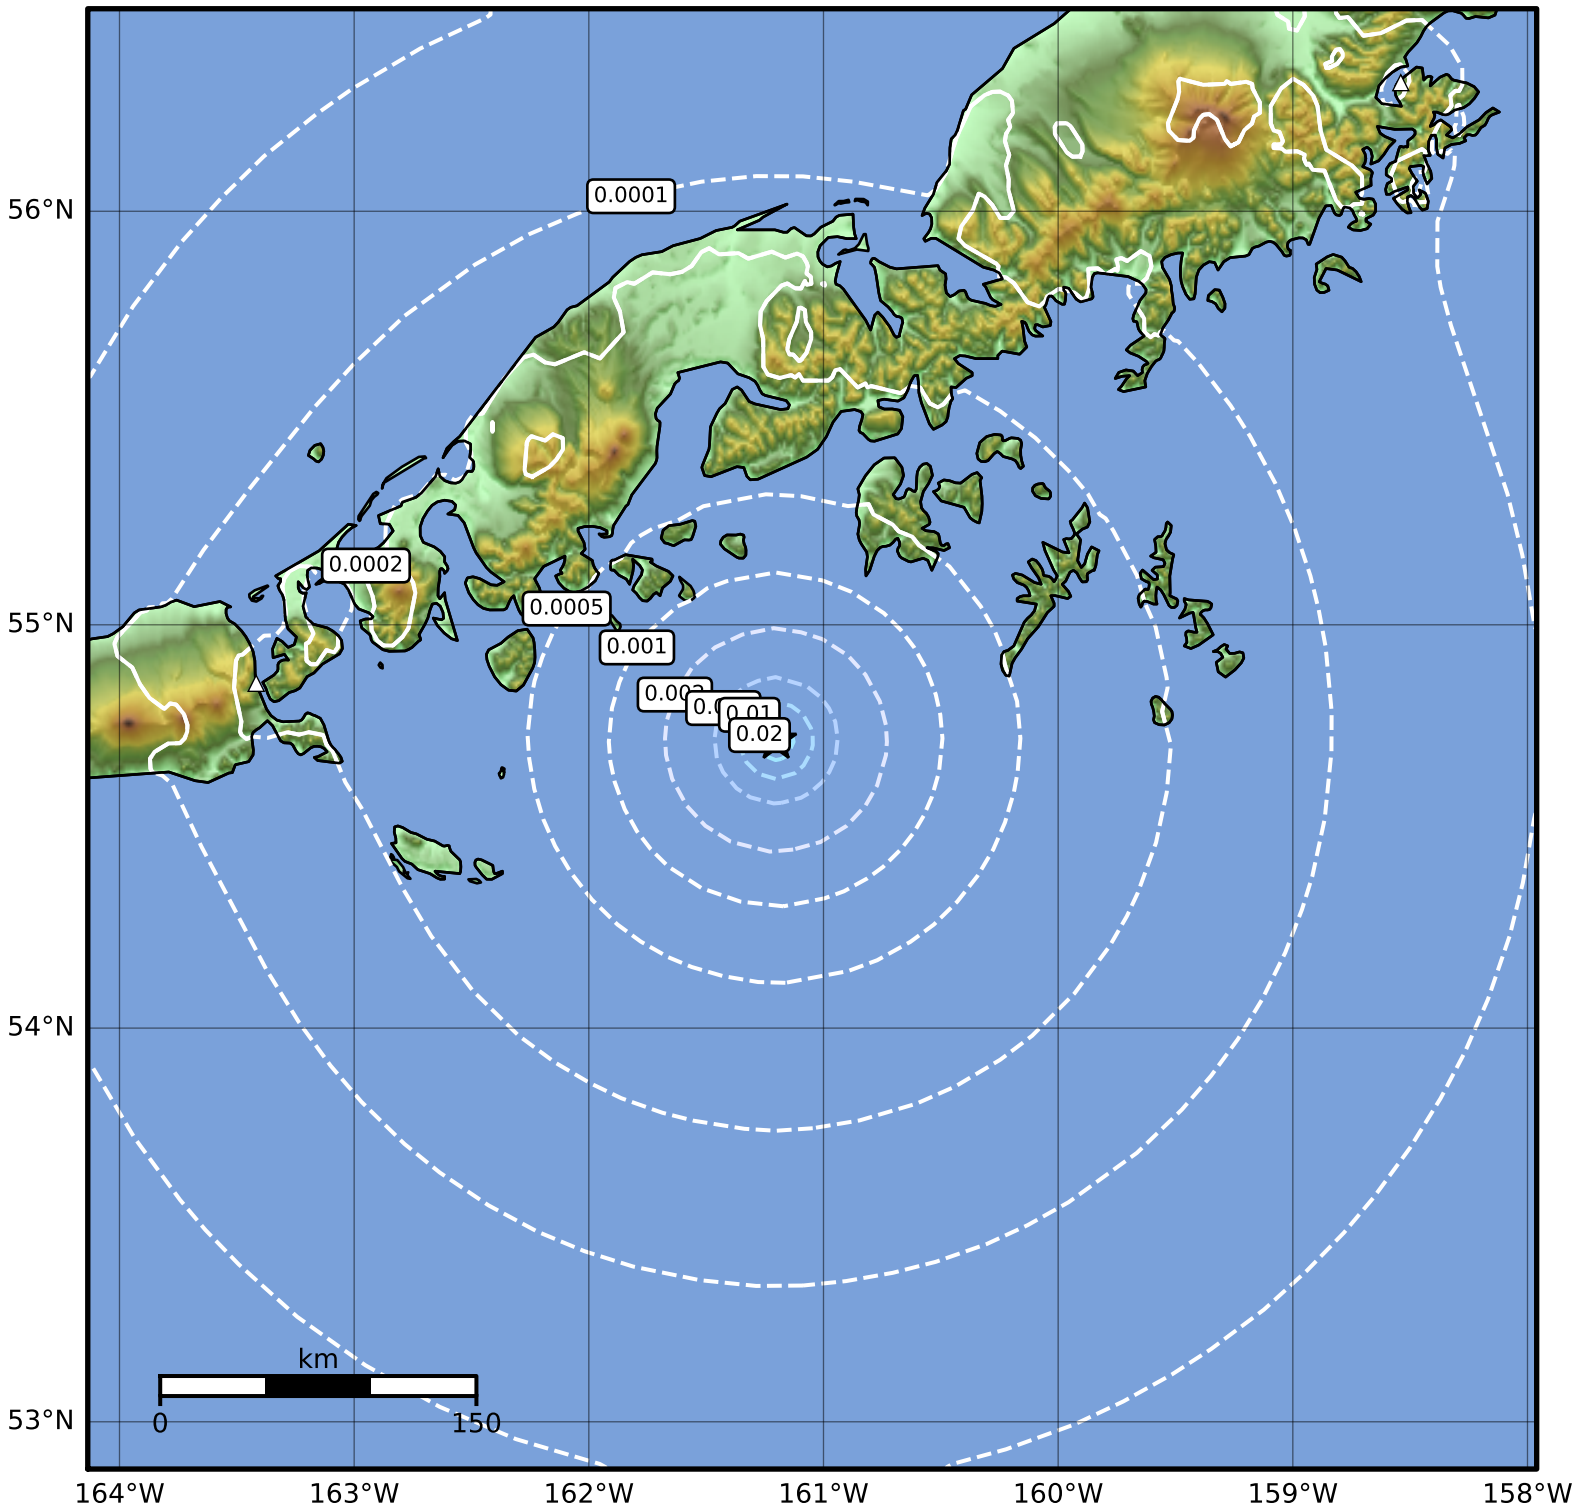

3.0 Second Peak Spectral Acceleration Map Alaska Earthquake Center
ShakeMap: 80 km (50 miles) ESE of King Cove
Aug 15, 2023 18:09:35 UTC M3.5 N54.72 W161.20 Depth: 4.6km ID:ak023afpr1f

Scale based on Worden et al. (2012)

Version 2: Processed 2023-08-15T21:20:43Z

△ Seismic Instrument ○ Reported Intensity

★ Epicenter