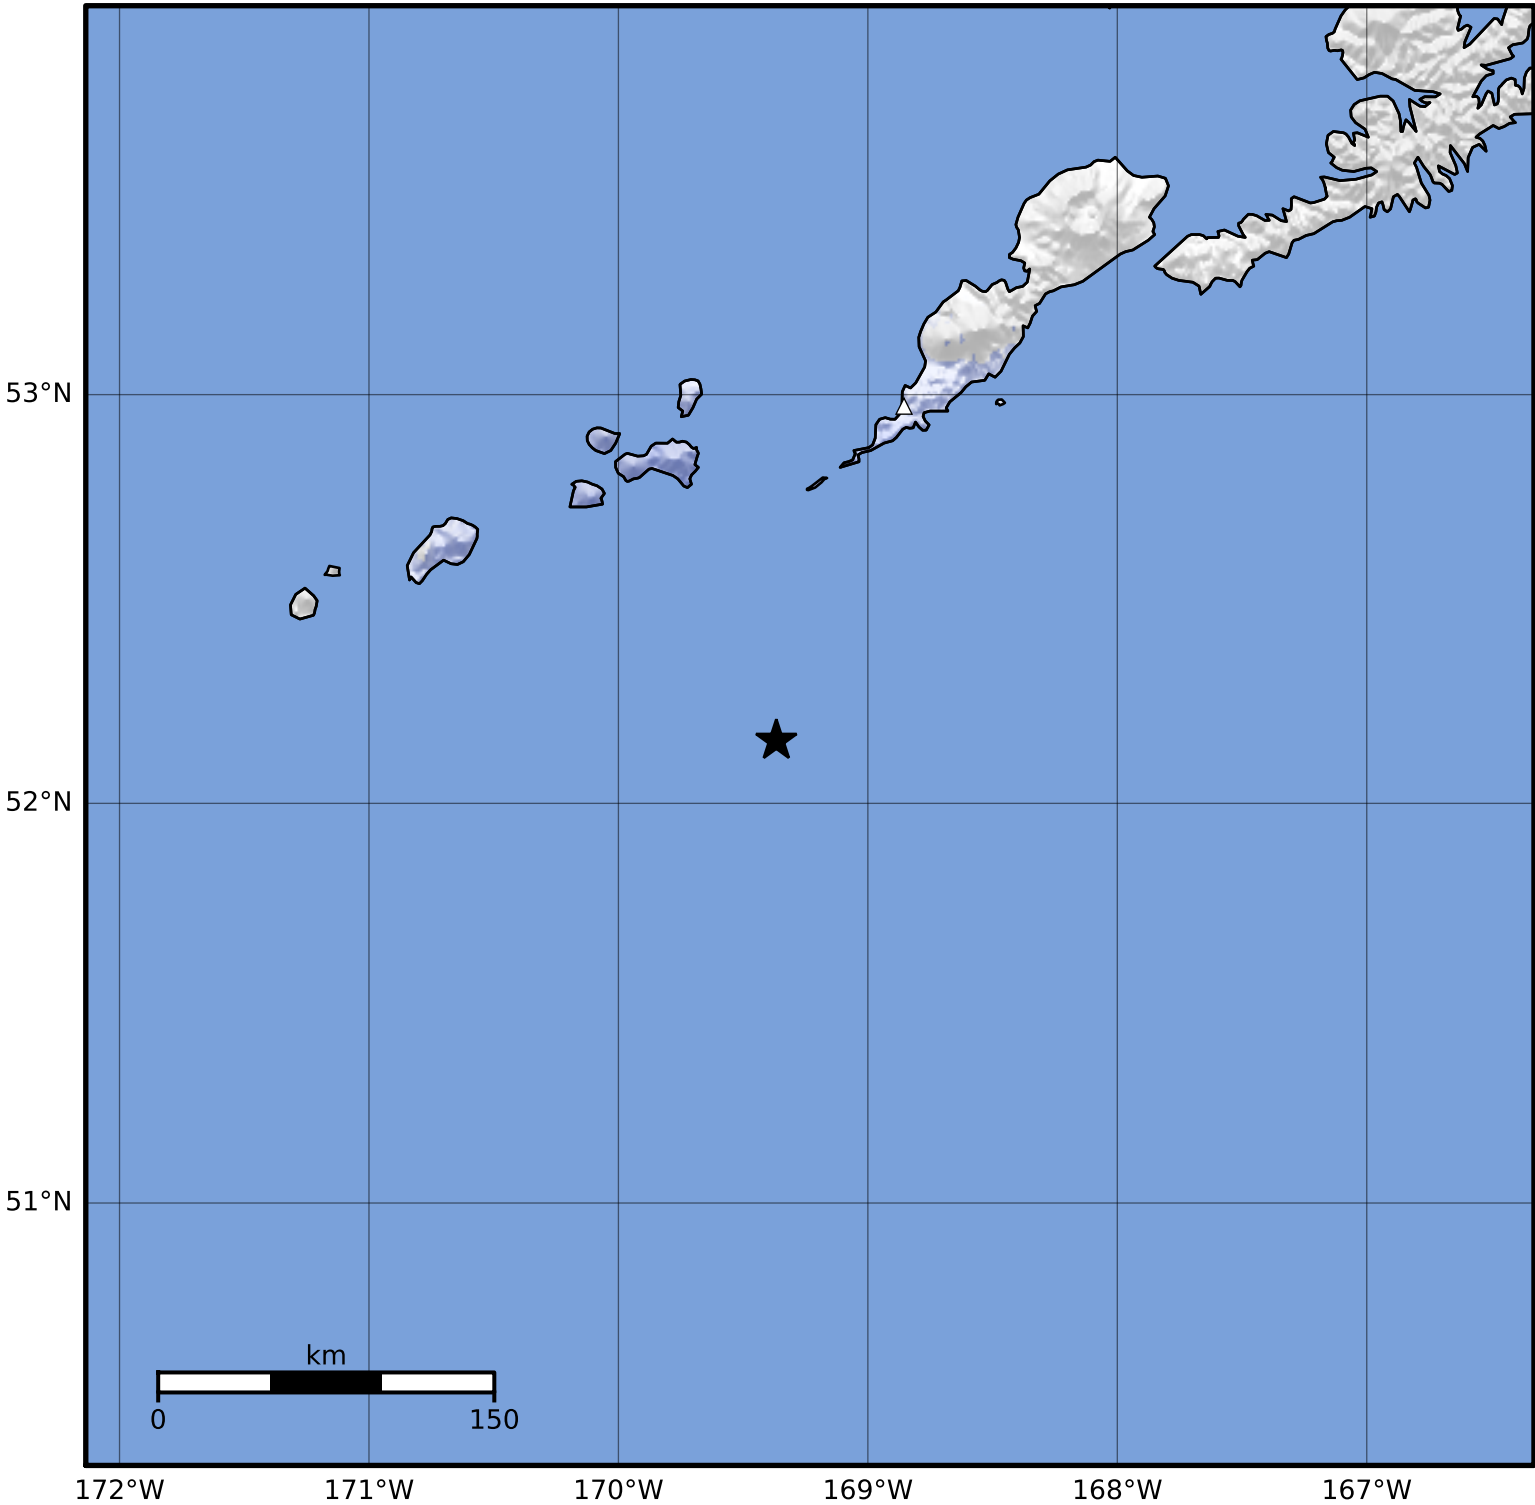

Macroseismic Intensity Map Alaska Earthquake Center  
 ShakeMap: 93 km (58 miles) SSW of Nikolski  
 Aug 16, 2023 09:50:24 UTC M4.2 N52.16 W169.37 Depth: 13.4km ID:ak023ah86t1q

SHAKING	Not felt	Weak	Light	Moderate	Strong	Very strong	Severe	Violent	Extreme
DAMAGE	None	None	None	Very light	Light	Moderate	Moderate/heavy	Heavy	Very heavy
PGA(%g)	<0.0464	0.297	2.76	6.2	11.5	21.5	40.1	74.7	>139
PGV(cm/s)	<0.0215	0.135	1.41	4.65	9.64	20	41.4	85.8	>178
INTENSITY	<b>I</b>	<b>II-III</b>	<b>IV</b>	<b>V</b>	<b>VI</b>	<b>VII</b>	<b>VIII</b>	<b>IX</b>	<b>X+</b>

Scale based on Worden et al. (2012)

Version 2: Processed 2023-08-16T13:25:38Z

△ Seismic Instrument ○ Reported Intensity

★ Epicenter