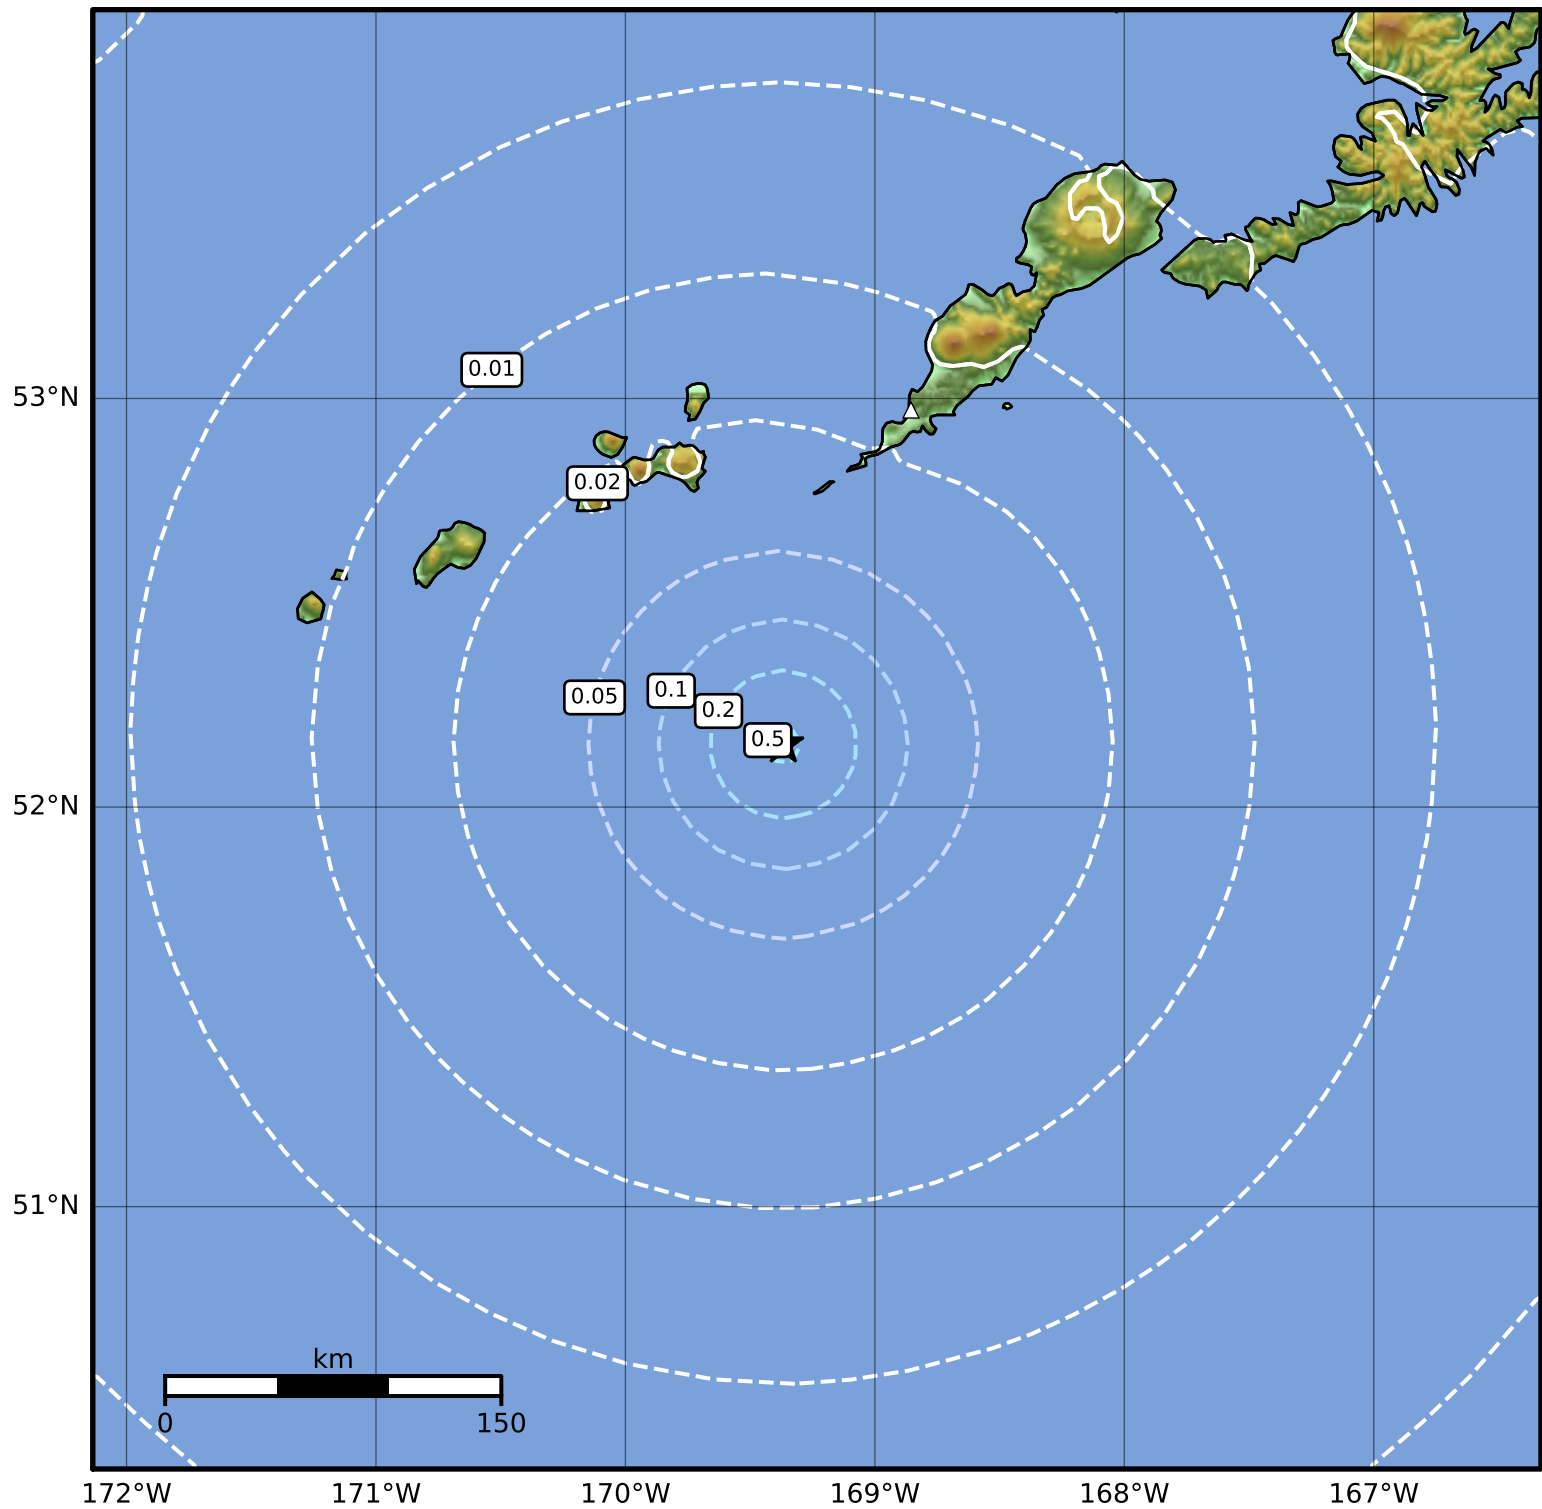

Peak Ground Velocity Map Alaska Earthquake Center
ShakeMap: 93 km (58 miles) SSW of Nikolski
Aug 16, 2023 09:50:24 UTC M4.2 N52.16 W169.37 Depth: 13.4km ID:ak023ah86t1q

PGV (cm/s)	0.1	0.2	0.5	1	2	5	10	20	50	100	200
------------	-----	-----	-----	---	---	---	----	----	----	-----	-----

Scale based on Worden et al. (2012)

Version 2: Processed 2023-08-16T13:25:38Z

△ Seismic Instrument ○ Reported Intensity

★ Epicenter