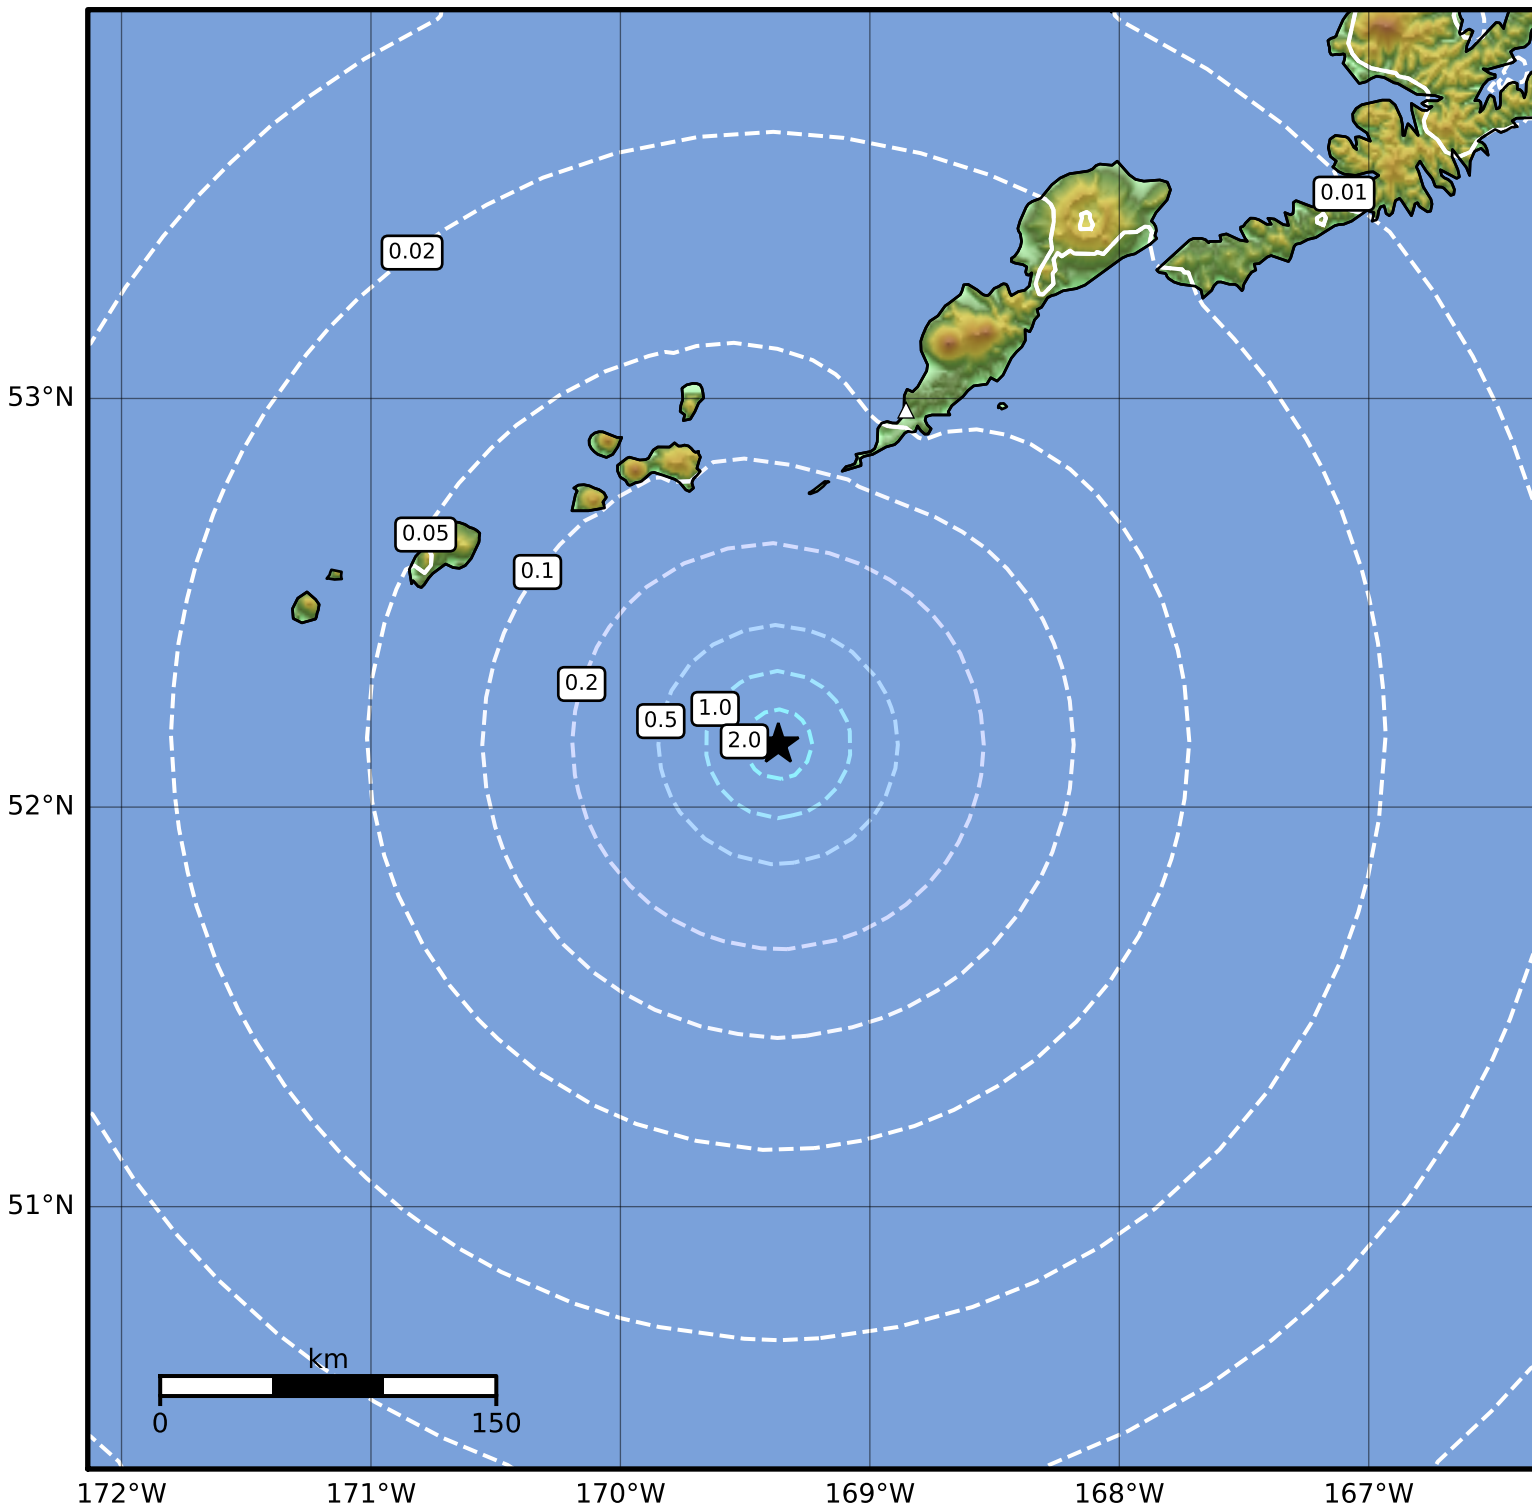

0.3 Second Peak Spectral Acceleration Map Alaska Earthquake Center
 ShakeMap: 93 km (58 miles) SSW of Nikolski
 Aug 16, 2023 09:50:24 UTC M4.2 N52.16 W169.37 Depth: 13.4km ID:ak023ah86t1q

SA(0.3) (%g)	0.1	0.2	0.5	1	2	5	10	20	50	100	200
--------------	-----	-----	-----	---	---	---	----	----	----	-----	-----

Scale based on Worden et al. (2012)

△ Seismic Instrument ○ Reported Intensity

★ Epicenter

Version 2: Processed 2023-08-16T13:25:38Z