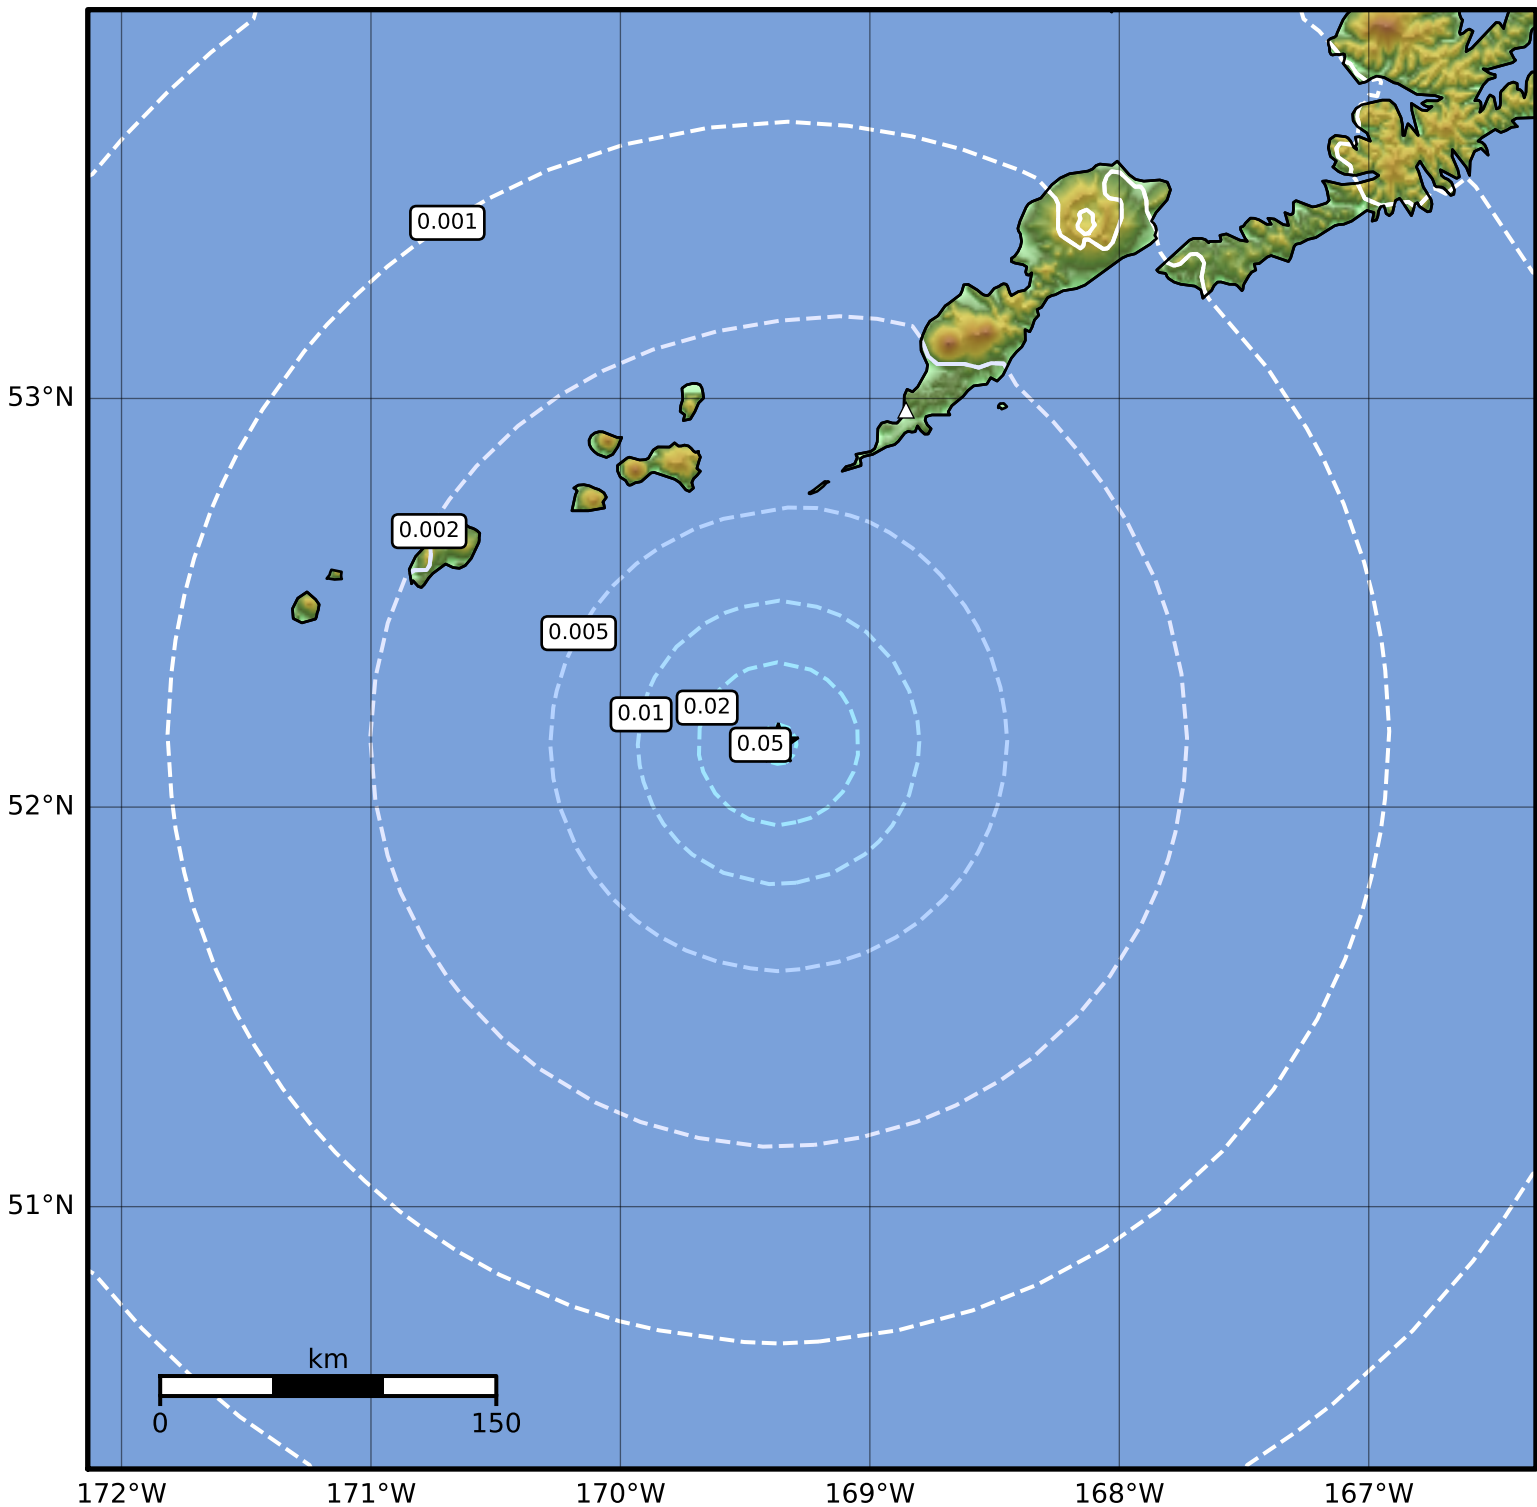

3.0 Second Peak Spectral Acceleration Map Alaska Earthquake Center  
ShakeMap: 93 km (58 miles) SSW of Nikolski  
Aug 16, 2023 09:50:24 UTC M4.2 N52.16 W169.37 Depth: 13.4km ID:ak023ah86t1q

Scale based on Worden et al. (2012)

△ Seismic Instrument ○ Reported Intensity

★ Epicenter

Version 2: Processed 2023-08-16T13:25:38Z